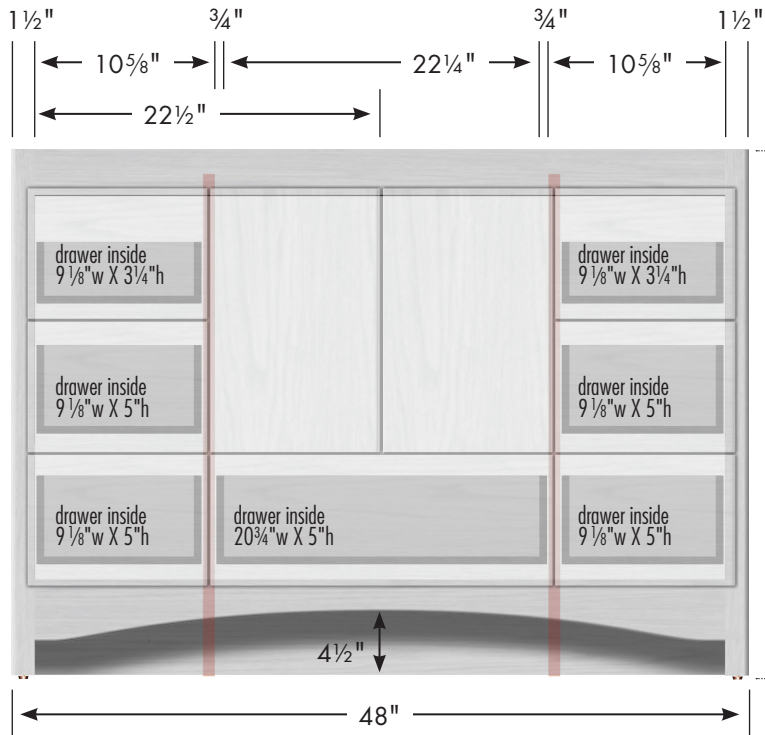

# STRASSER

Specifications:

Ravenna Vanity  
48" w, 34½" h

Adjustable/removable shelf under basin behind doors

internal dividers

Vanity back clear openings for plumbing  
(may need to cut adjustable shelf)

## 48" Ravenna Vanity

48" wide  
34½" tall  
21" or 18" front-to-back