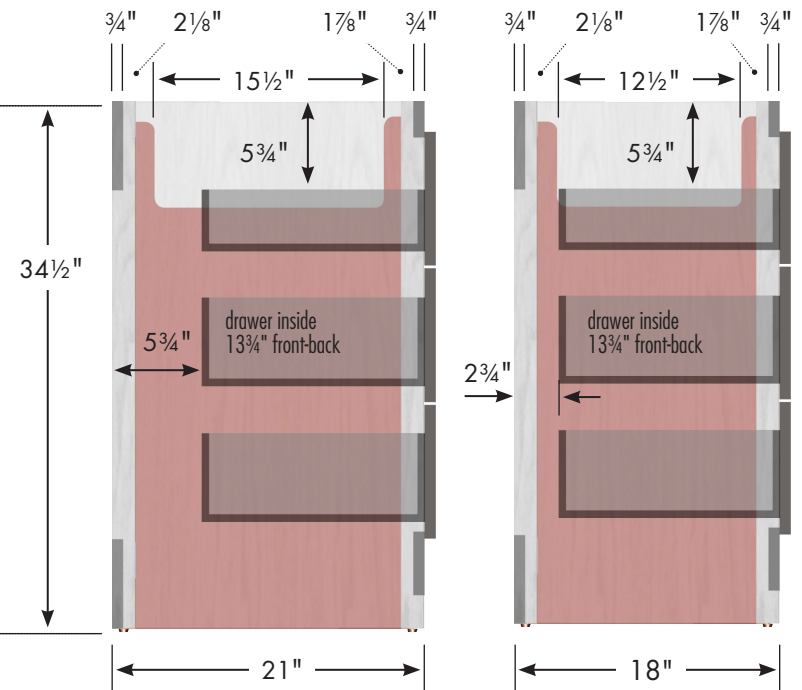

# STRASSER

Specifications:

Ravenna Vanity  
48" w, 34½" h

Adjustable/removable shelf under basin behind doors

internal dividers

Vanity back clear openings for plumbing  
(may need to cut adjustable shelf)

## 48" Ravenna Vanity

48" wide  
34½" tall  
21" or 18" front-to-back