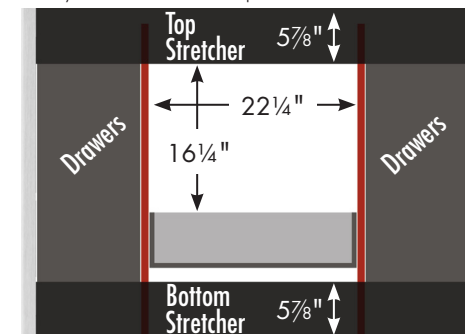

# STRASSER

Specifications:

Ravenna Vanity  
48" w, 34½" h

Adjustable/removable shelf under basin behind doors

internal dividers

Vanity back clear openings for plumbing  
(may need to cut adjustable shelf)

## 48" Ravenna Vanity

48" wide  
34½" tall  
21" or 18" front-to-back