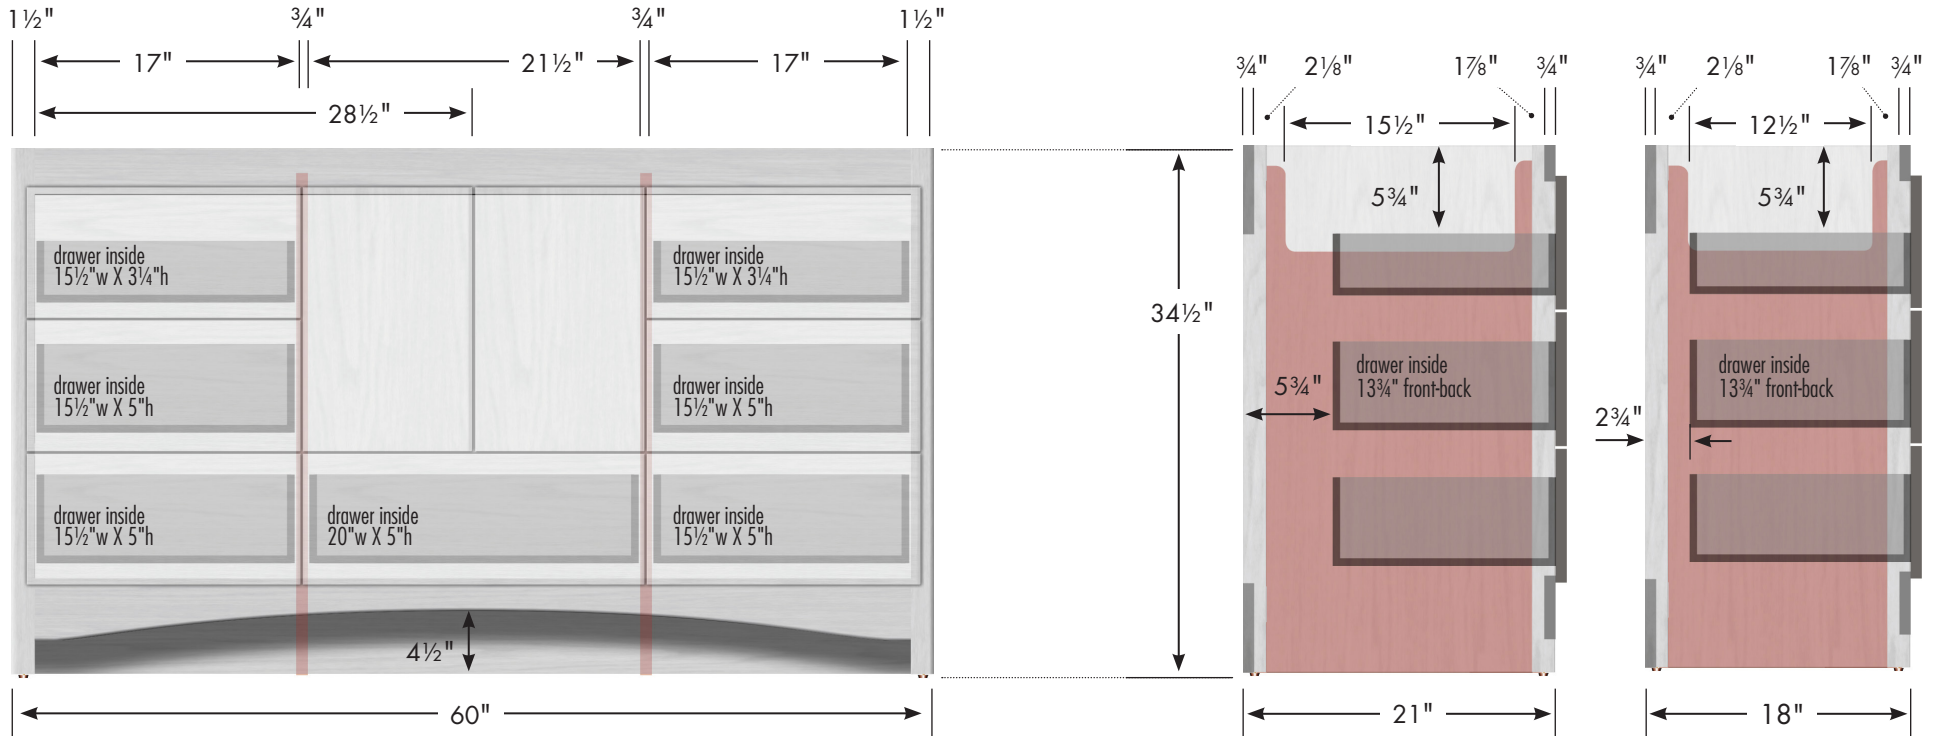

STRASSER

Specifications:

Ravenna Vanity
60"w, 34½"h, center basin

Adjustable/removable shelf under basin behind doors

internal dividers

Vanity back clear openings for plumbing
(may need to cut adjustable shelf)

60" Ravenna Vanity
Center Basin
60" wide
34½" tall
21" or 18" front-to-back