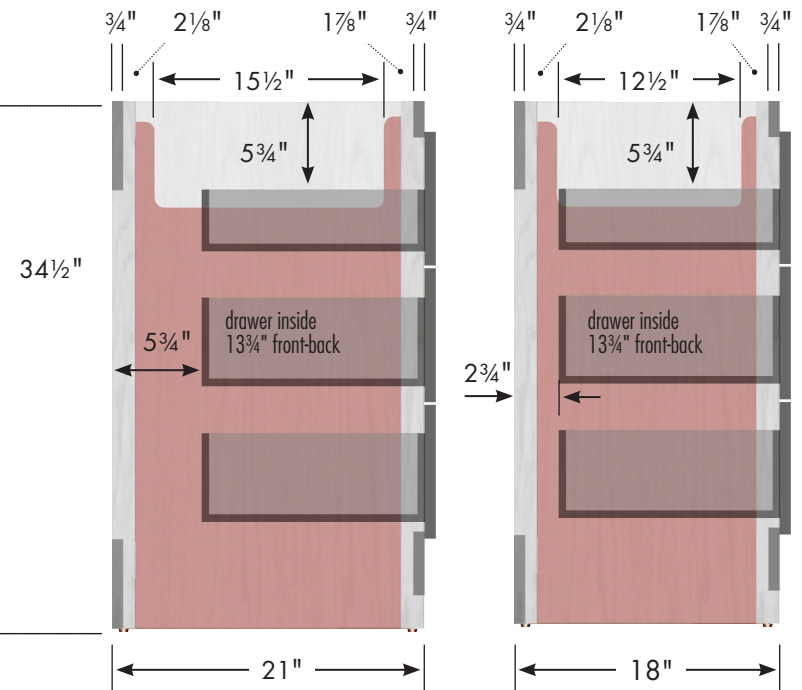

STRASSER

Specifications:

Ravenna Vanity
60"w, 34½"h, double basin

Adjustable/removable shelf under basins behind doors

internal dividers

Vanity back clear openings for plumbing
(may need to cut adjustable shelf)

60" Ravenna Vanity
Double Basin
60" wide
34½" tall
21" or 18" front-to-back