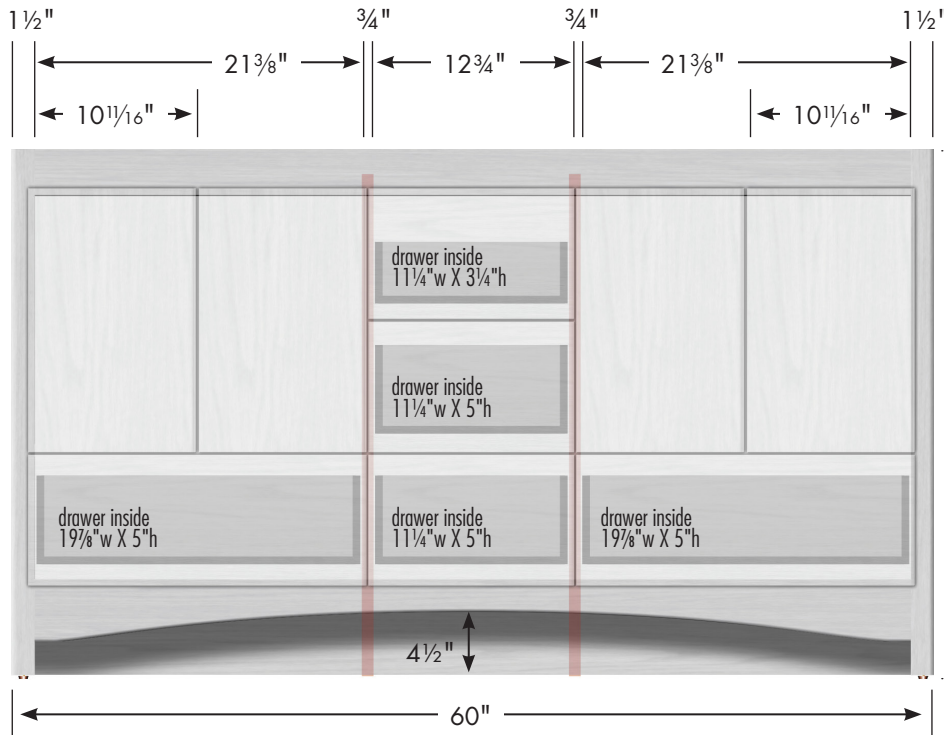

STRASSER

Specifications:

Ravenna Vanity
60"w, 34½"h, double basin

Adjustable/removable shelf under basins behind doors

internal dividers

Vanity back clear openings for plumbing
(may need to cut adjustable shelf)

60" Ravenna Vanity
Double Basin
60" wide
34½" tall
21" or 18" front-to-back