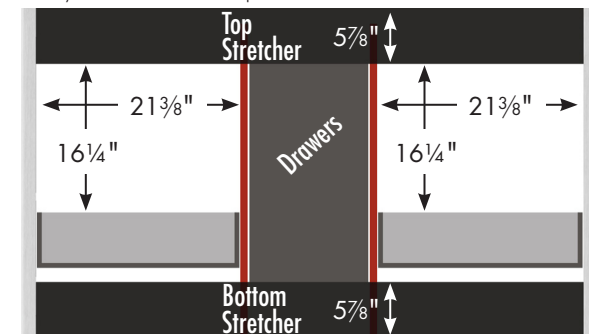

STRASSER

Specifications:

Ravenna Vanity
60"w, 34½"h, double basin

Adjustable/removable shelf under basins behind doors

internal dividers

Vanity back clear openings for plumbing
(may need to cut adjustable shelf)

60" Ravenna Vanity
Double Basin
60" wide
34½" tall
21" or 18" front-to-back