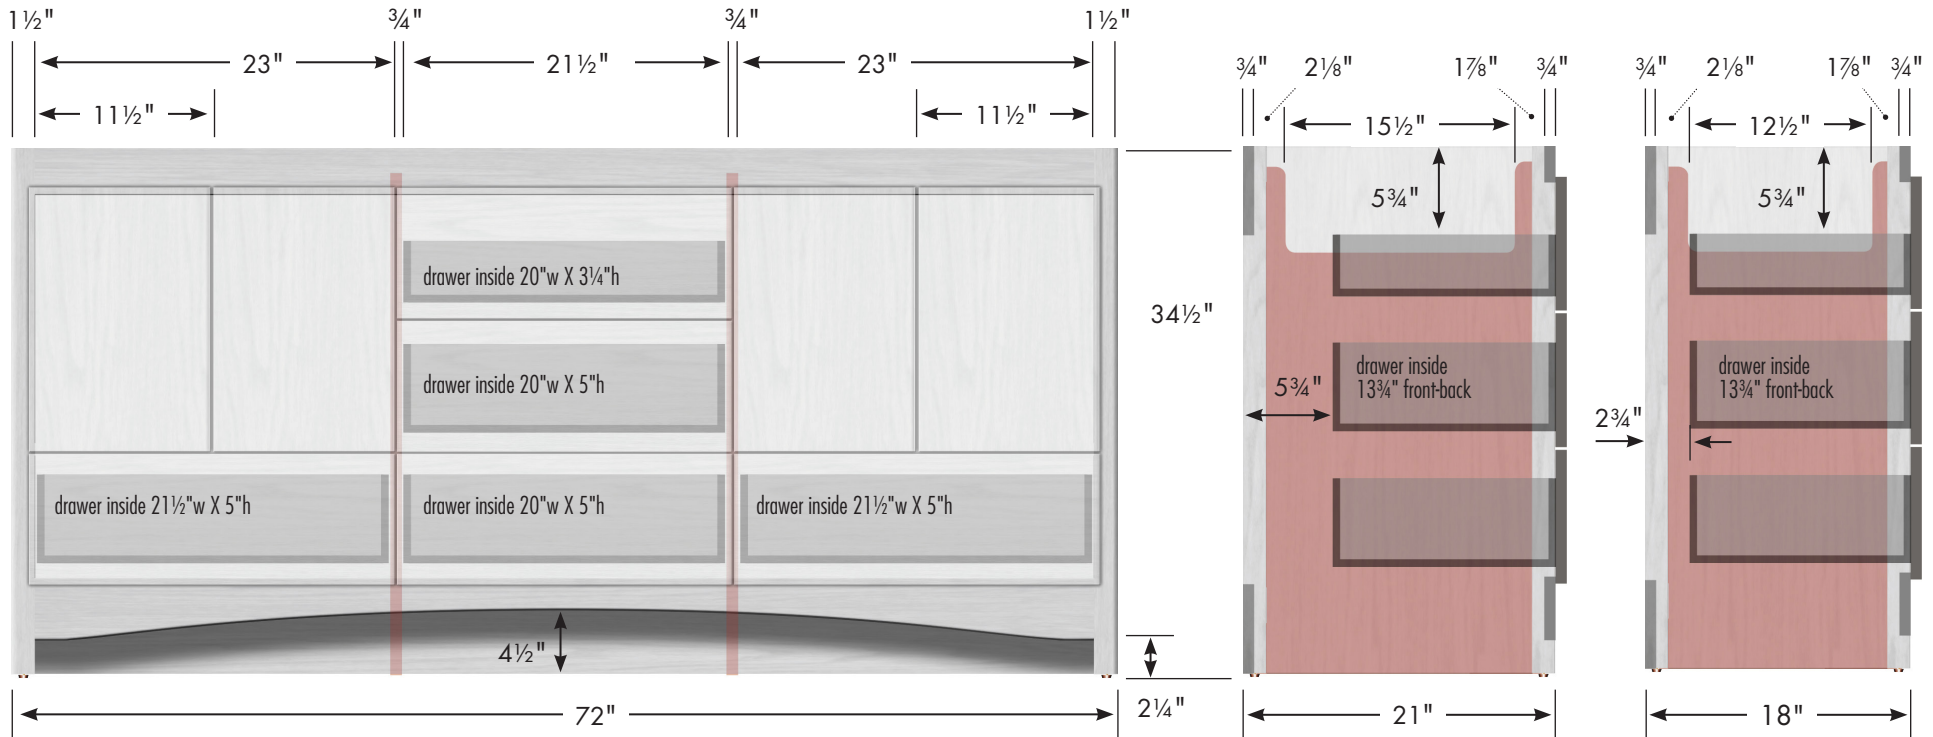

STRASSER

Specifications:

Ravenna Vanity
72"w, 34½"h, double basin

Adjustable/removable shelf under basins behind doors

internal dividers

Vanity back clear openings for plumbing
(may need to cut adjustable shelf)

72" Ravenna Vanity

72" wide
34½" tall
21" or 18" front-to-back

2