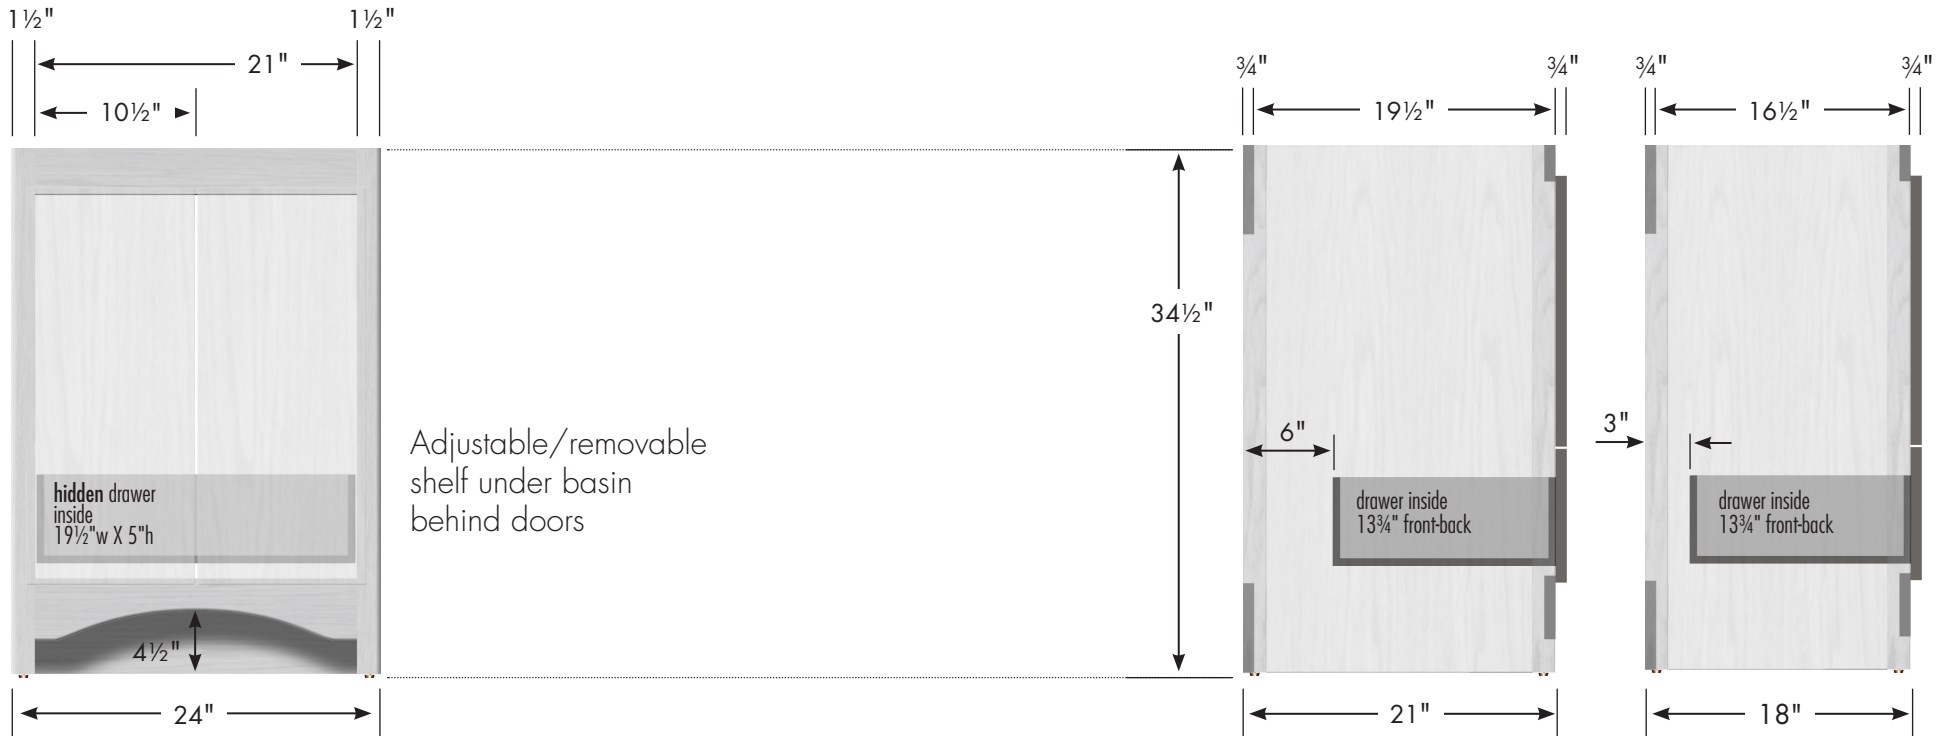

# STRASSER

Specifications:

Ravenna View Vanity  
24" w, 34½" h

24" wide, 34½" tall  
21" or 18" front-to-back

Vanity back clear openings for plumbing  
(may need to cut adjustable shelf)