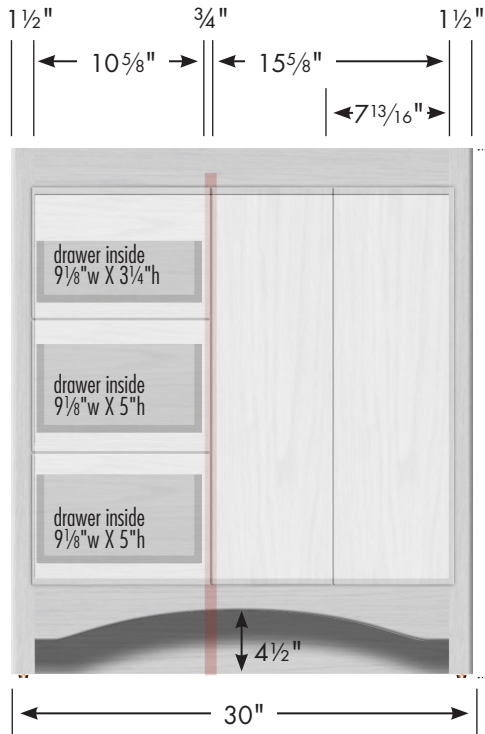

# STRASSER

Specifications:

Ravenna View Vanity  
30" w, 34½" h, drawers left

Adjustable/removable shelf under basin behind doors

34½"

internal dividers

30" wide, 34½" tall  
21" or 18" front-to-back

Vanity back clear openings for plumbing  
(may need to cut adjustable shelf)