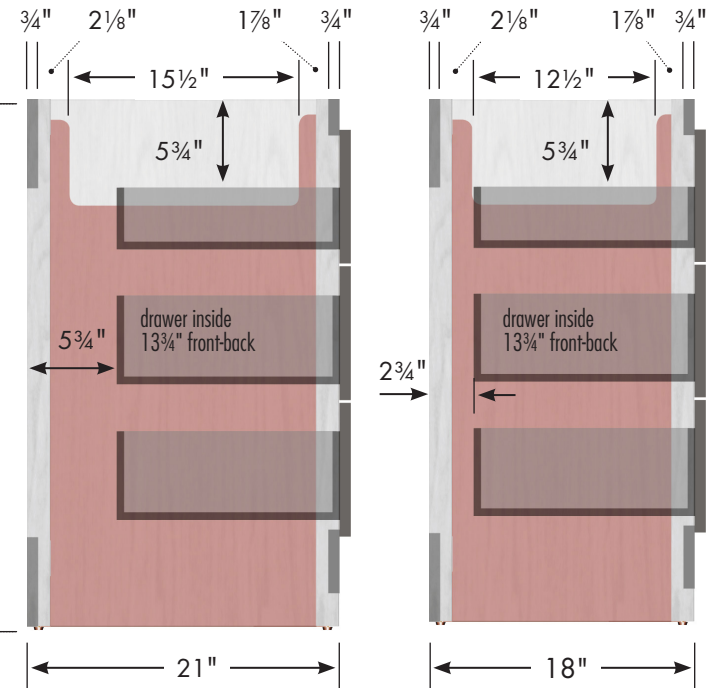

# STRASSER

Specifications:

Ravenna View Vanity  
30" w, 34½" h, drawers left

Adjustable/removable shelf under basin behind doors

34½"

internal dividers

30" wide, 34½" tall  
21" or 18" front-to-back

Vanity back clear openings for plumbing  
(may need to cut adjustable shelf)