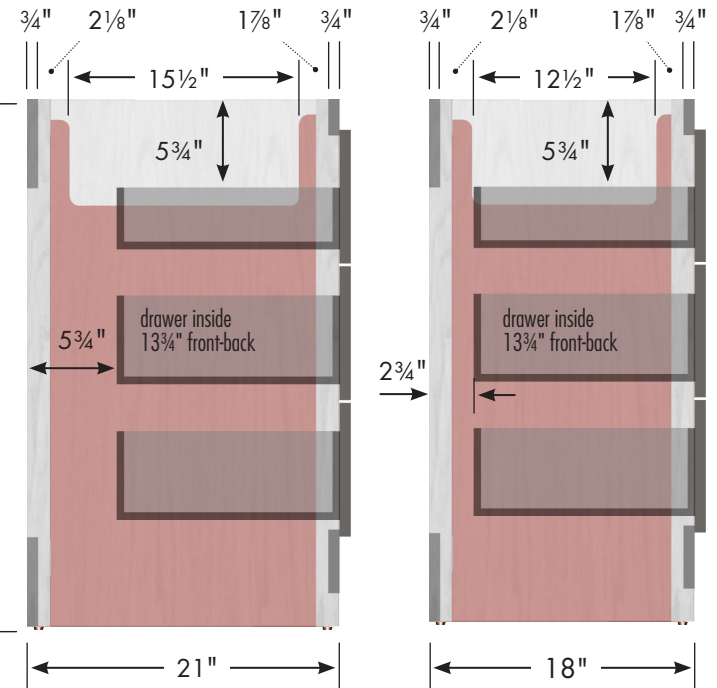

STRASSER

Specifications:

Ravenna View Vanity
30" w, 34½" h, drawers right

Adjustable/removable shelf under basin behind doors

34½"

internal dividers

30" wide, 34½" tall
21" or 18" front-to-back

Vanity back clear openings for plumbing
(may need to cut adjustable shelf)