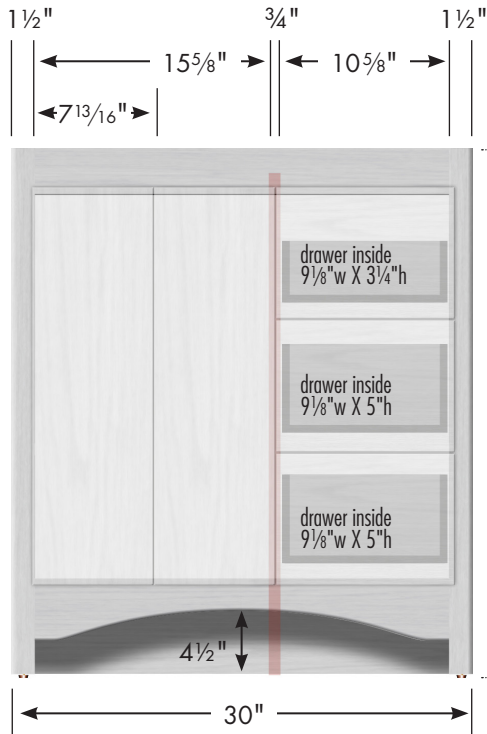

STRASSER

Specifications:

Ravenna View Vanity
30" w, 34½" h, drawers right

Adjustable/removable shelf under basin behind doors

34½"

internal dividers

30" wide, 34½" tall
21" or 18" front-to-back

Vanity back clear openings for plumbing
(may need to cut adjustable shelf)