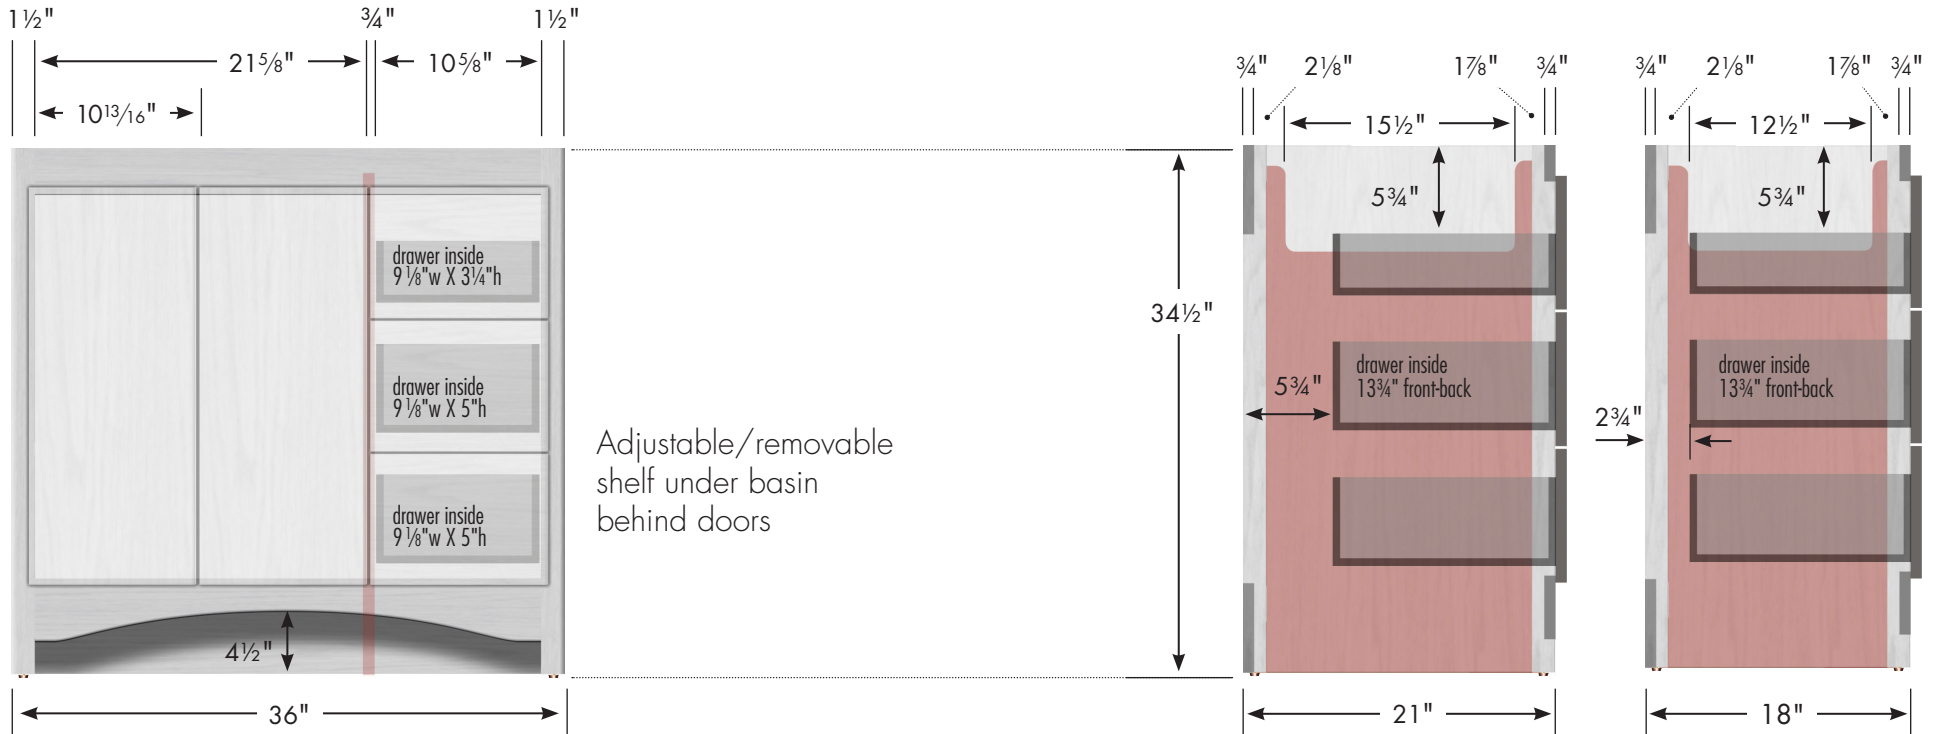

STRASSER

Ravenna View Vanity
36" w, 34½" h, drawers right

internal dividers

Vanity back clear openings for plumbing
(may need to cut adjustable shelf)

36" wide, 34½" tall
21" or 18" front-to-back