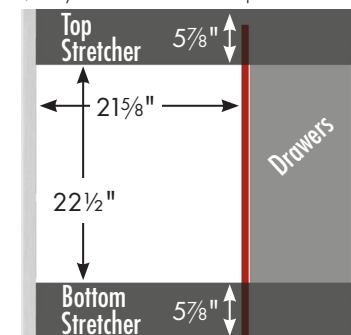

STRASSER

Ravenna View Vanity
36" w, 34½" h, drawers right

internal dividers

Vanity back clear openings for plumbing
(may need to cut adjustable shelf)

36" wide, 34½" tall
21" or 18" front-to-back