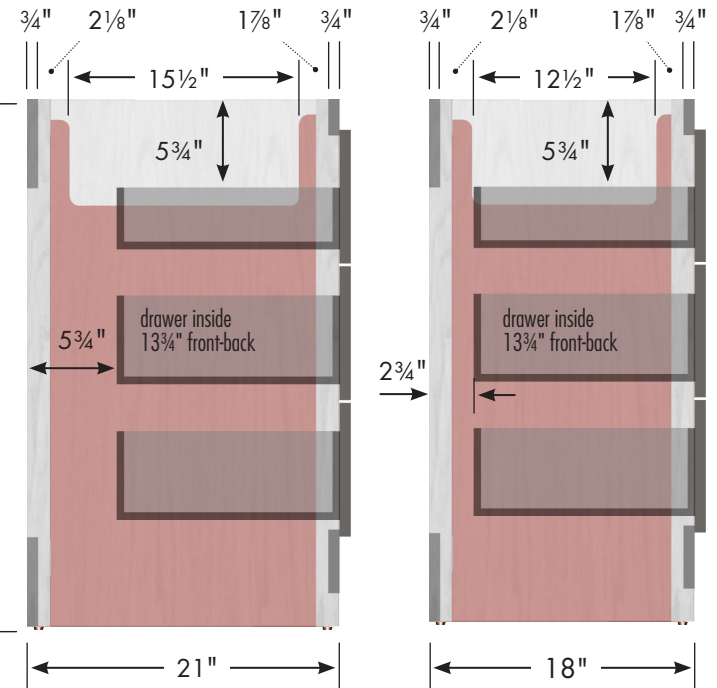

# STRASSER

Specifications:

Ravenna View Vanity  
42" w, 34½" h

Adjustable/removable shelf under basin behind doors

34½"

internal dividers

42" wide, 34½" tall  
21" or 18" front-to-back

Vanity back clear openings for plumbing  
(may need to cut adjustable shelf)