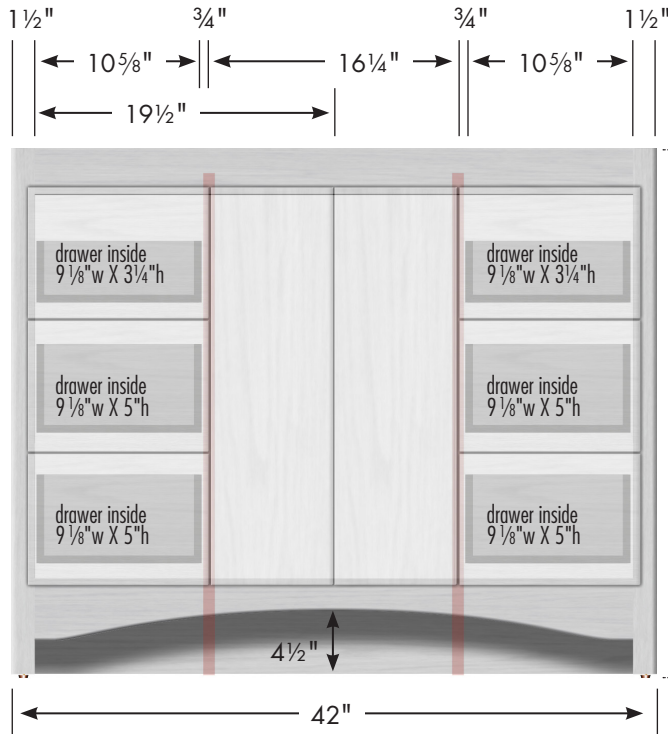

# STRASSER

Specifications:

Ravenna View Vanity  
42" w, 34½" h

Adjustable/removable shelf under basin behind doors

34½"

internal dividers

42" wide, 34½" tall  
21" or 18" front-to-back

Vanity back clear openings for plumbing  
(may need to cut adjustable shelf)