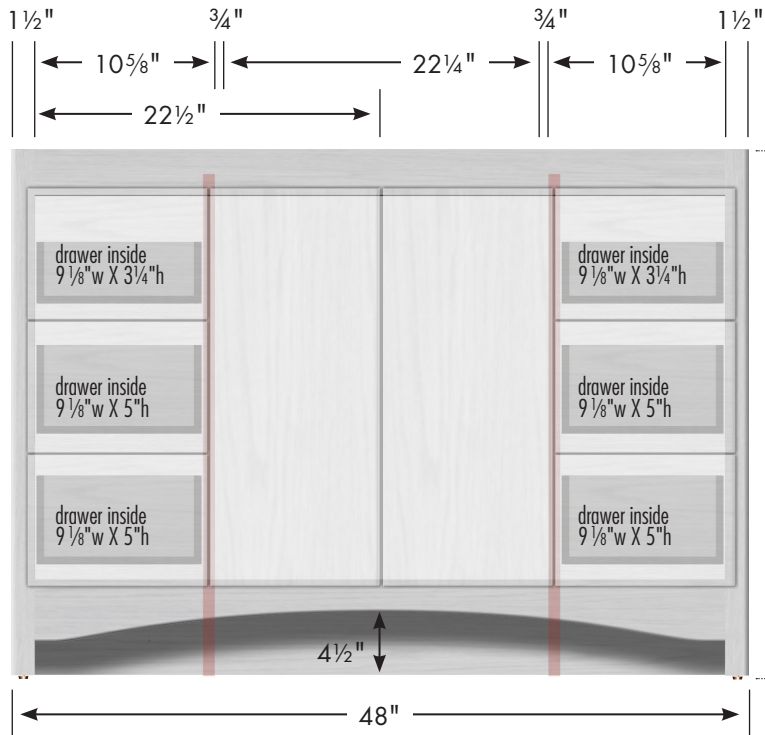

# STRASSER

Specifications:

Ravenna View Vanity  
48" w, 34½" h

Adjustable/removable shelf under basin behind doors

internal dividers

48" wide, 34½" tall  
21" or 18" front-to-back

Vanity back clear openings for plumbing  
(may need to cut adjustable shelf)