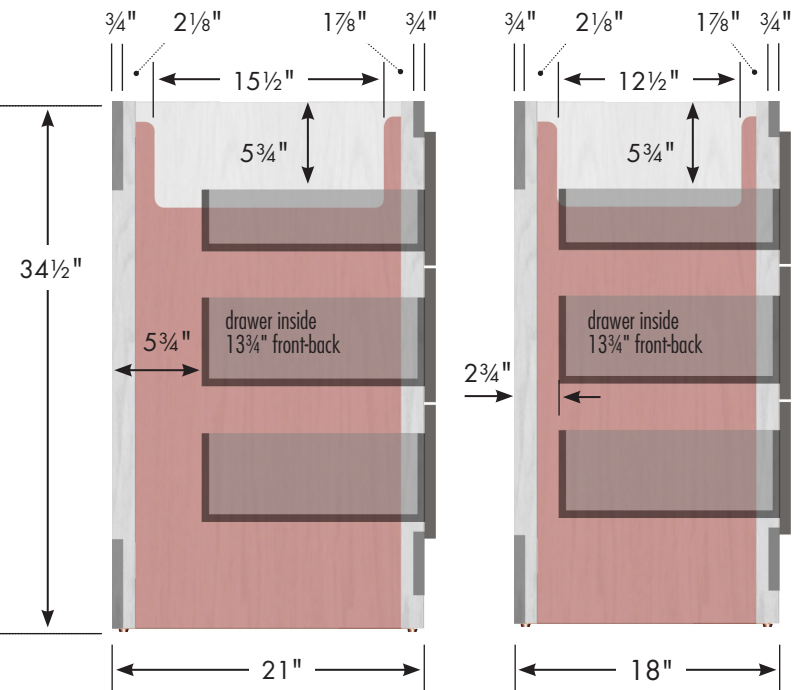

# STRASSER

Specifications:

Ravenna View Vanity  
48" w, 34½" h

Adjustable/removable shelf under basin behind doors

internal dividers

48" wide, 34½" tall  
21" or 18" front-to-back

Vanity back clear openings for plumbing  
(may need to cut adjustable shelf)