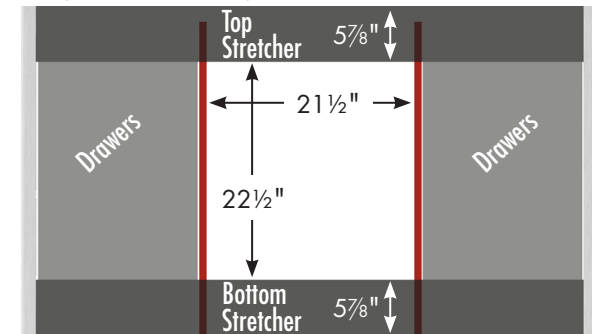

STRASSER

Specifications:

Ravenna View Vanity
60"w, 34½"h, center basin

Adjustable/removable shelf under basin behind doors

internal dividers

Vanity back clear openings for plumbing
(may need to cut adjustable shelf)

60" wide, 34½" tall
21" or 18" front-to-back

4