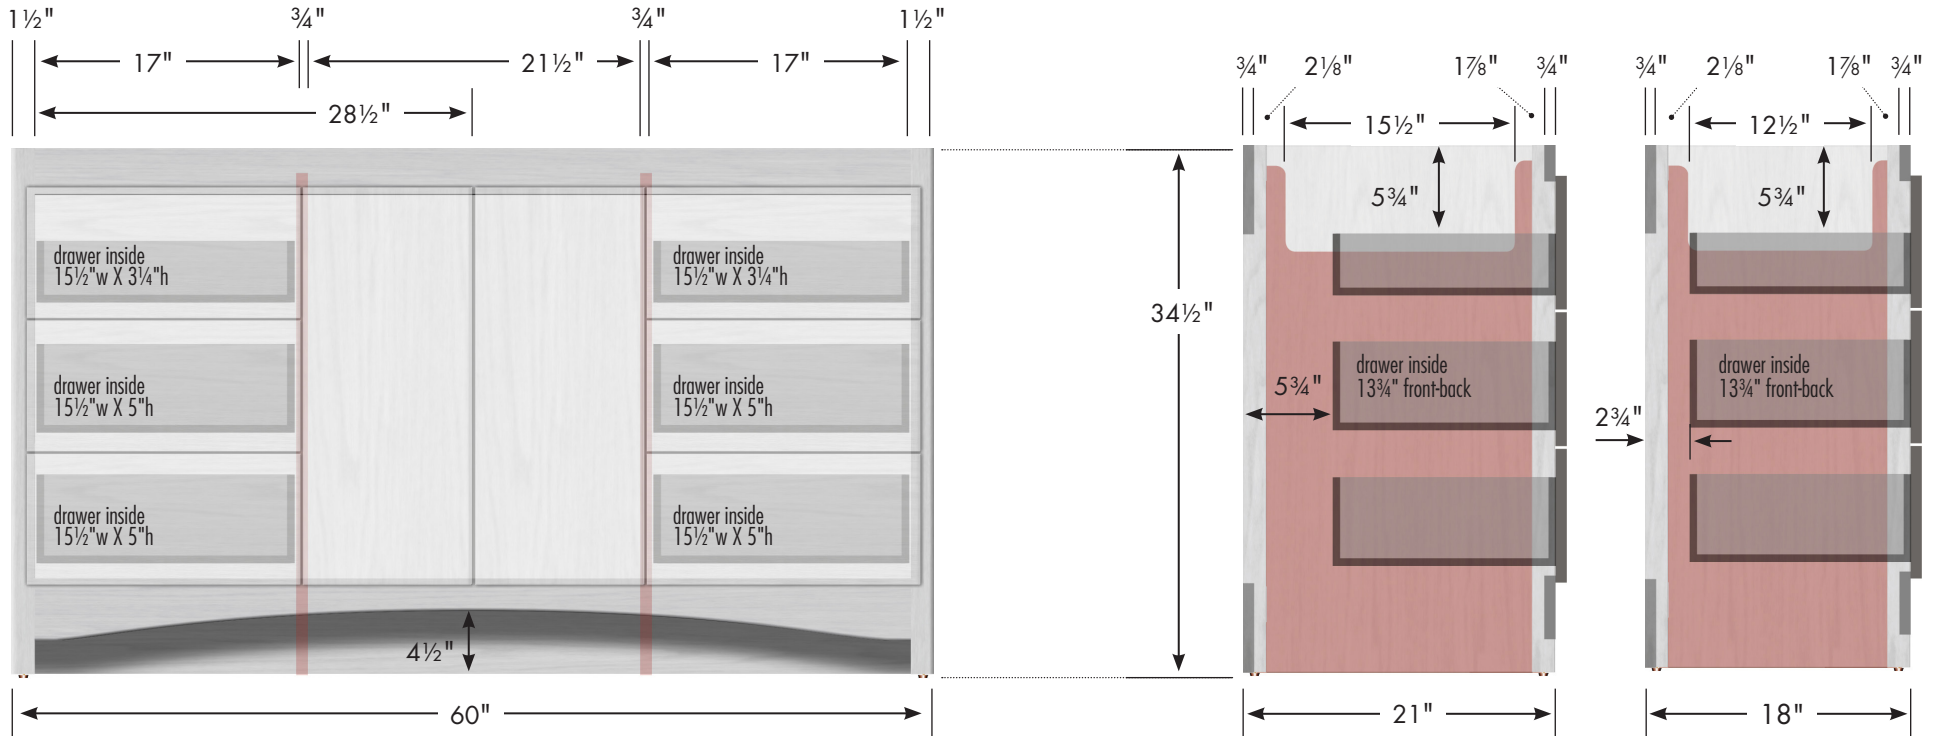

STRASSER

Specifications:

Ravenna View Vanity
60"w, 34½"h, center basin

Adjustable/removable shelf under basin behind doors

internal dividers

Vanity back clear openings for plumbing
(may need to cut adjustable shelf)

60" wide, 34½" tall
21" or 18" front-to-back

4