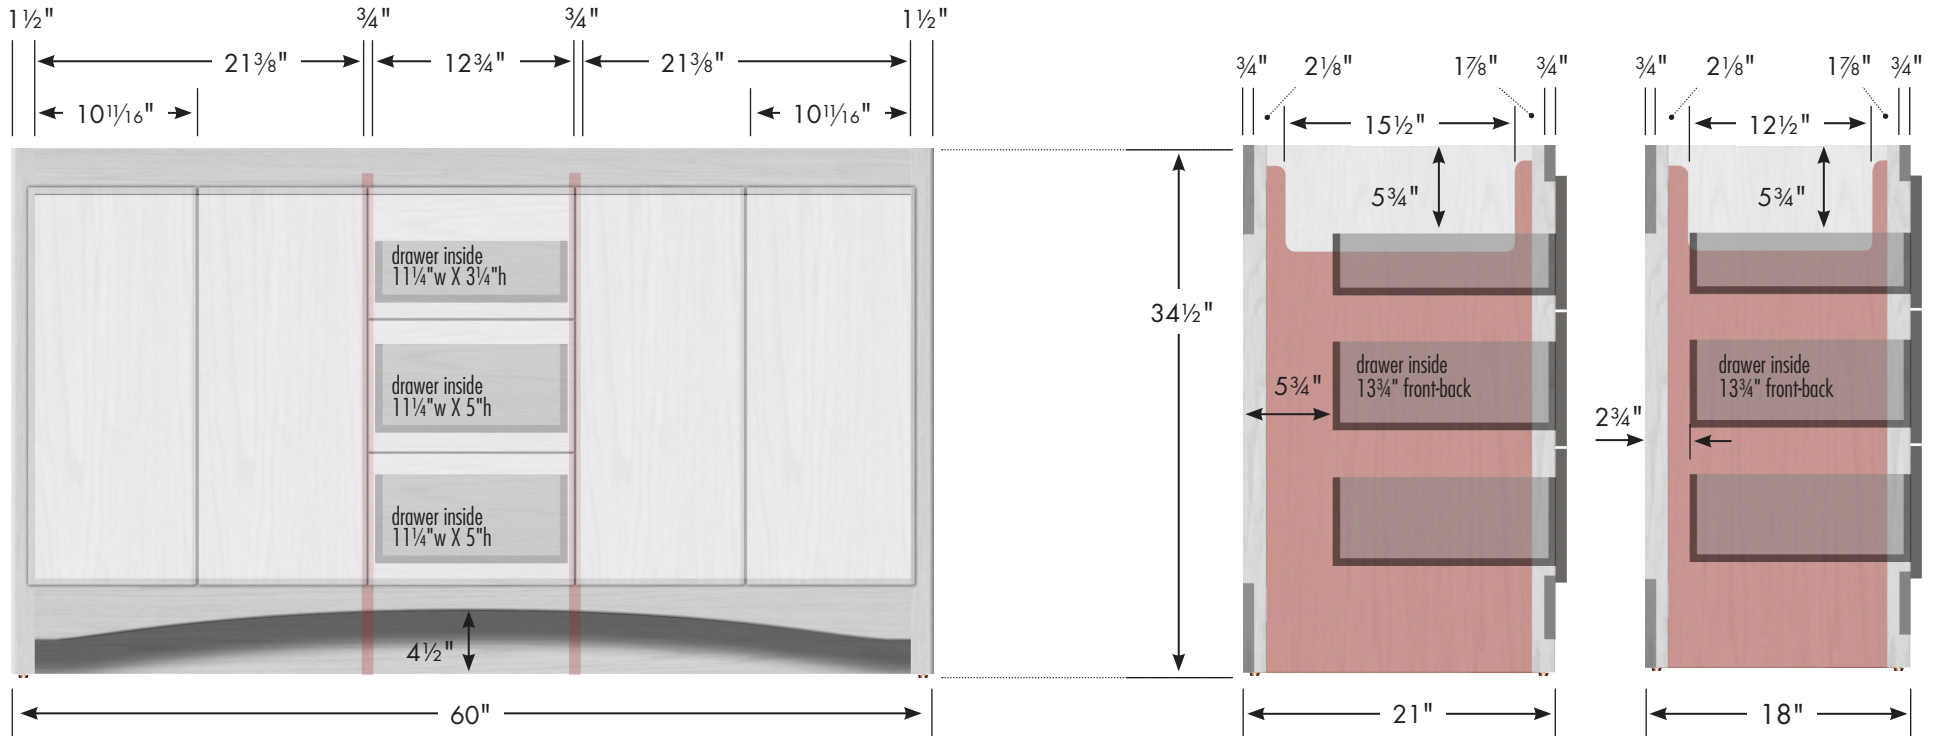

# STRASSER

Specifications:

Ravenna View Vanity  
60"w, 34½"h, double basin

Adjustable/removable shelf under basins behind doors

internal dividers

Vanity back clear openings for plumbing  
(may need to cut adjustable shelf)

60" wide, 34½" tall  
21" or 18" front-to-back

3