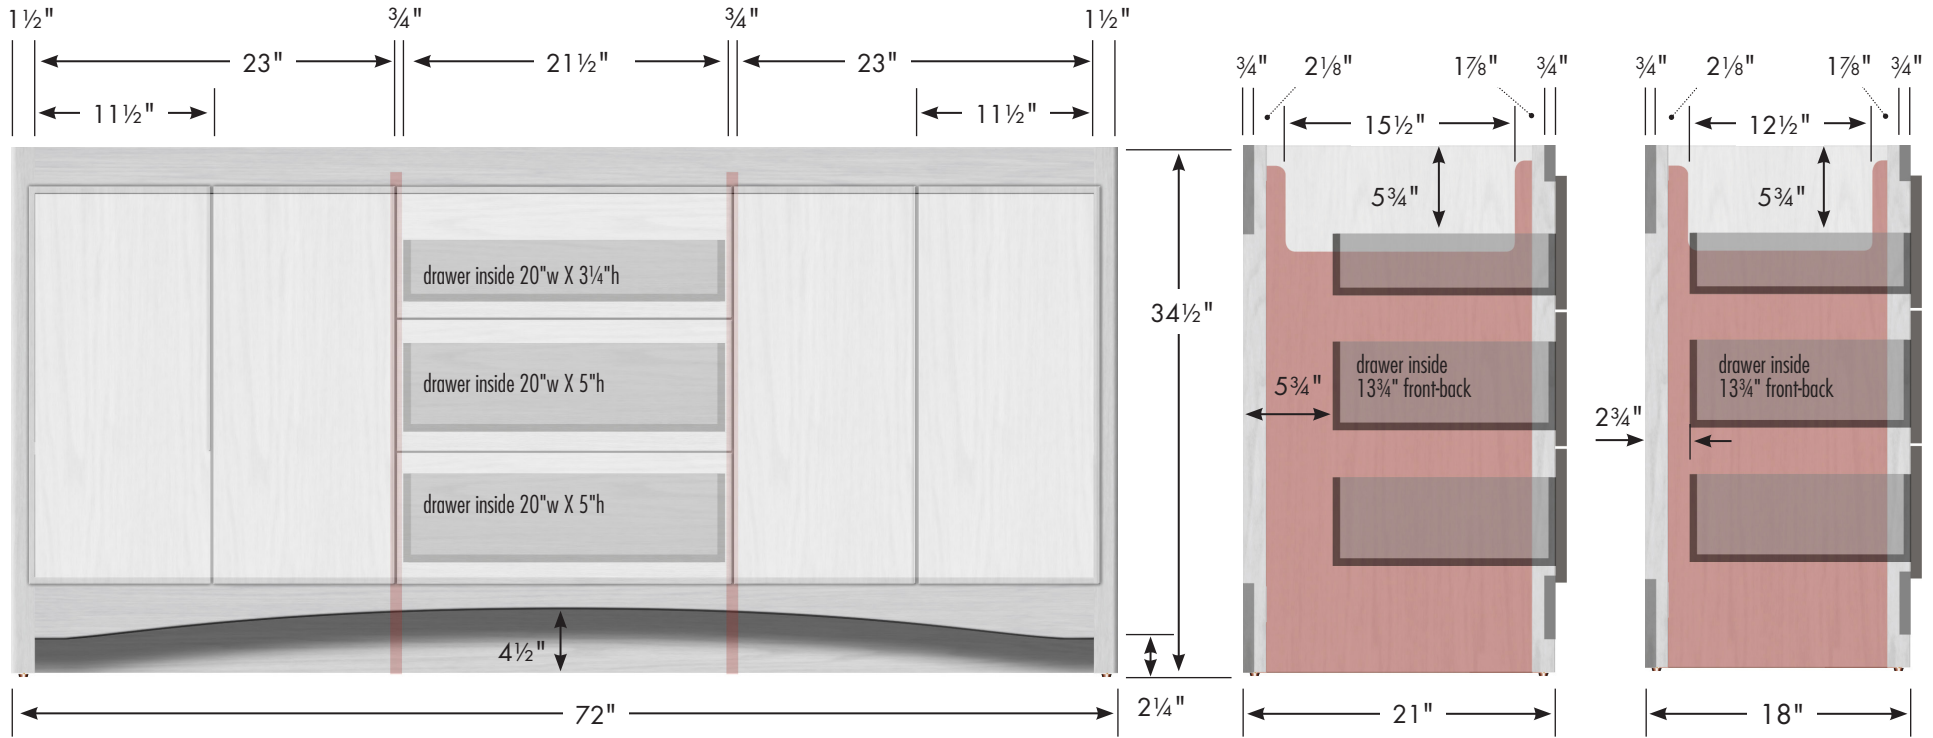

STRASSER

Specifications:

Ravenna View Vanity
72"w, 34½"h, double basin

Adjustable/removable shelf under basins behind doors

internal dividers

Vanity back clear openings for plumbing
(may need to cut adjustable shelf)

72" wide, 34½" tall
21" or 18" front-to-back

2