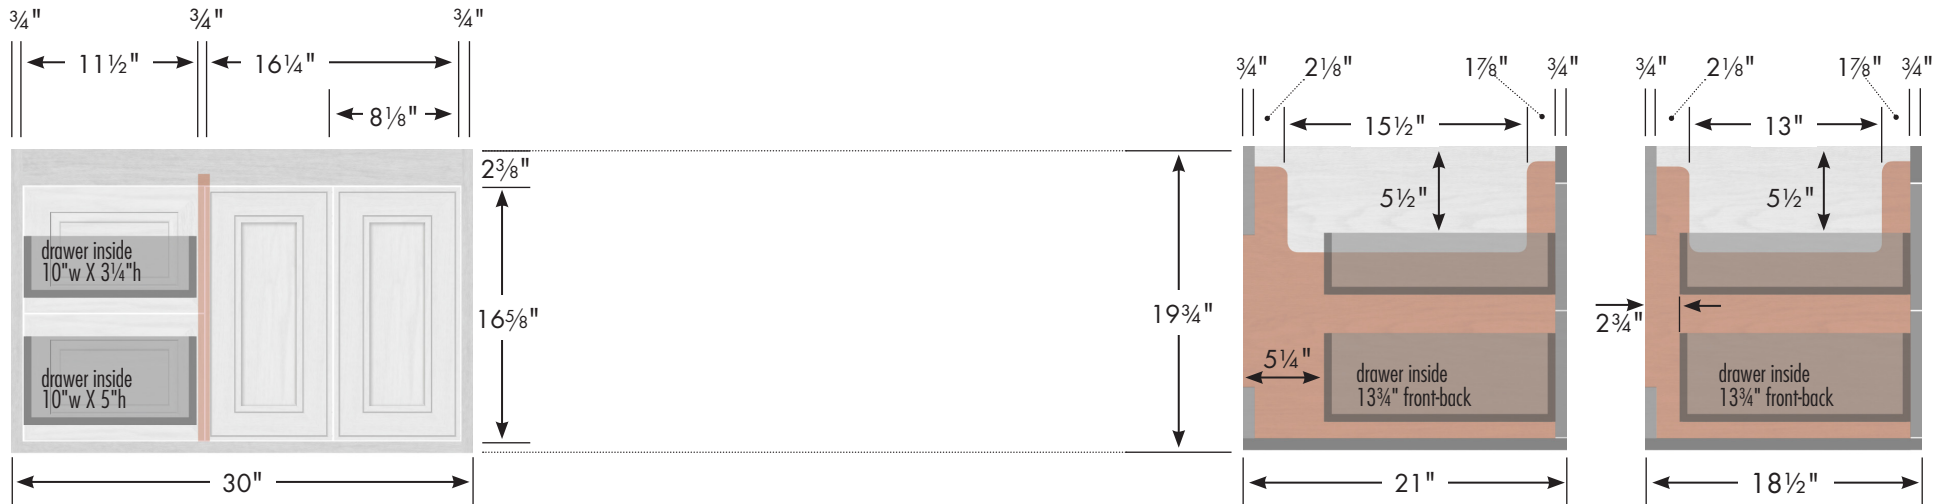

# STRASSER

Specifications:

**SoDo Vanity**  
**30" w, 19<sup>3</sup>/<sub>4</sub>" h , drawers left**

internal dividers

Vanity back clear openings for plumbing

## 30" SoDo Vanity Drawers Left

30" wide  
 19<sup>3</sup>/<sub>4</sub>" tall  
 21" or 18<sup>1</sup>/<sub>2</sub>" front-to-back