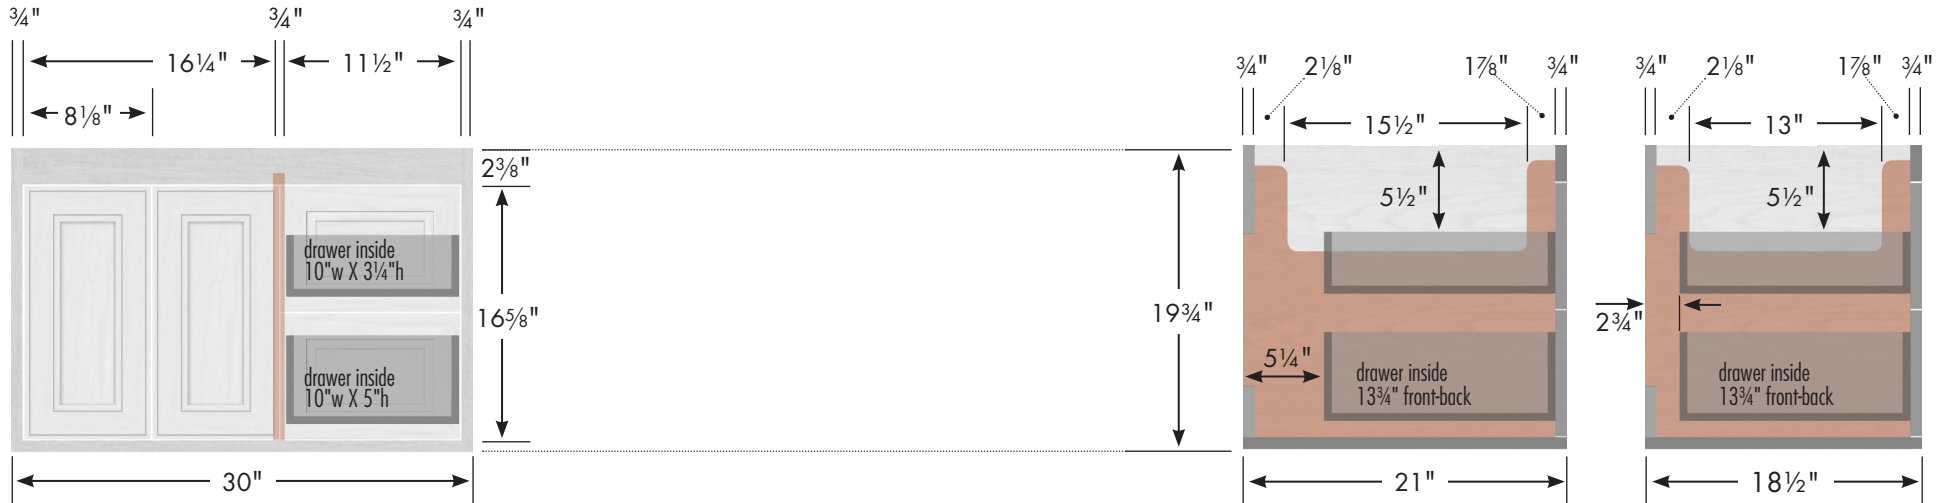

STRASSER

Specifications:

SoDo Vanity
30" w, 19³/₄" h , drawers right

internal dividers

Vanity back clear openings for plumbing

30" SoDo Vanity Drawers Right

30" wide
 19³/₄" tall
 21" or 18¹/₂" front-to-back