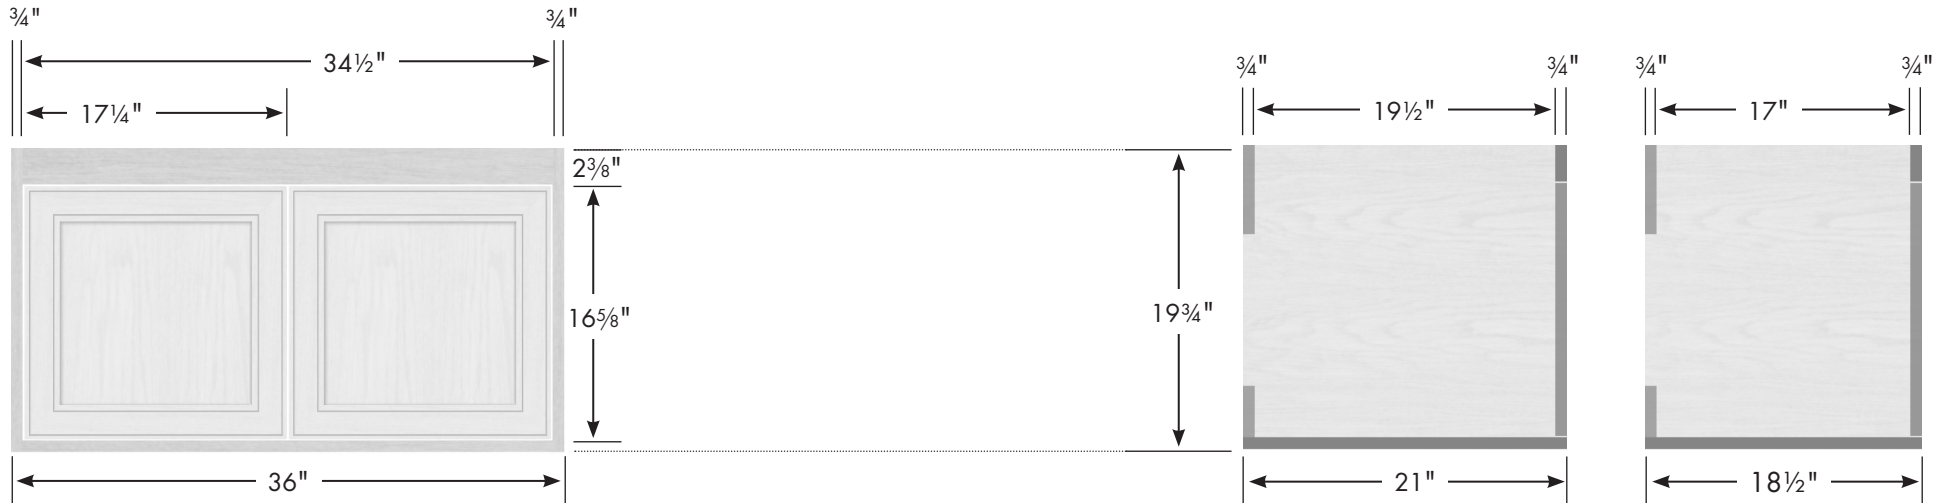

# STRASSER

Specifications:

**SoDo Vanity**  
**36" w, 19<sup>3</sup>/<sub>4</sub>" h , no side drawers**

**36" SoDo Vanity**  
**No Side Drawers**  
 36" wide  
 19<sup>3</sup>/<sub>4</sub>" tall  
 21" or 18<sup>1</sup>/<sub>2</sub>" front-to-back

Vanity back clear openings for plumbing