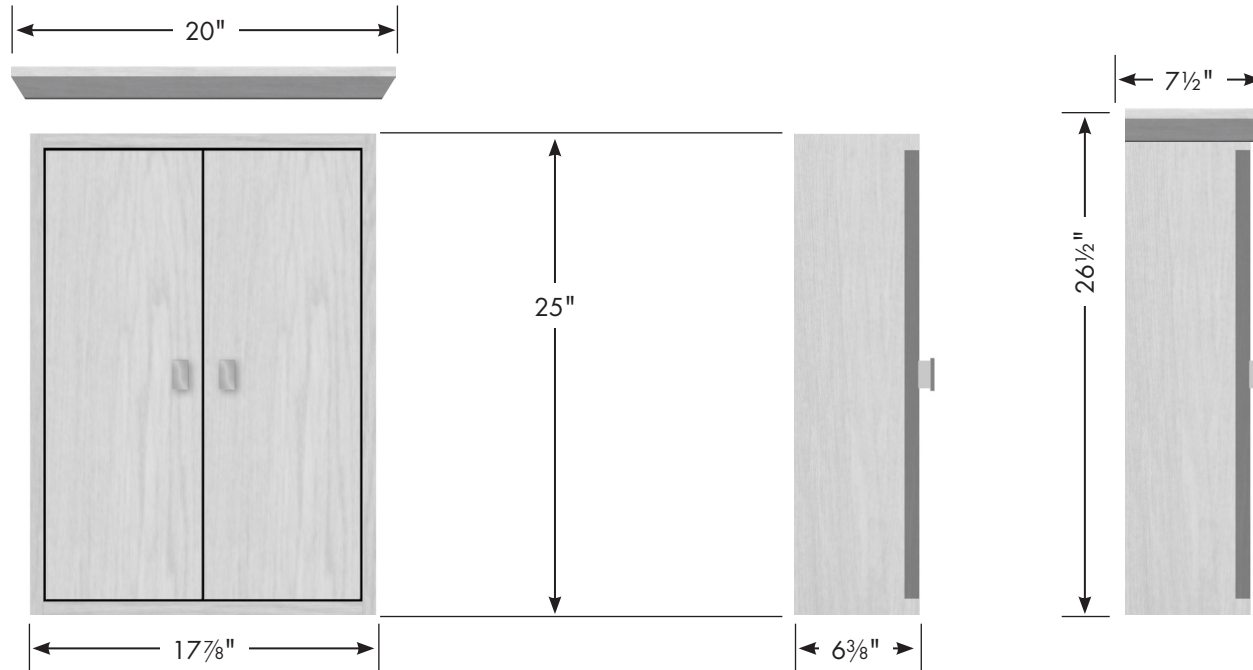

STRASSER

Specifications:

18" Contemporary
Cubby

2 adjustable position shelves; 3/8" thick frosted acrylic, radiused front edge.

18" Contemporary Cubby

17 7/8" wide

25" tall

6 3/8" front-to-back

with optional crown:

20" wide, 26 1/2" tall, 7 1/2" front-to-back

⇐ *with optional crown*

5