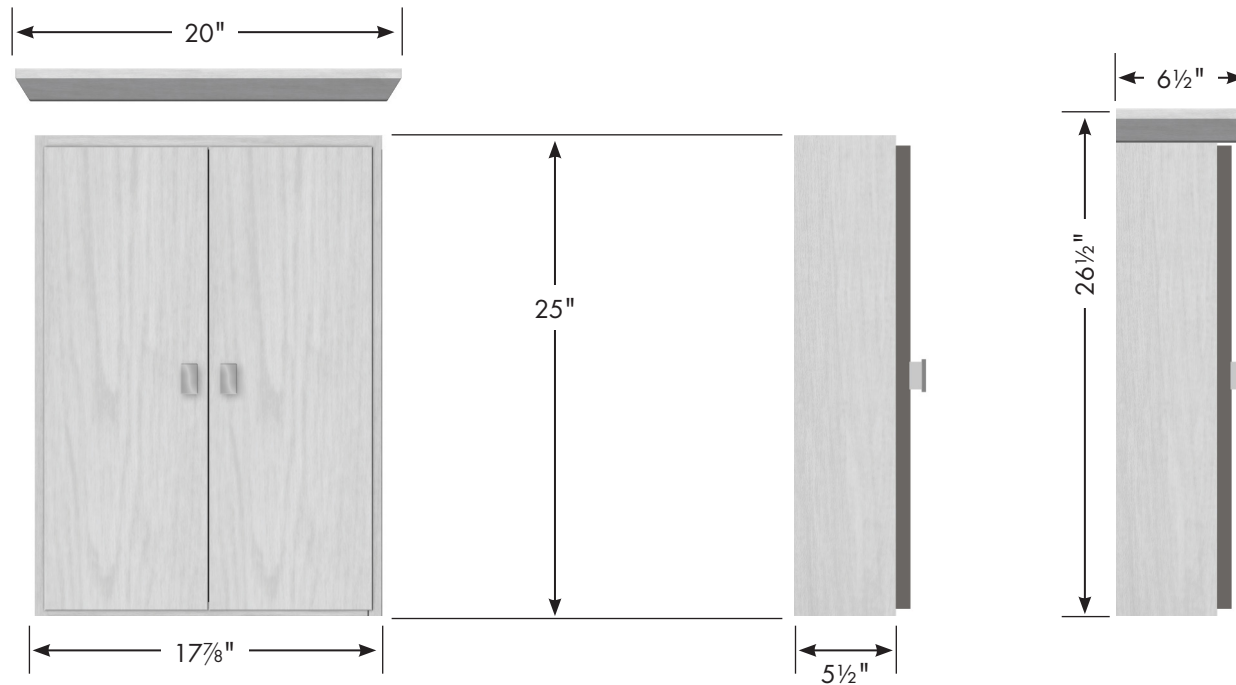

# STRASSER

Specifications:  
18" Traditional  
Cubby

2 adjustable position shelves; 3/8" thick frosted acrylic, radiused front edge.

## 18" Traditional Cubby

17 7/8" wide

25" tall

5 1/2" front-to-back

*with optional crown:*

26" wide, 26 1/2" tall, 6 1/2" front-to-back

⇐ *with optional crown*

5