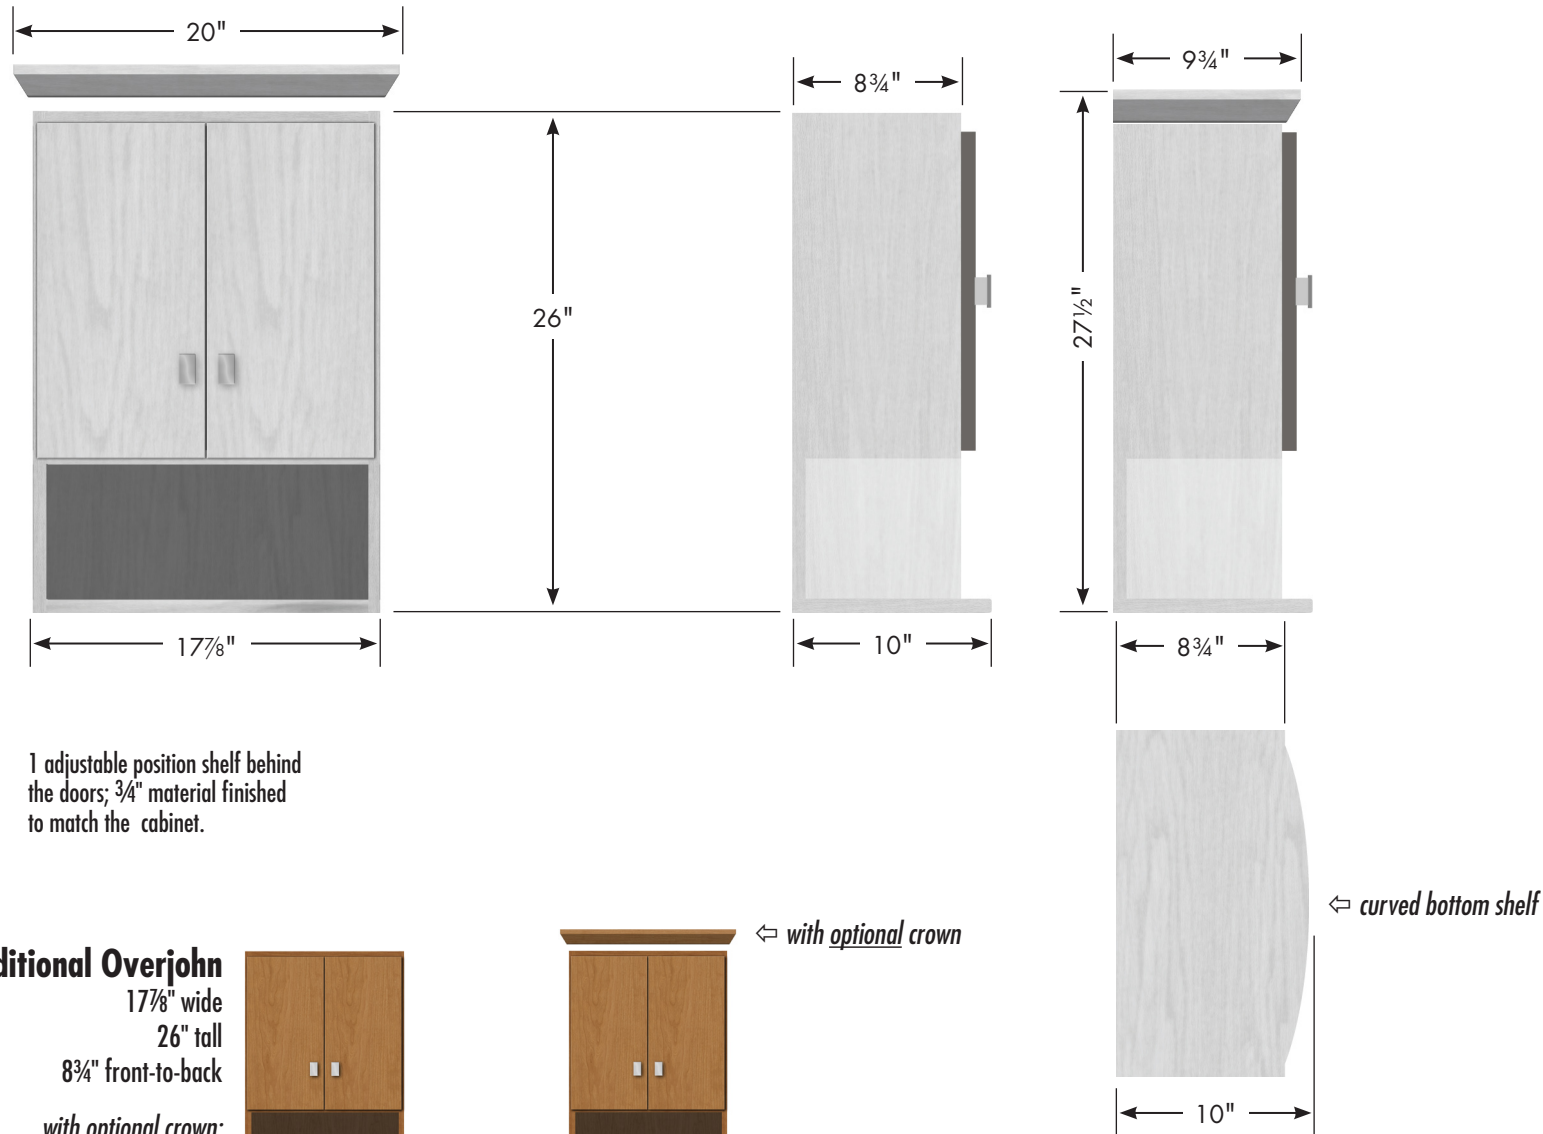

STRASSER

Specifications:
18" Traditional Overjohn

18" Traditional Overjohn

17 7/8" wide

26" tall

8 3/4" front-to-back

with optional crown:

20" wide, 27 1/2" tall, 9 3/4" front-to-back

with optional crown

3