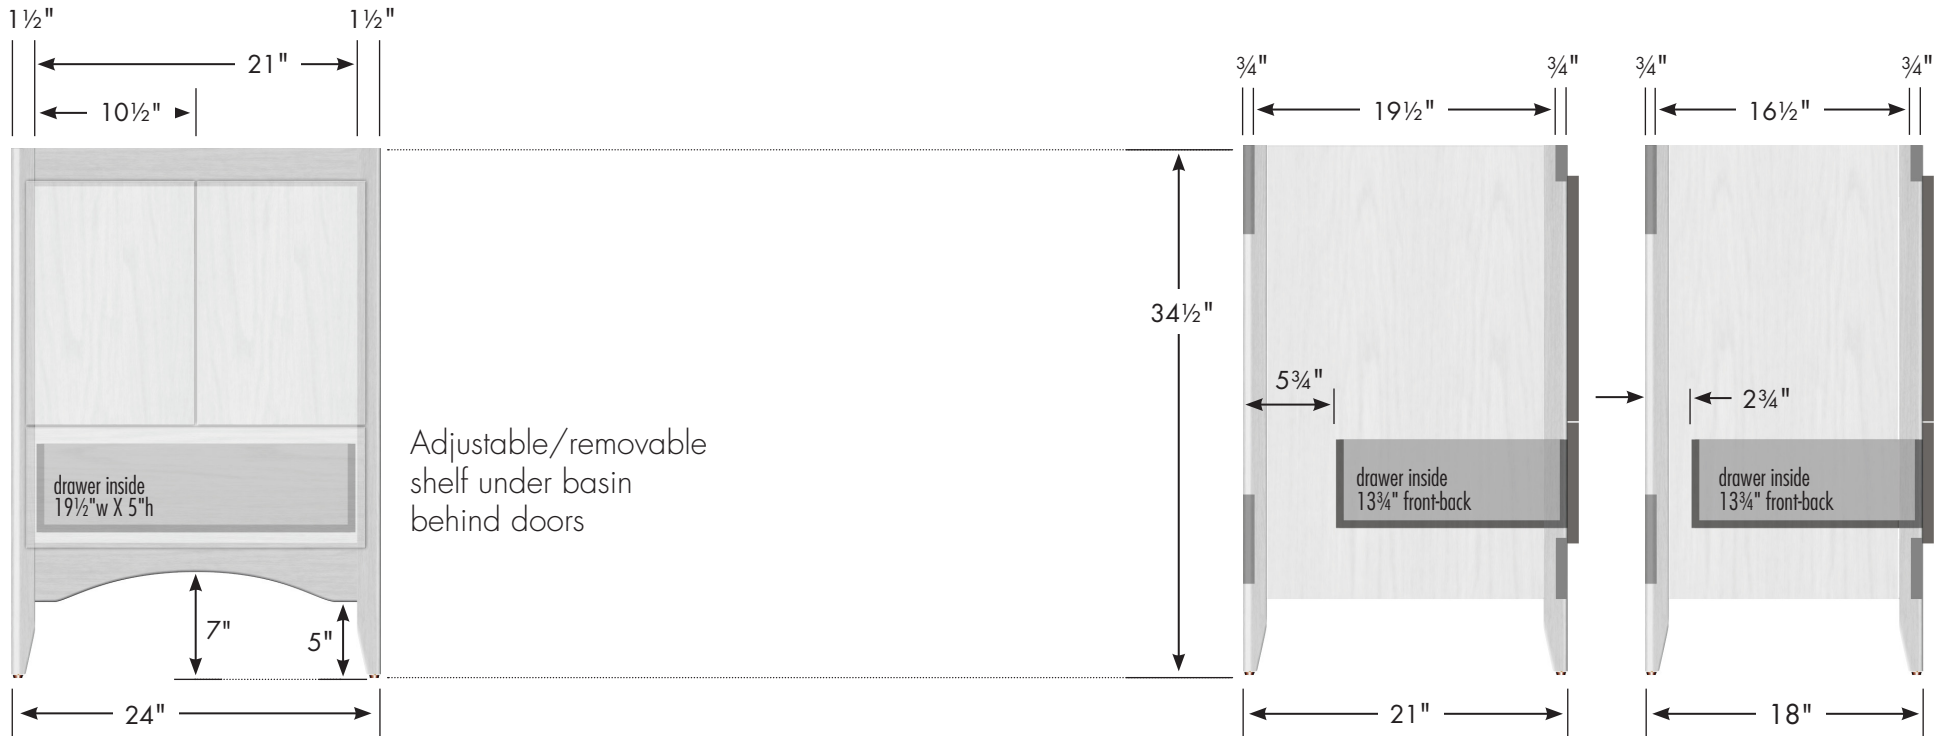

# STRASSER

Specifications:

**Wallingford Vanity**  
24"w, 34½"h

## 24" Wallingford Vanity

24" wide  
34½" tall  
21" or 18" front-to-back

Vanity back clear openings for plumbing  
(may need to cut adjustable shelf)