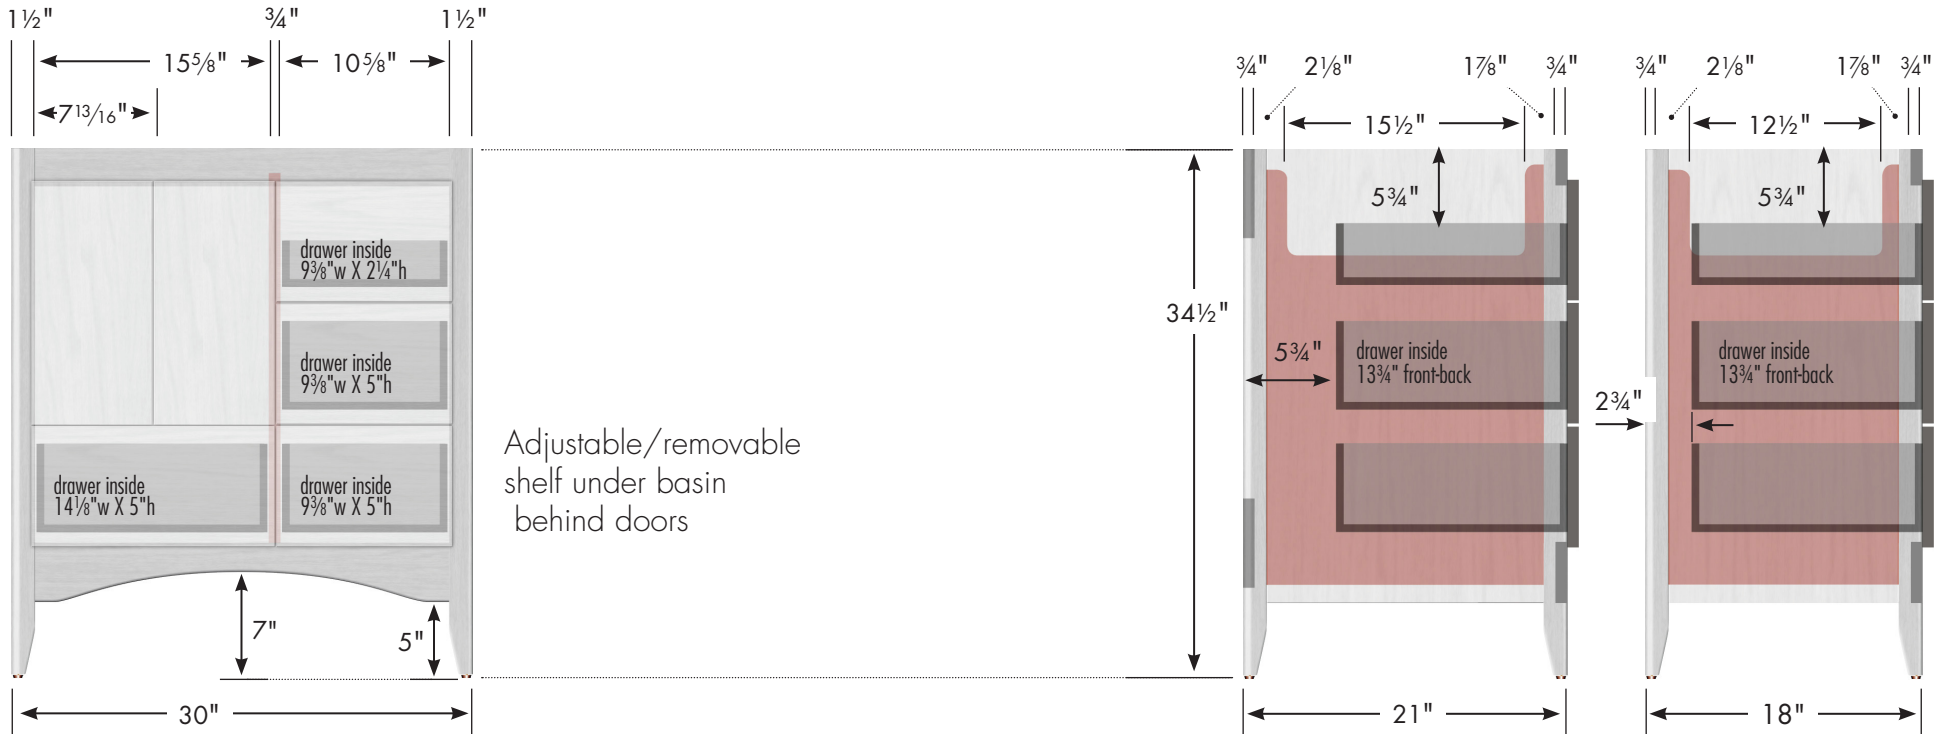

STRASSER

Specifications:

Wallingford Vanity
30" w, 34½" h, drawers right

internal dividers

Vanity back clear openings for plumbing
 (may need to cut adjustable shelf)

30" Wallingford Vanity
Drawers Right
 30" wide
 34½" tall
 21" or 18" front-to-back