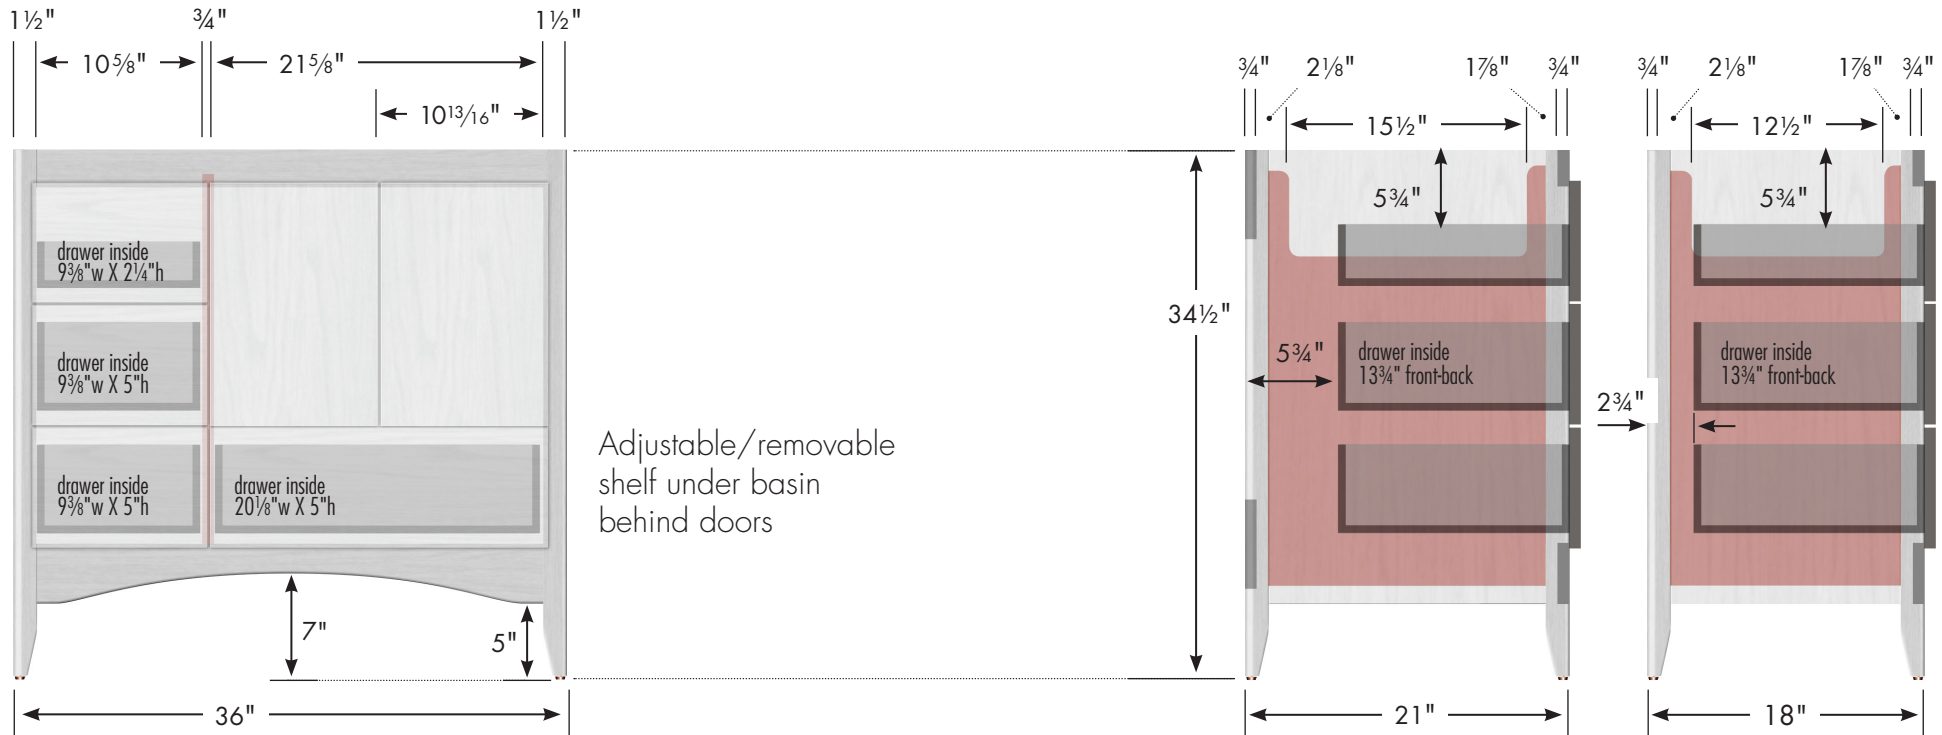

STRASSER

Specifications:

Wallingford Vanity
36" w, 34½" h, drawers left

Adjustable/removable shelf under basin behind doors

internal dividers

Vanity back clear openings for plumbing (may need to cut adjustable shelf)

36" Wallingford Vanity
Drawers Left
 36" wide
 34½" tall
 21" or 18" front-to-back