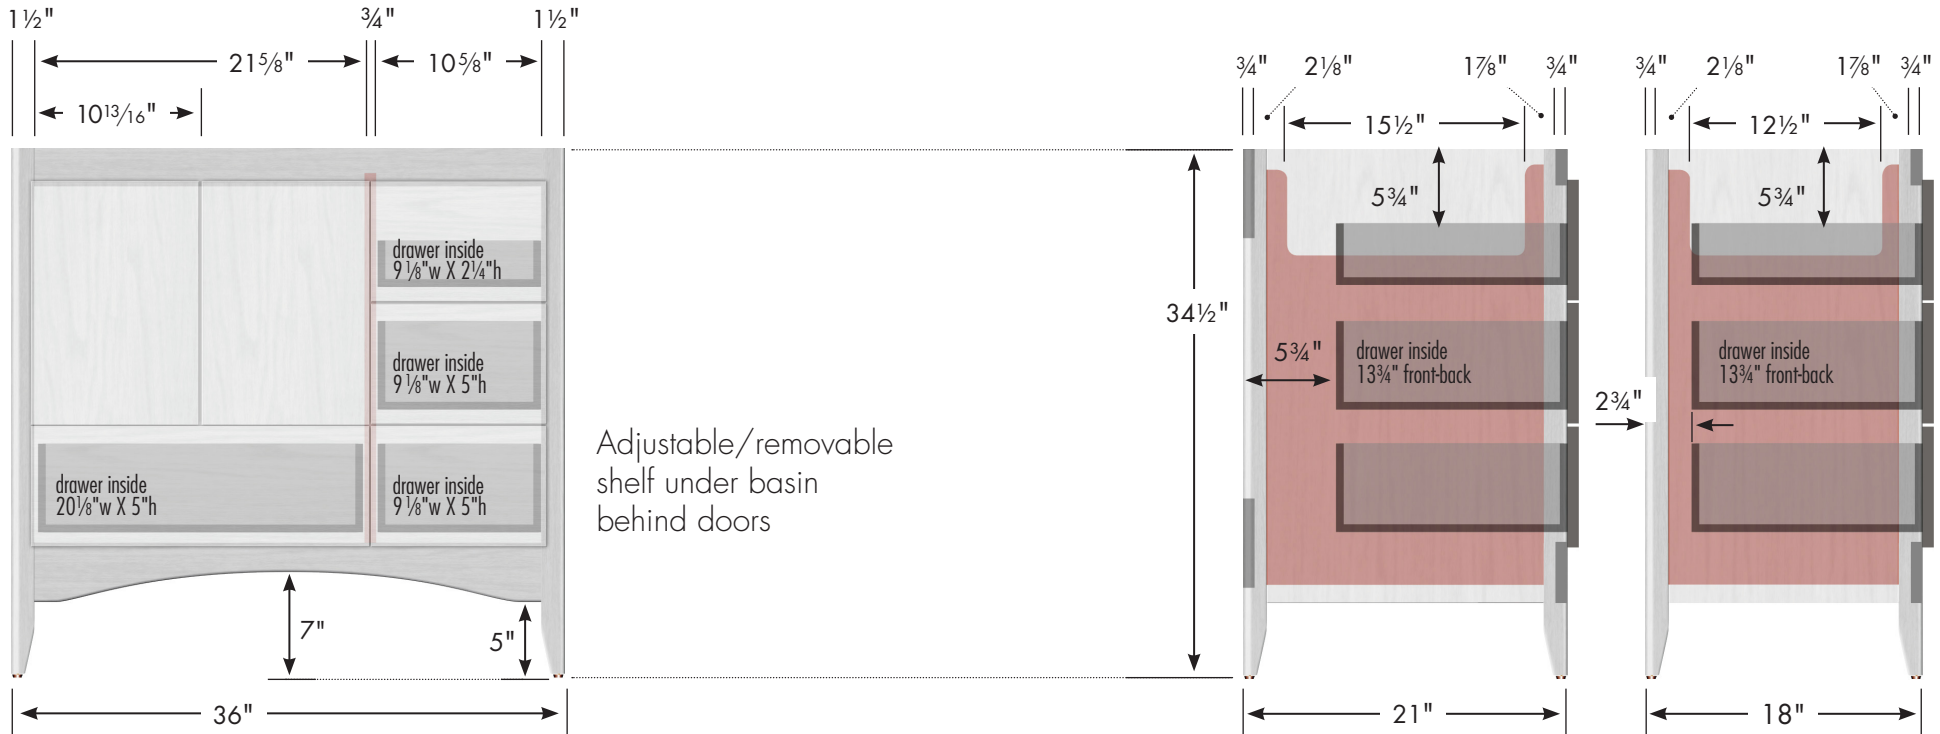

STRASSER

Specifications:

Wallingford Vanity
36" w, 34½" h, drawers right

internal dividers

Vanity back clear openings for plumbing
 (may need to cut adjustable shelf)

36" Wallingford Vanity
Drawers Right
 36" wide
 34½" tall
 21" or 18" front-to-back