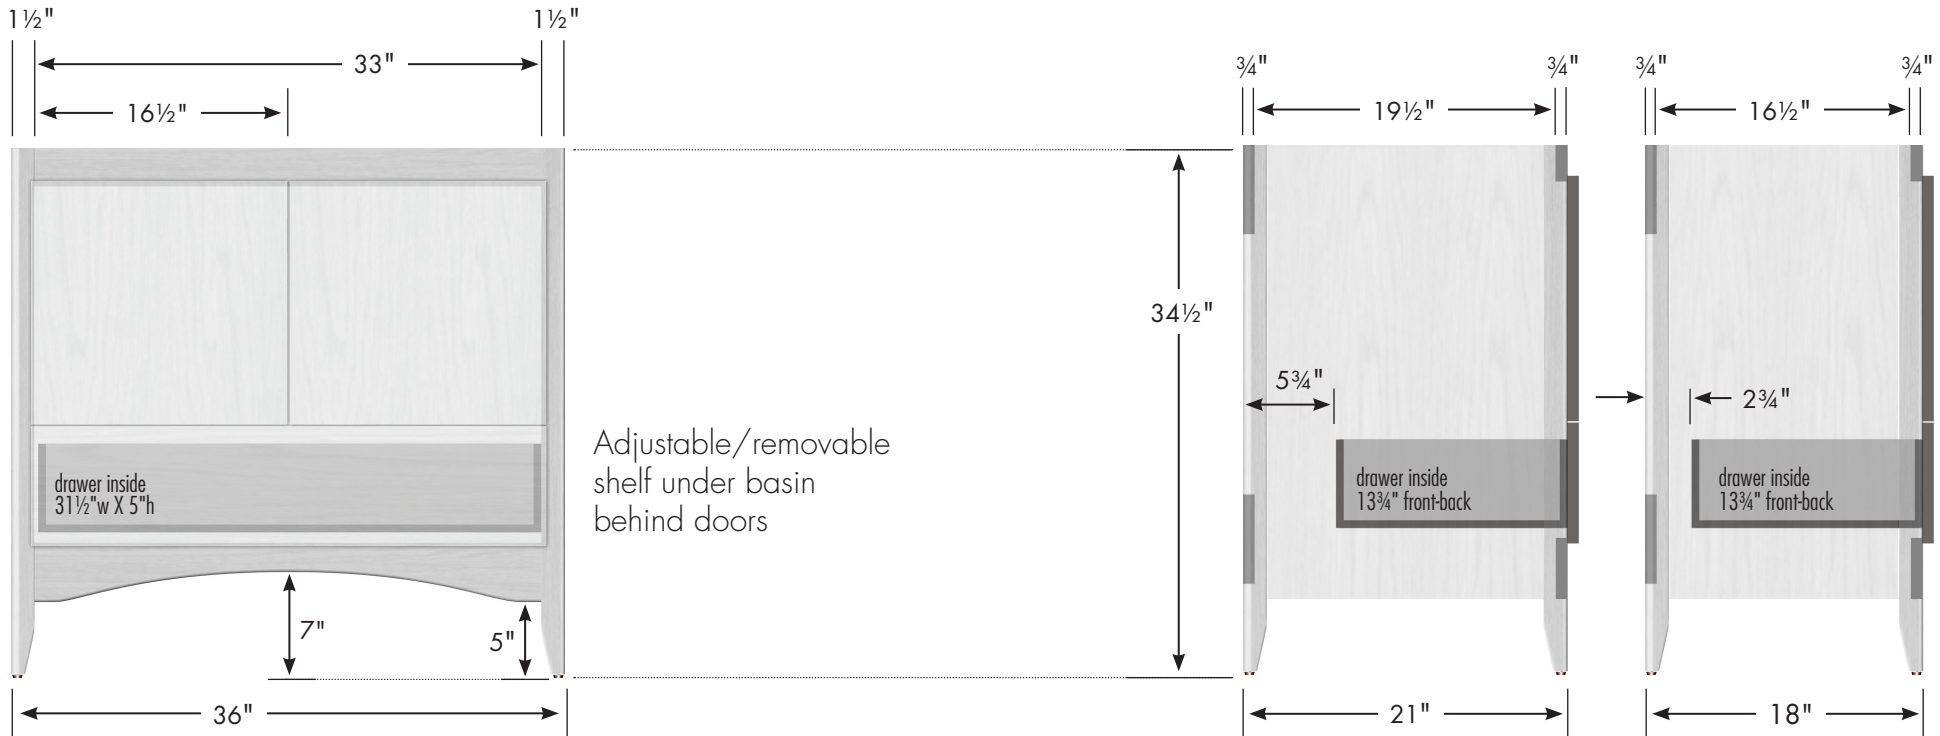

STRASSER

Wallingford Vanity
36" w, 34½" h, no side drawers

36" Wallingford Vanity
No Side Drawers
 36" wide
 34½" tall
 21" or 18" front-to-back

Vanity back clear openings for plumbing
 (may need to cut adjustable shelf)