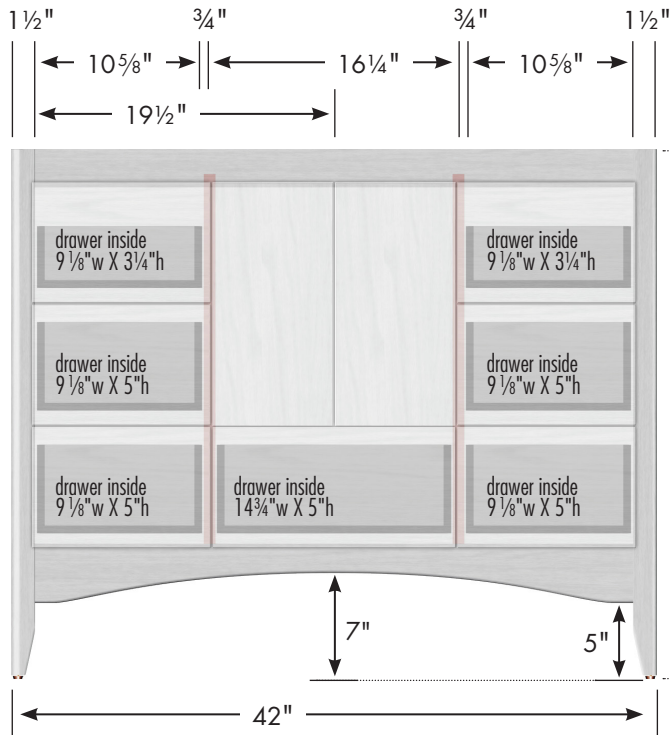

STRASSER

Specifications:

Wallingford Vanity
42"w, 34½"h

Adjustable/removable shelf under basin behind doors

internal dividers

Vanity back clear openings for plumbing
(may need to cut adjustable shelf)

42" Wallingford Vanity

42" wide
34½" tall
21" or 18" front-to-back