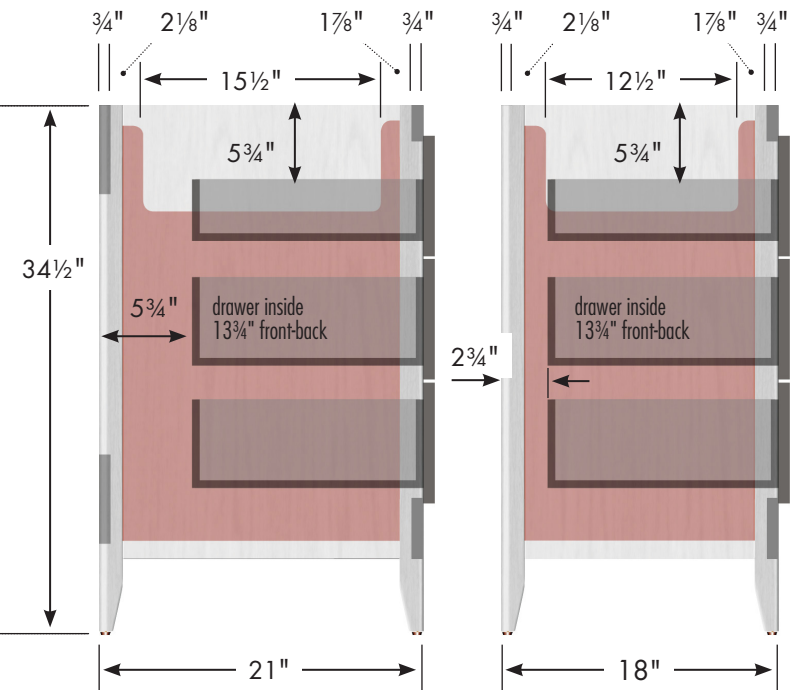

STRASSER

Specifications:

Wallingford Vanity
42"w, 34½"h

Adjustable/removable shelf under basin behind doors

internal dividers

Vanity back clear openings for plumbing
(may need to cut adjustable shelf)

42" Wallingford Vanity

42" wide
34½" tall
21" or 18" front-to-back