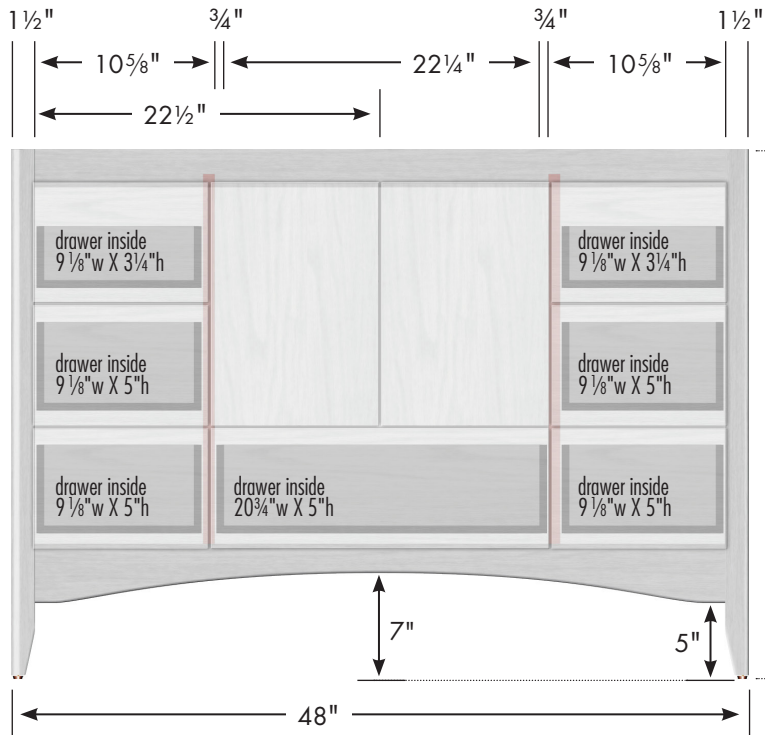

STRASSER

Specifications:

Wallingford Vanity
48"w, 34½"h

Adjustable/removable shelf under basin behind doors

internal dividers

Vanity back clear openings for plumbing
(may need to cut adjustable shelf)

48" Wallingford Vanity

48" wide
34½" tall
21" or 18" front-to-back