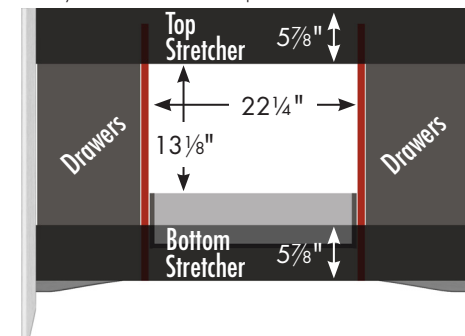

STRASSER

Specifications:

Wallingford Vanity
48"w, 34½"h

Adjustable/removable shelf under basin behind doors

internal dividers

Vanity back clear openings for plumbing
(may need to cut adjustable shelf)

48" Wallingford Vanity

48" wide
34½" tall
21" or 18" front-to-back