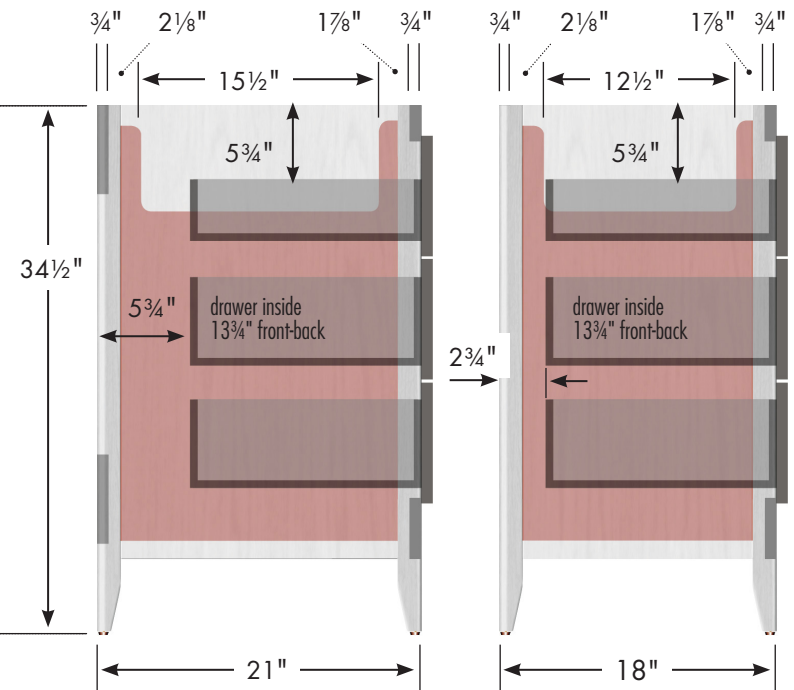

STRASSER

Specifications:

Wallingford Vanity
48"w, 34½"h

Adjustable/removable shelf under basin behind doors

internal dividers

Vanity back clear openings for plumbing
(may need to cut adjustable shelf)

48" Wallingford Vanity

48" wide
34½" tall
21" or 18" front-to-back