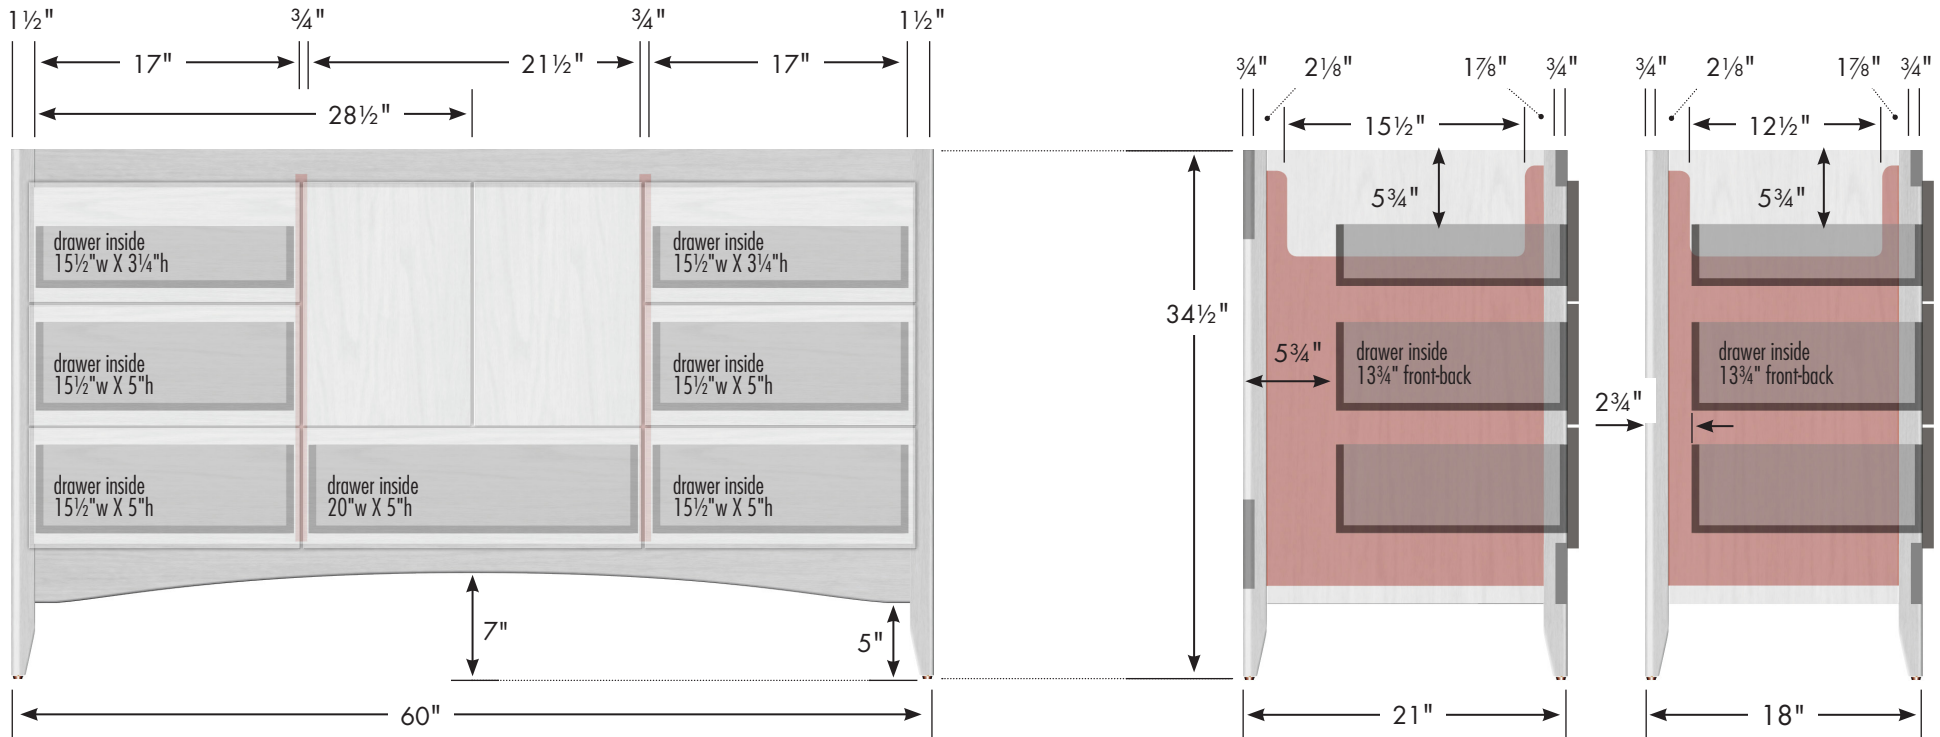

STRASSER

Specifications:

Wallingford Vanity
60"w, 34½"h, center basin

Adjustable/removable shelf under basin behind doors

internal dividers

Vanity back clear openings for plumbing
(may need to cut adjustable shelf)

60" Wallingford Vanity
Center Basin
60" wide
34½" tall
21" or 18" front-to-back