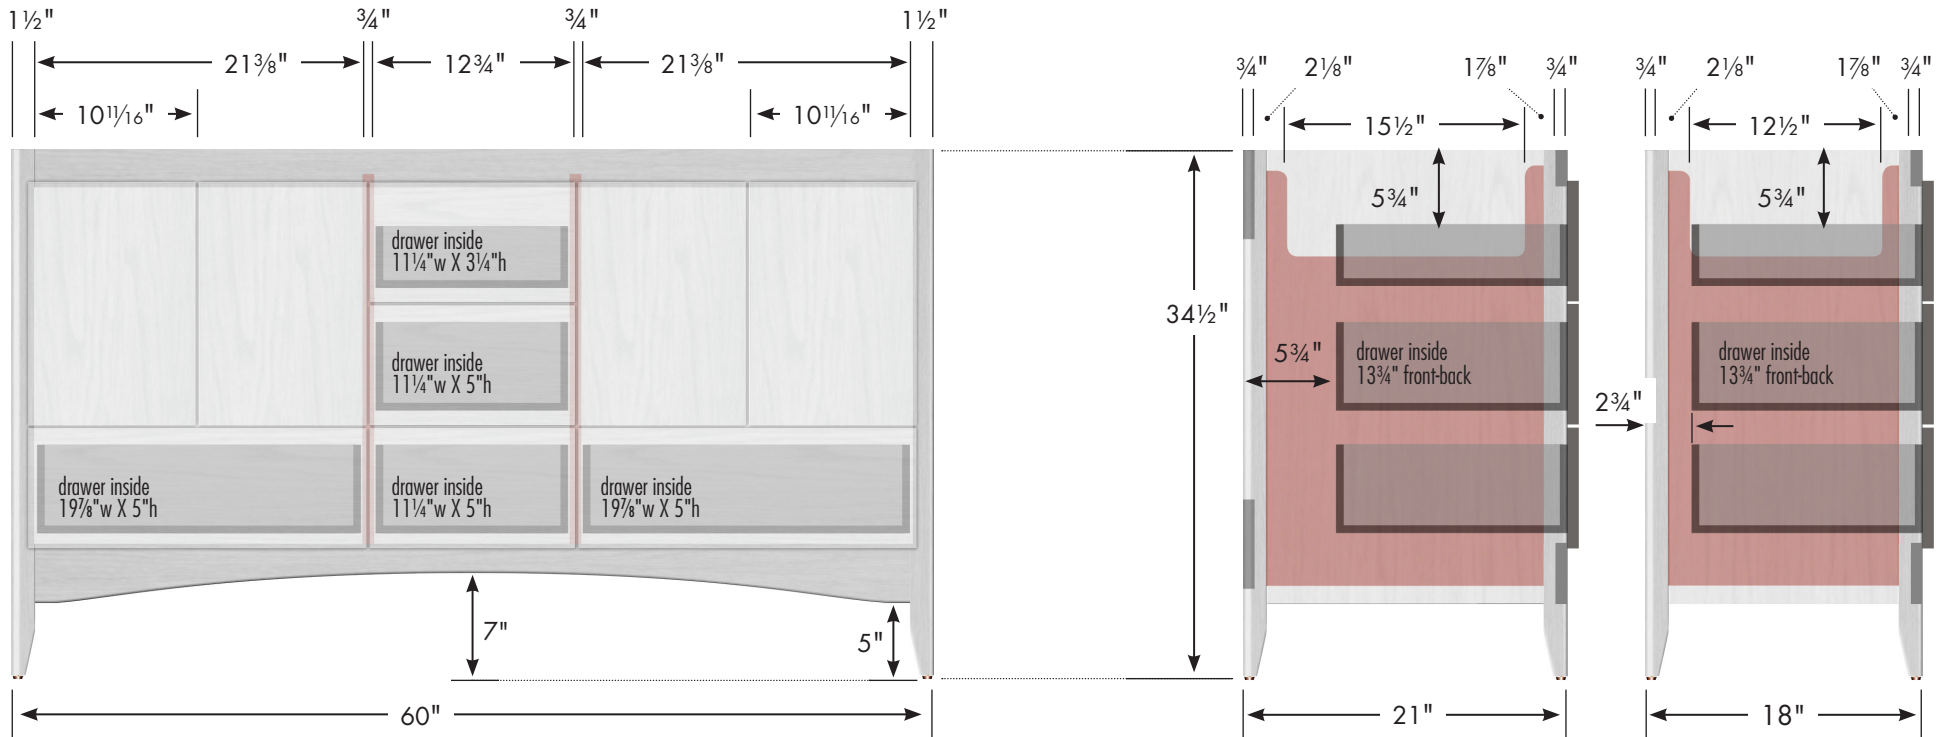

# STRASSER

Specifications:

**Wallingford Vanity**  
60"w, 34½"h, double basin

Adjustable/removable shelf under basins behind doors

internal dividers

Vanity back clear openings for plumbing  
(may need to cut adjustable shelf)

**60" Wallingford Vanity**  
**Double Basin**  
60" wide  
34½" tall  
21" or 18" front-to-back