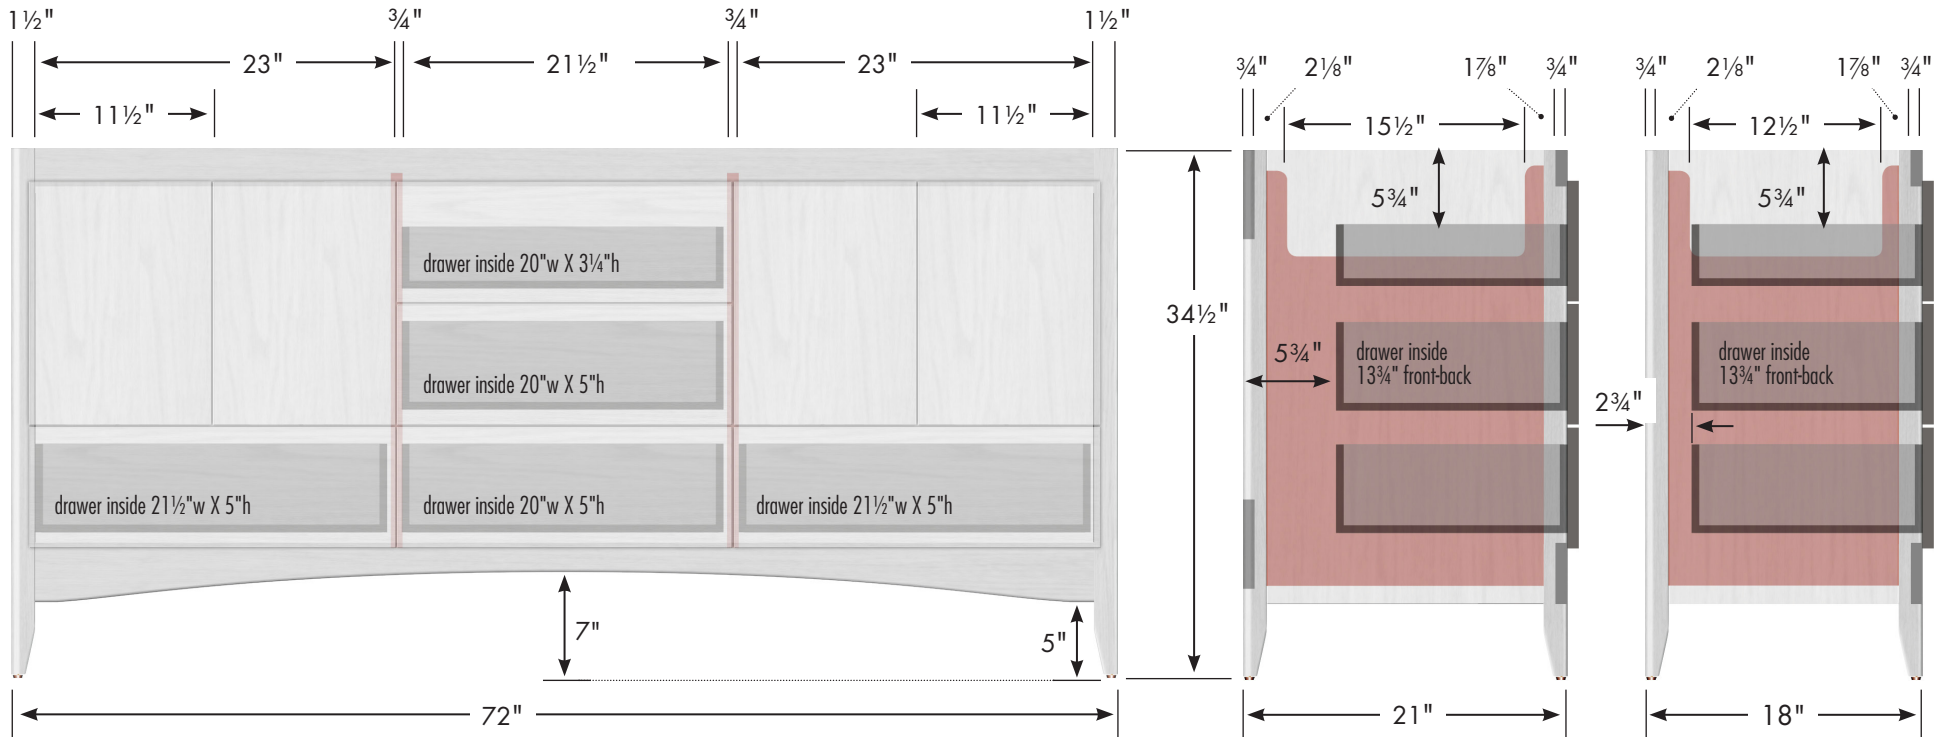

STRASSER

Specifications:

Wallingford Vanity
72"w, 34½"h, double basin

Adjustable/removable shelf under basins behind doors

internal dividers

Vanity back clear openings for plumbing
(may need to cut adjustable shelf)

72" Wallingford Vanity

72" wide
34½" tall
21" or 18" front-to-back