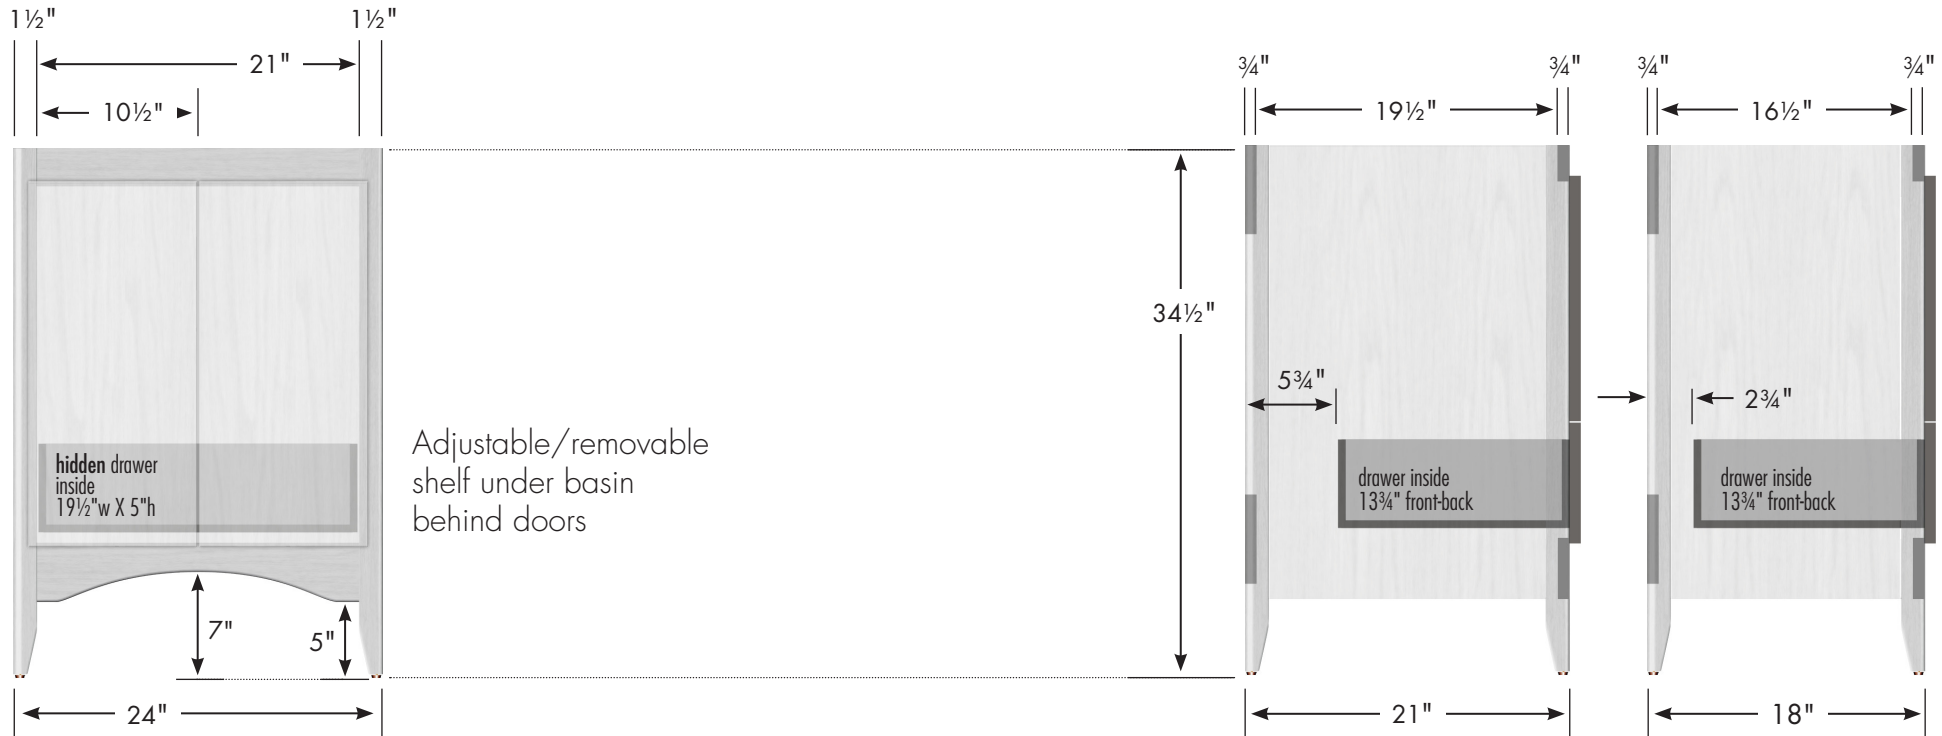

STRASSER

Wallingford View Vanity 24"w, 34½"h

24" wide, 34½" tall
21" or 18" front-to-back

Vanity back clear openings for plumbing
(may need to cut adjustable shelf)