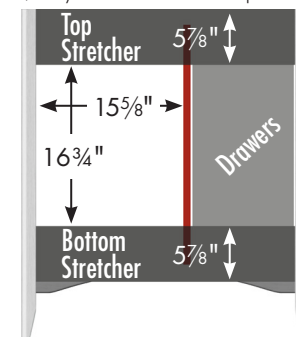

STRASSER

Wallingford View Vanity
30" w, 34½" h, drawers right

Adjustable/removable shelf under basin behind doors

internal dividers

Vanity back clear openings for plumbing
(may need to cut adjustable shelf)

30" wide, 34½" tall
21" or 18" front-to-back