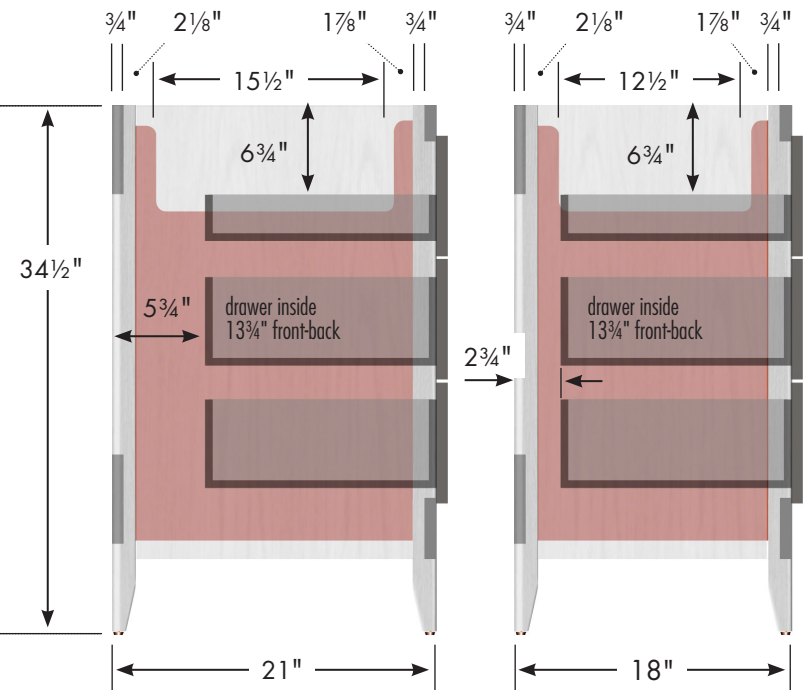

STRASSER

Wallingford View Vanity
30" w, 34½" h, drawers right

Adjustable/removable shelf under basin behind doors

internal dividers

Vanity back clear openings for plumbing
(may need to cut adjustable shelf)

30" wide, 34½" tall
21" or 18" front-to-back