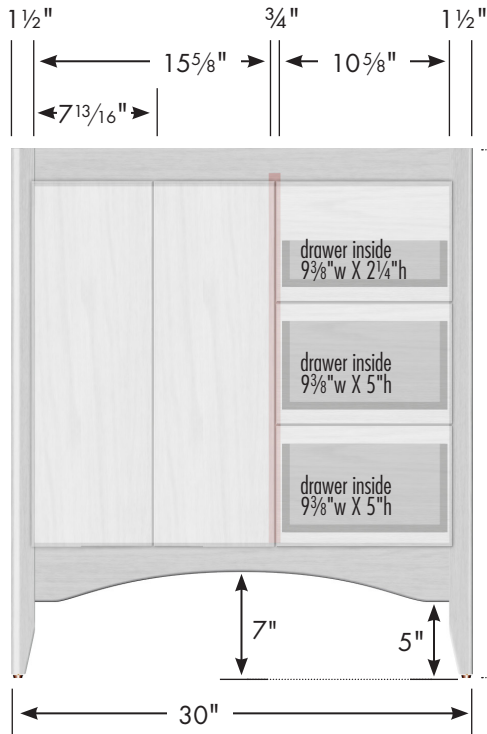

STRASSER

Wallingford View Vanity
30" w, 34½" h, drawers right

Adjustable/removable shelf under basin behind doors

internal dividers

Vanity back clear openings for plumbing
(may need to cut adjustable shelf)

30" wide, 34½" tall
21" or 18" front-to-back