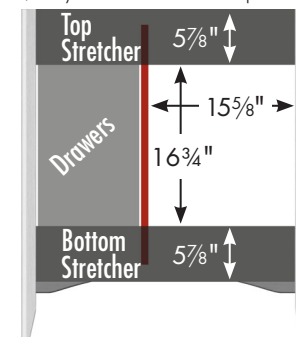

# STRASSER

## Wallingford View Vanity 30" w, 34½" h, drawers left

internal dividers

Vanity back clear openings for plumbing  
(may need to cut adjustable shelf)

30" wide, 34½" tall  
21" or 18" front-to-back