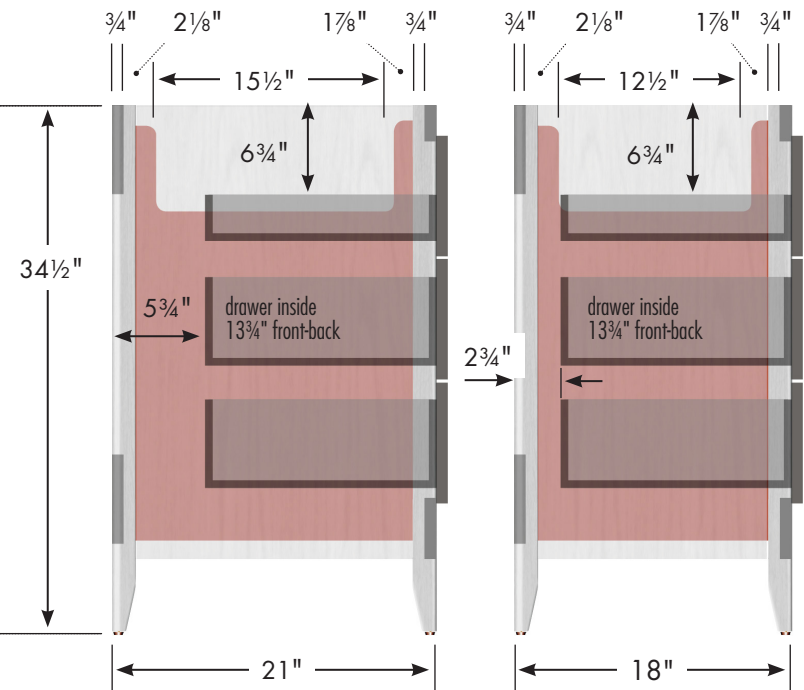

# STRASSER

## Wallingford View Vanity 30" w, 34½" h, drawers left

internal dividers

Vanity back clear openings for plumbing  
(may need to cut adjustable shelf)

30" wide, 34½" tall  
21" or 18" front-to-back