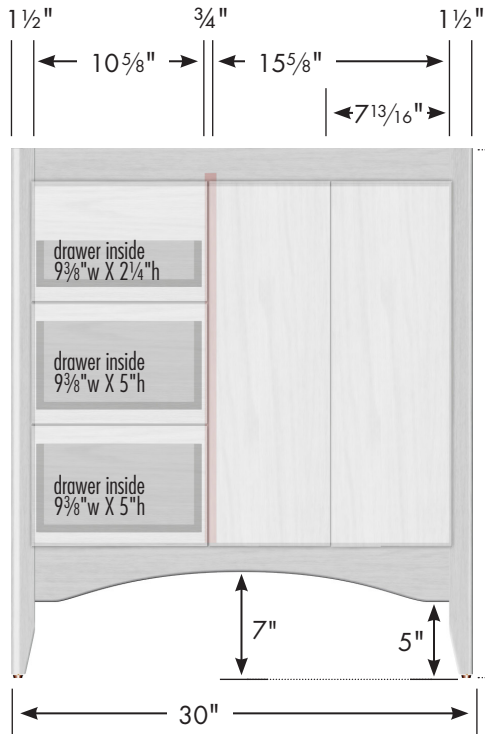

# STRASSER

## Wallingford View Vanity 30" w, 34½" h, drawers left

internal dividers

Vanity back clear openings for plumbing  
(may need to cut adjustable shelf)

30" wide, 34½" tall  
21" or 18" front-to-back