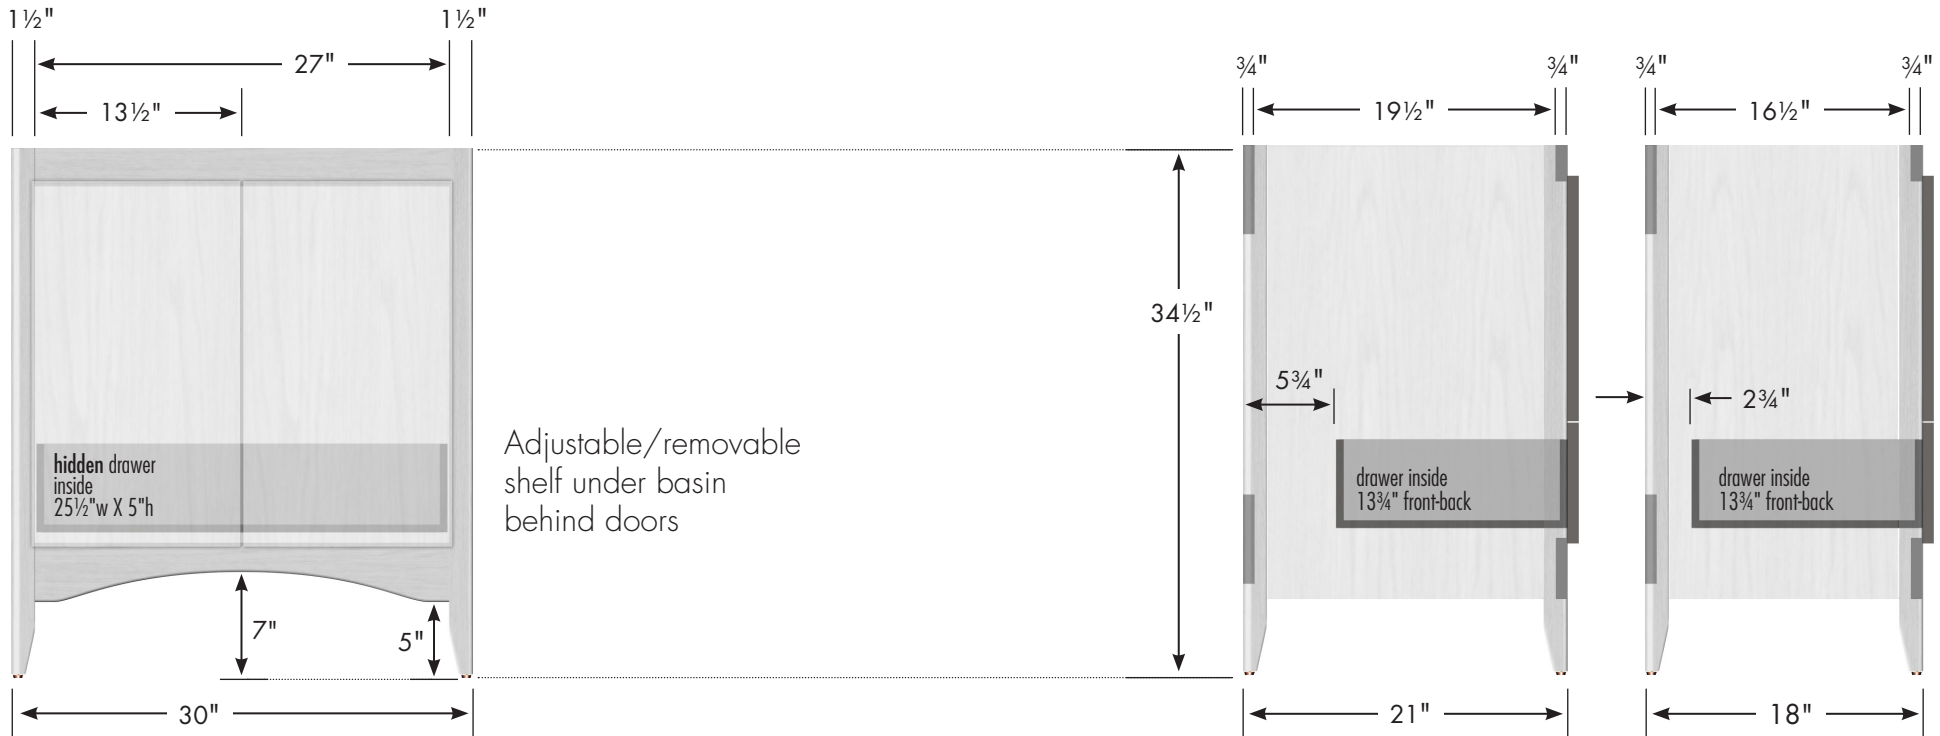

STRASSER

Wallingford View Vanity
30" w, 34½" h, no side drawers

30" wide, 34½" tall
 21" or 18" front-to-back

Vanity back clear openings for plumbing
 (may need to cut adjustable shelf)