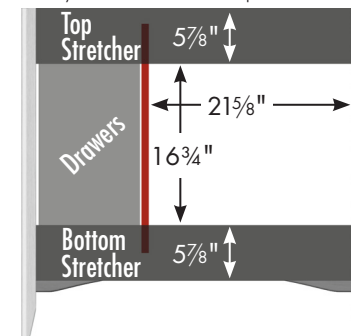

STRASSER

Wallingford View Vanity
36" w, 34½" h, drawers left

internal dividers

Vanity back clear openings for plumbing
 (may need to cut adjustable shelf)

36" wide, 34½" tall
 21" or 18" front-to-back