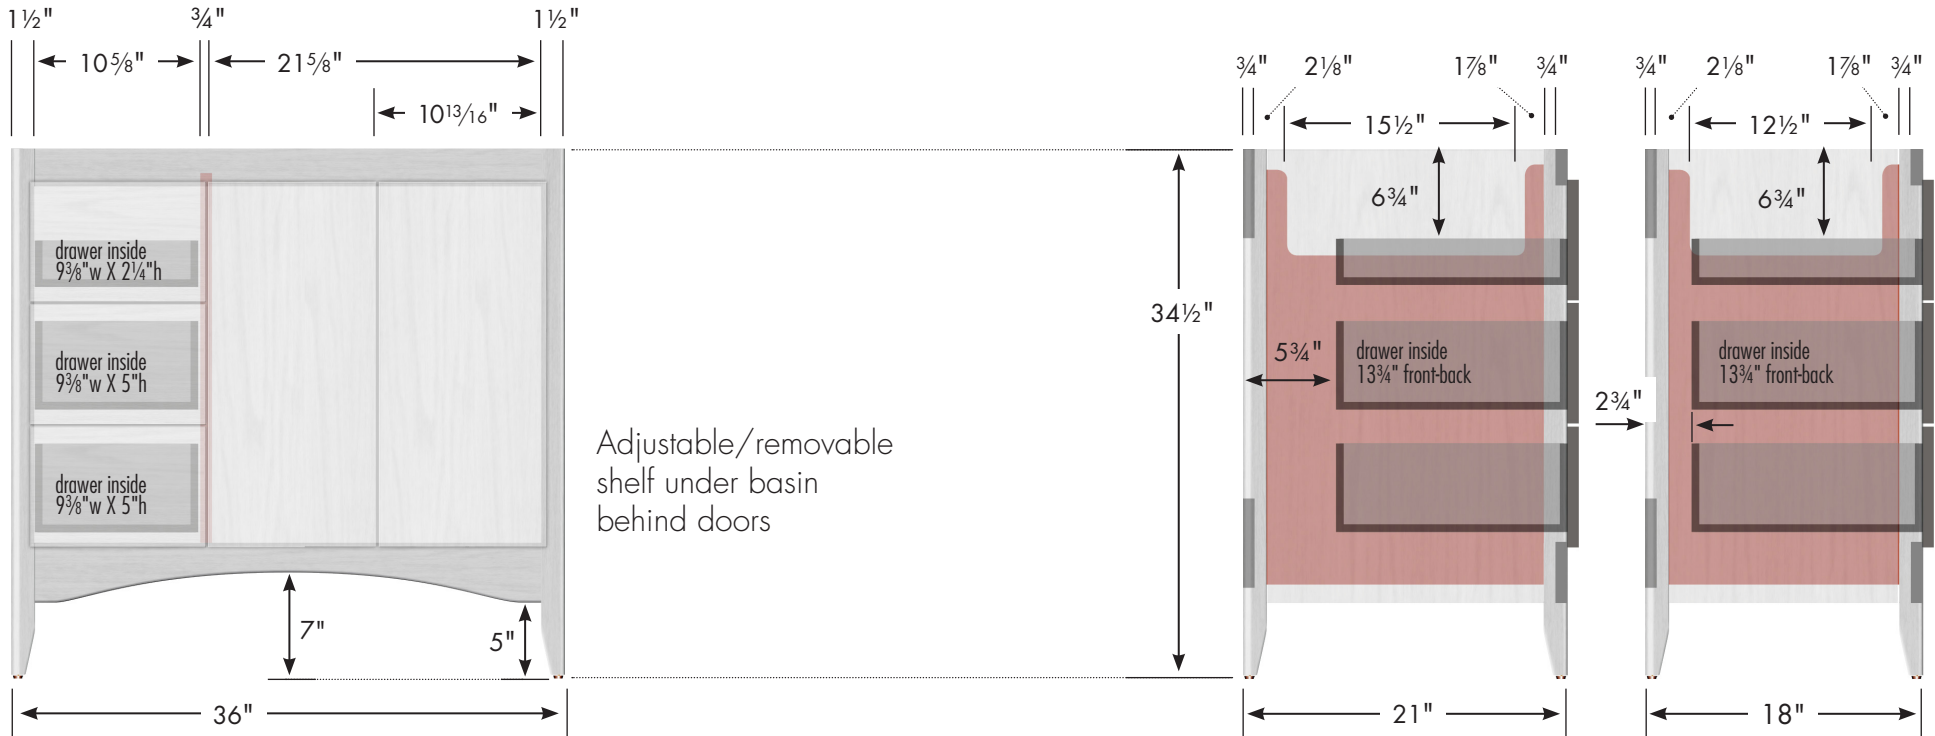

STRASSER

Wallingford View Vanity
36" w, 34½" h, drawers left

internal dividers

Vanity back clear openings for plumbing
 (may need to cut adjustable shelf)

36" wide, 34½" tall
 21" or 18" front-to-back