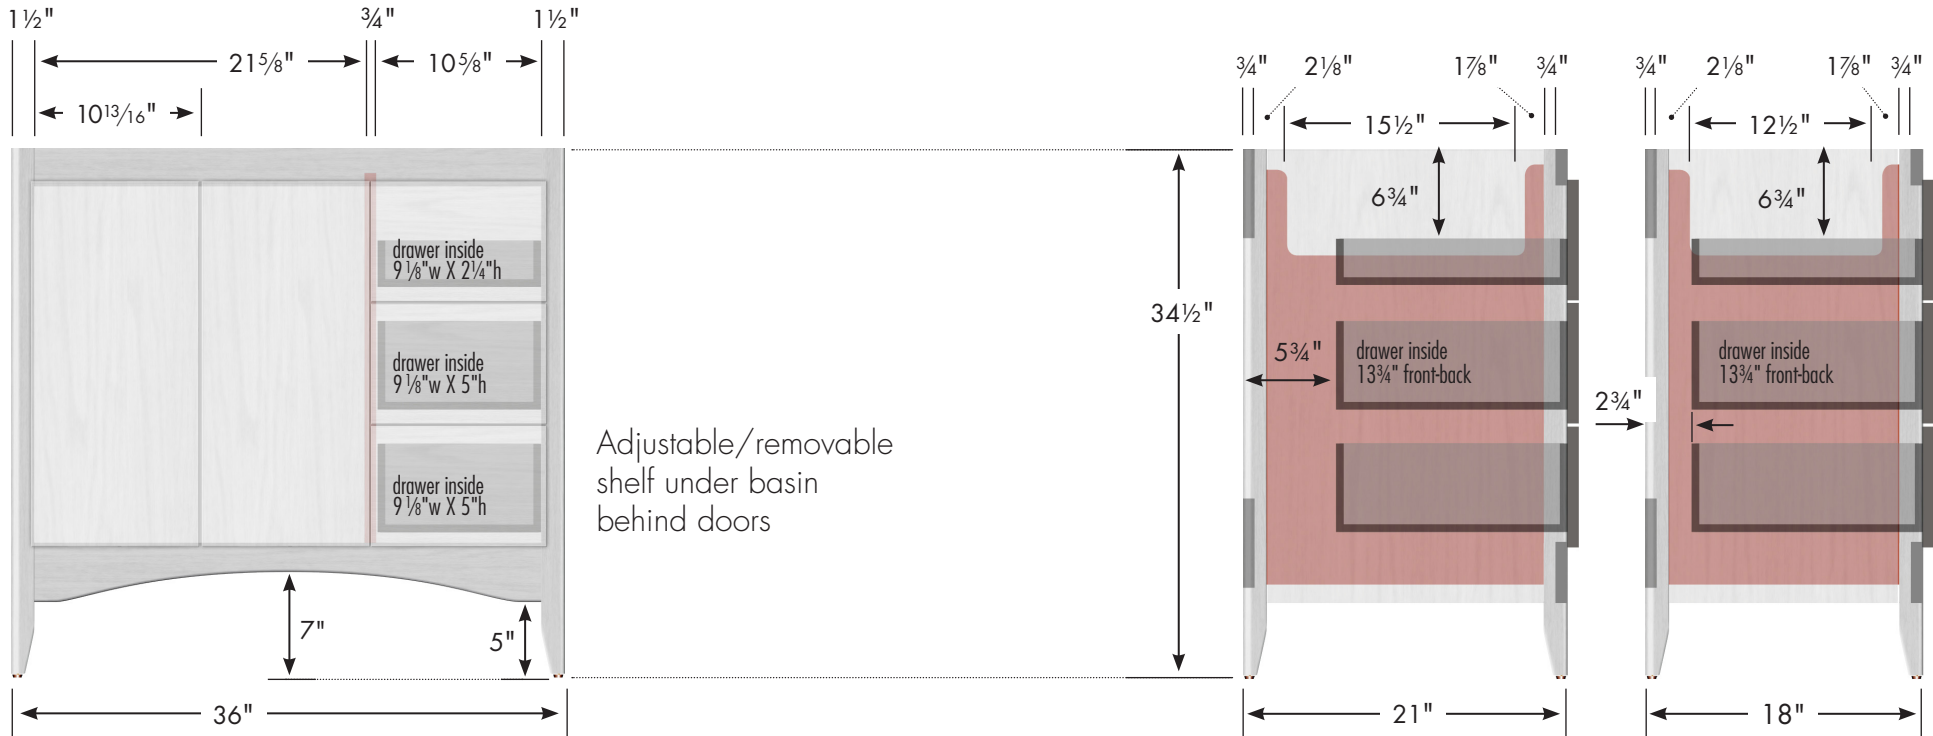

# STRASSER

**Wallingford View Vanity**  
**36" w, 34½" h, drawers right**

internal dividers

Vanity back clear openings for plumbing  
 (may need to cut adjustable shelf)

36" wide, 34½" tall  
 21" or 18" front-to-back