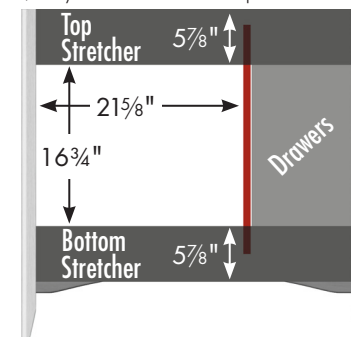

# STRASSER

**Wallingford View Vanity**  
**36" w, 34½" h, drawers right**

internal dividers

Vanity back clear openings for plumbing  
 (may need to cut adjustable shelf)

36" wide, 34½" tall  
 21" or 18" front-to-back