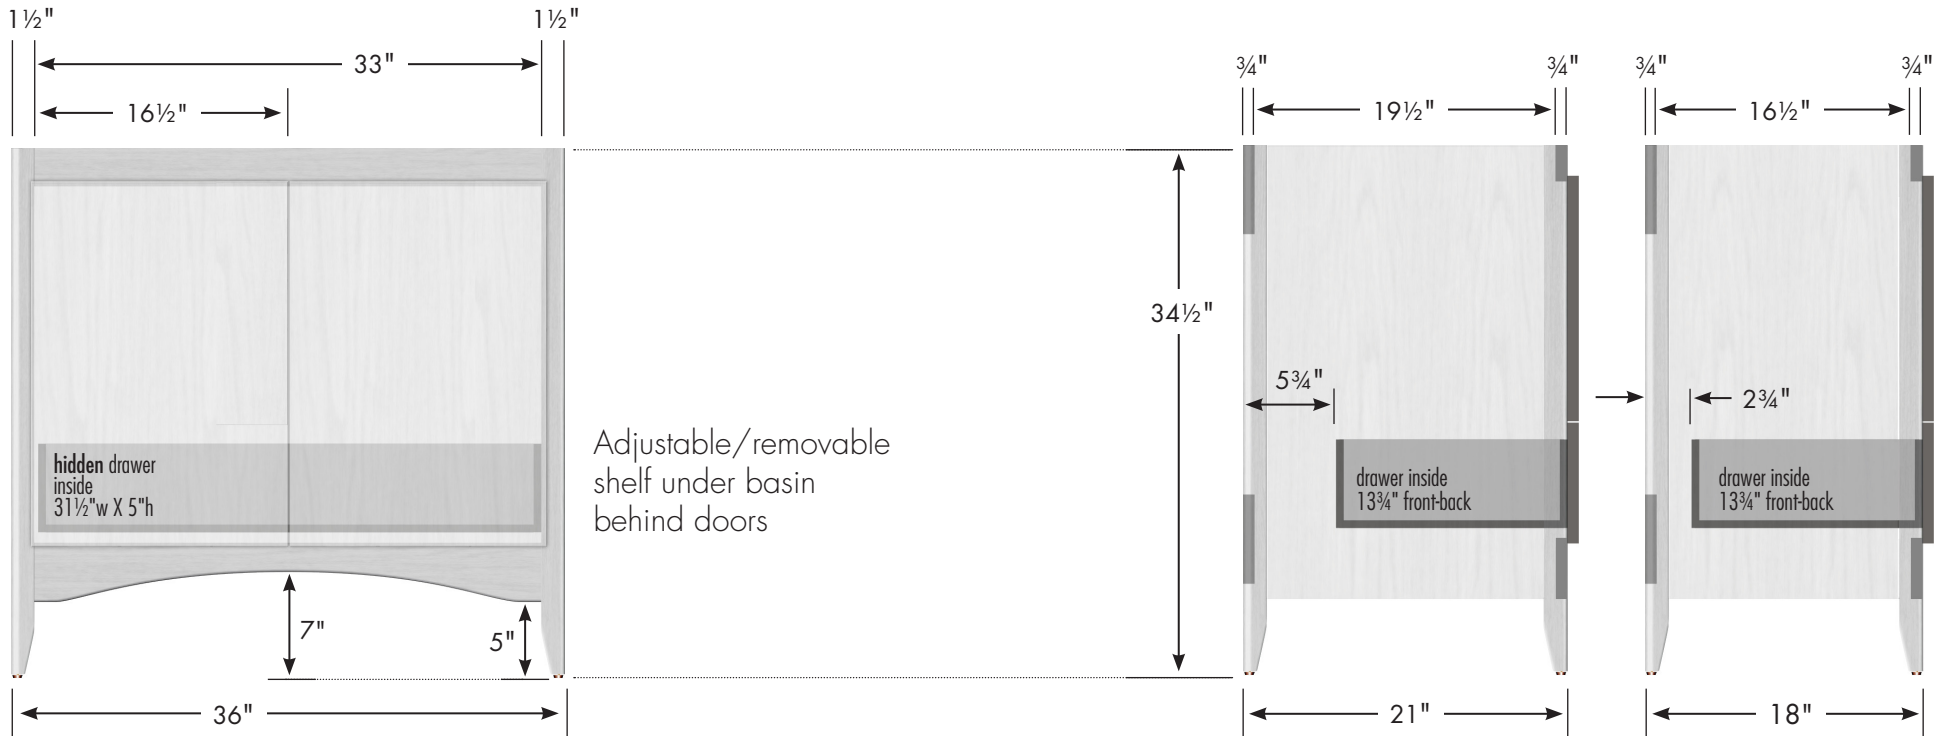

STRASSER

Wallingford View Vanity
36" w, 34½" h, no side drawers

36" wide, 34½" tall
 21" or 18" front-to-back

Vanity back clear openings for plumbing
 (may need to cut adjustable shelf)