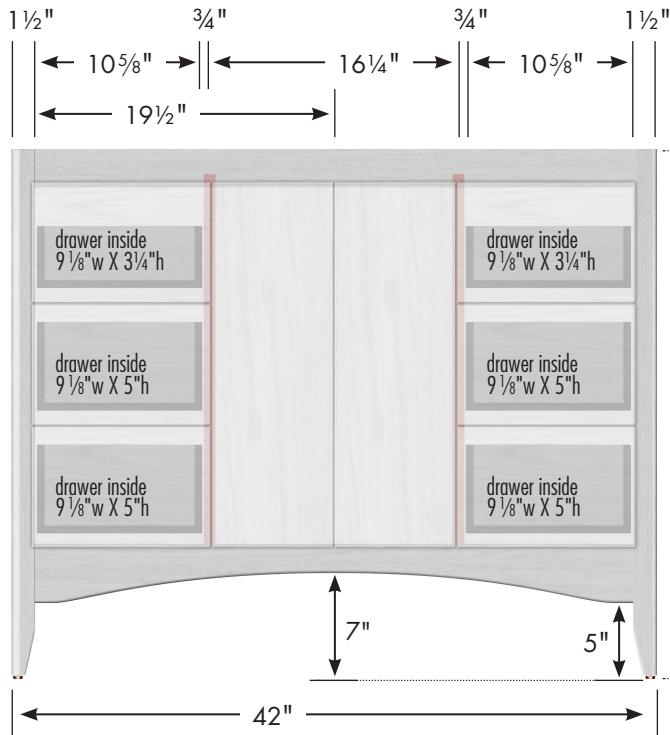

# STRASSER

Wallingford View Vanity  
42" w, 34½" h

Adjustable/removable shelf under basin behind doors

internal dividers

Vanity back clear openings for plumbing  
(may need to cut adjustable shelf)

42" wide, 34½" tall  
21" or 18" front-to-back