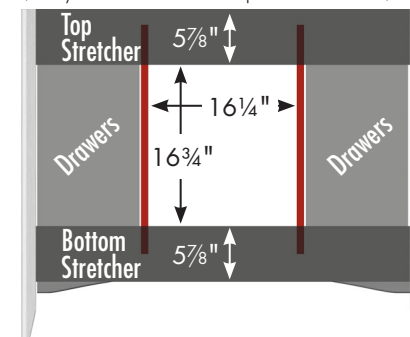

# STRASSER

Wallingford View Vanity  
42" w, 34½" h

Adjustable/removable shelf under basin behind doors

internal dividers

Vanity back clear openings for plumbing  
(may need to cut adjustable shelf)

42" wide, 34½" tall  
21" or 18" front-to-back