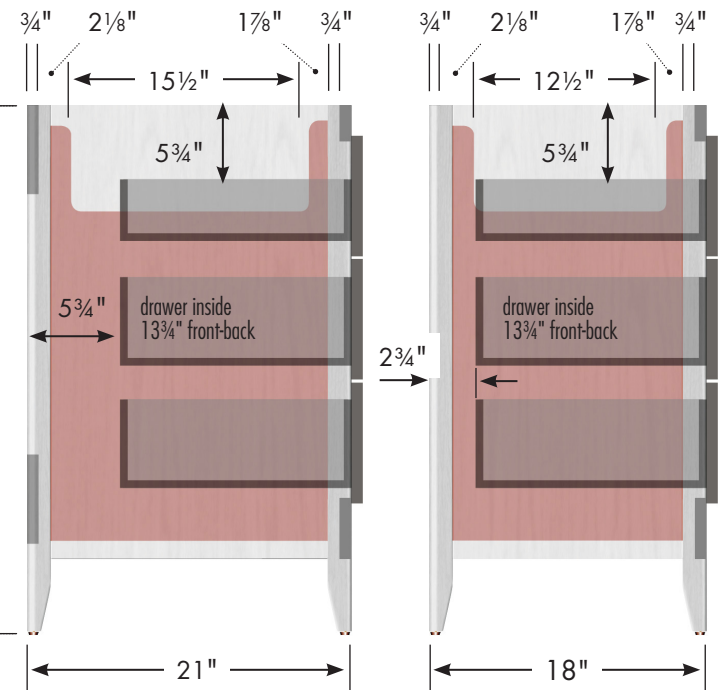

# STRASSER

Wallingford View Vanity  
42" w, 34½" h

Adjustable/removable shelf under basin behind doors

internal dividers

Vanity back clear openings for plumbing  
(may need to cut adjustable shelf)

42" wide, 34½" tall  
21" or 18" front-to-back