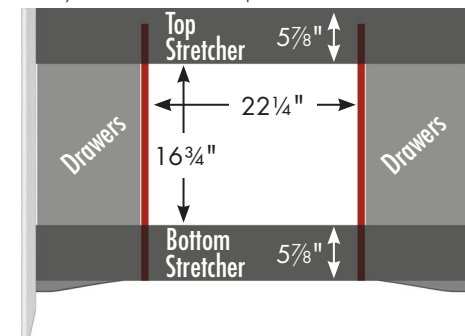

# STRASSER

Wallingford View Vanity  
48" w, 34½" h

Adjustable/removable shelf under basin behind doors

internal dividers

Vanity back clear openings for plumbing  
(may need to cut adjustable shelf)

48" wide, 34½" tall  
21" or 18" front-to-back