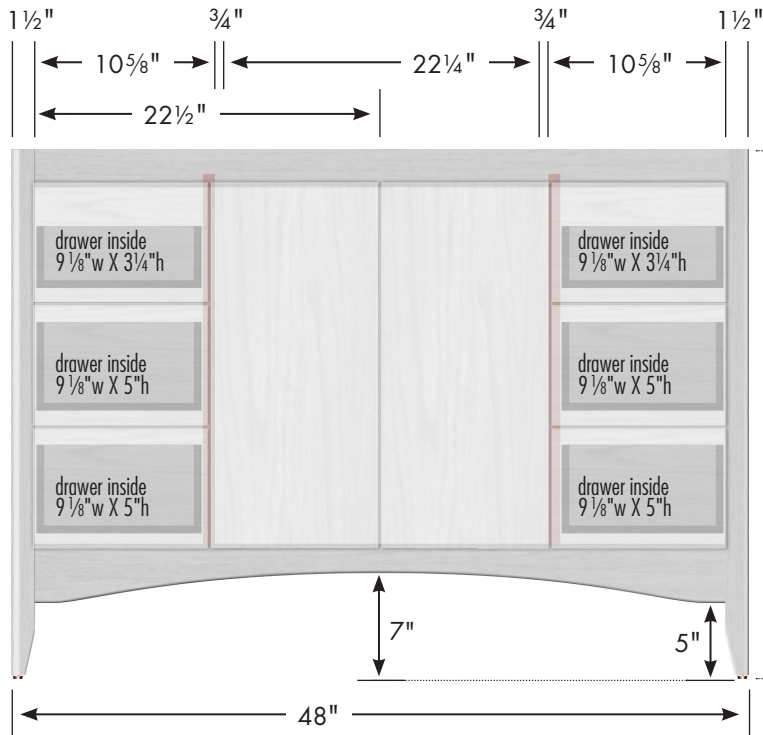

# STRASSER

Wallingford View Vanity  
48" w, 34½" h

Adjustable/removable shelf under basin behind doors

internal dividers

Vanity back clear openings for plumbing  
(may need to cut adjustable shelf)

48" wide, 34½" tall  
21" or 18" front-to-back