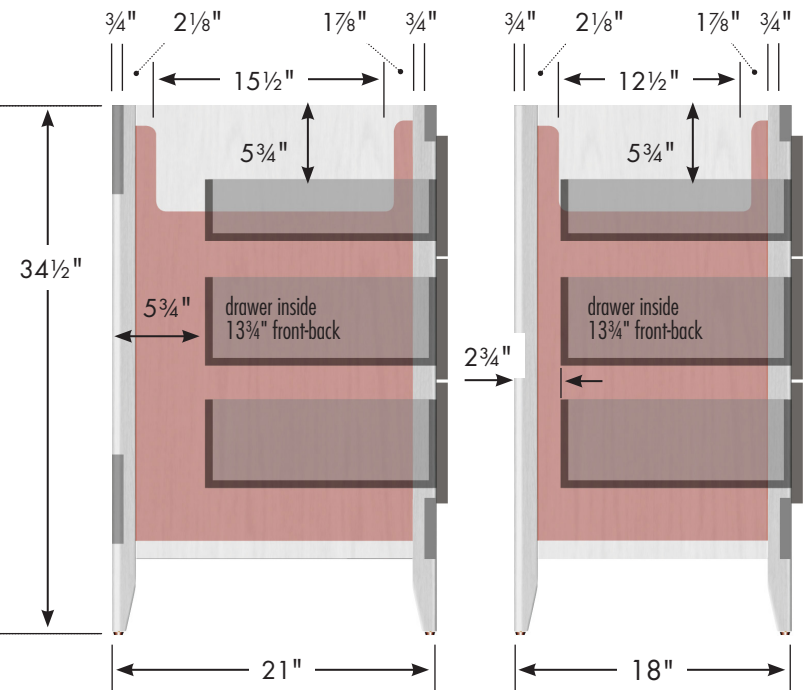

# STRASSER

Wallingford View Vanity  
48" w, 34½" h

Adjustable/removable shelf under basin behind doors

internal dividers

Vanity back clear openings for plumbing  
(may need to cut adjustable shelf)

48" wide, 34½" tall  
21" or 18" front-to-back