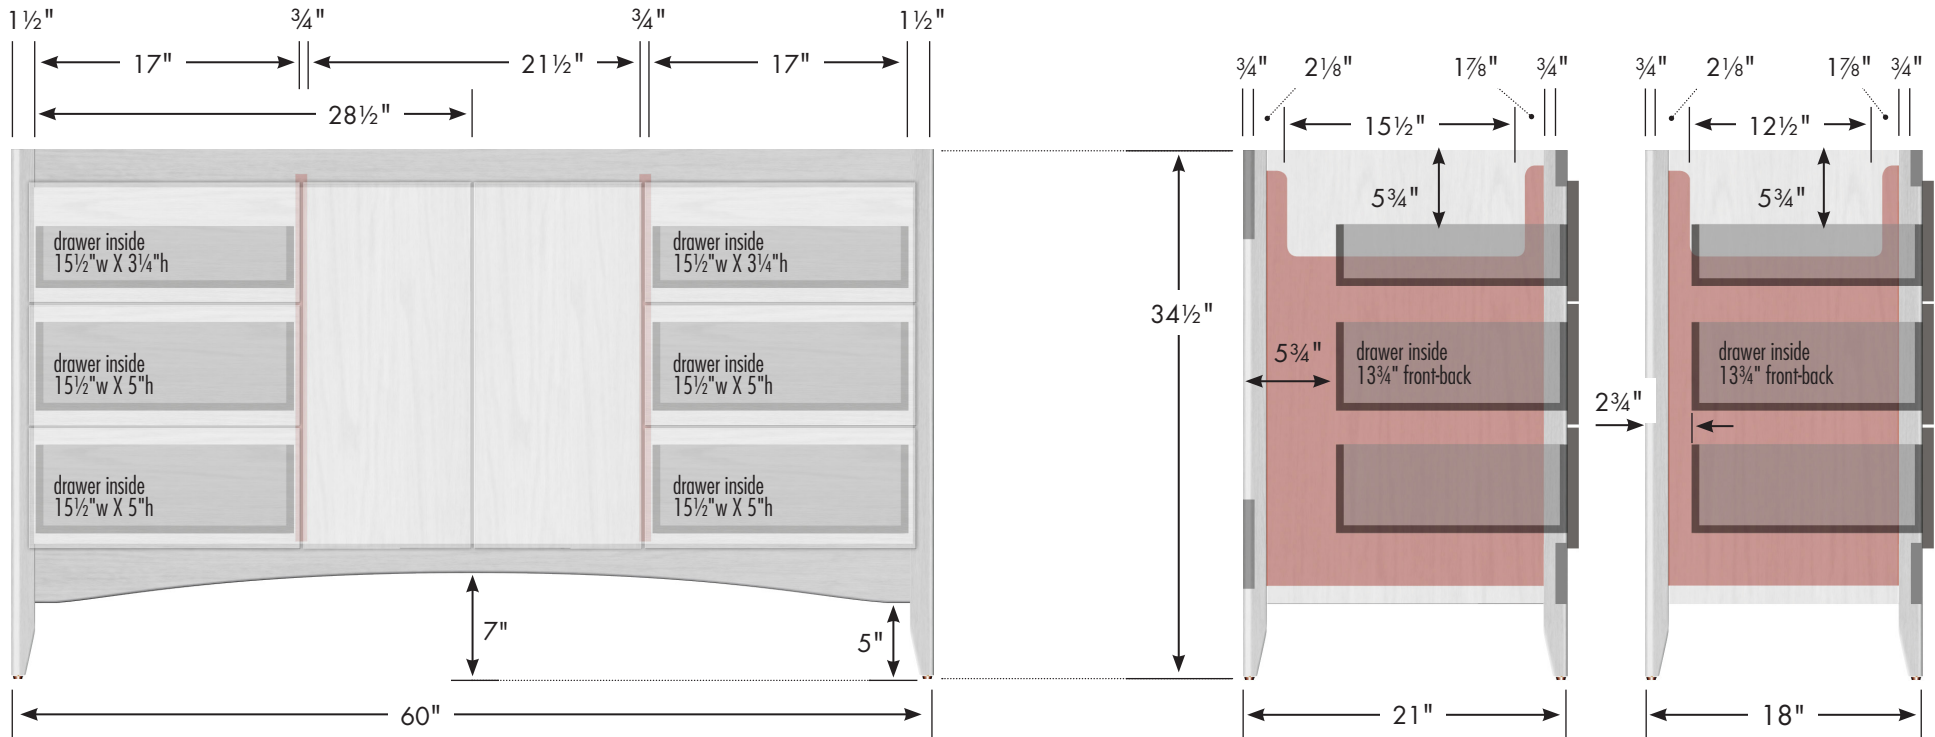

# STRASSER

Wallingford View Vanity  
60"w, 34½"h, center basin

Adjustable/removable shelf under basin behind doors

internal dividers

Vanity back clear openings for plumbing  
(may need to cut adjustable shelf)

60" wide, 34½" tall  
21" or 18" front-to-back