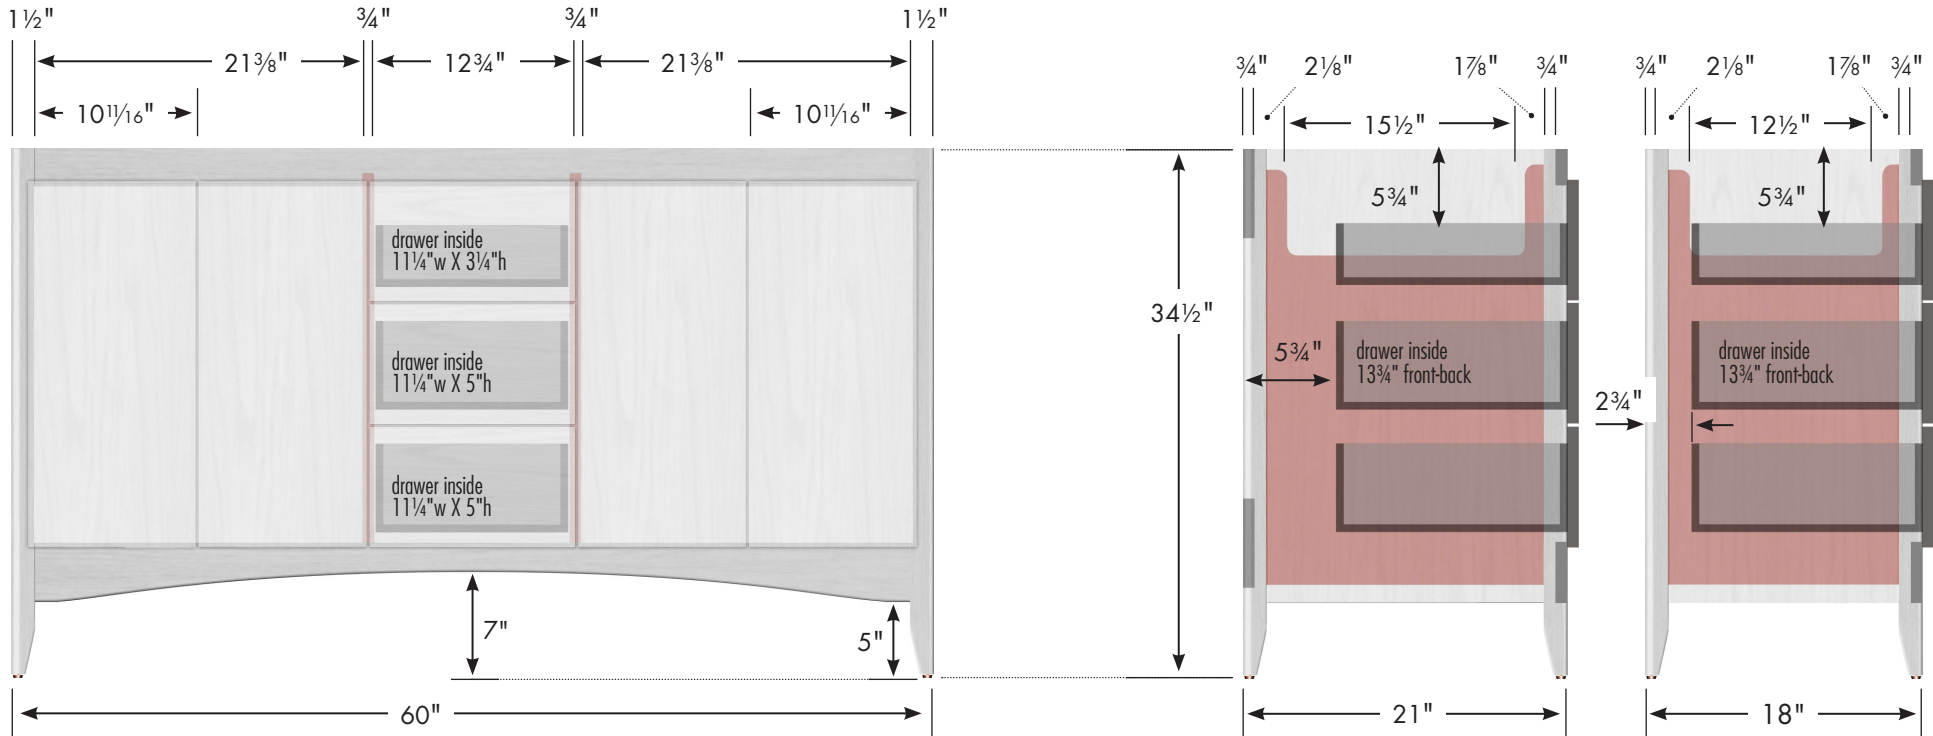

# STRASSER

Wallingford View Vanity  
60"w, 34½"h, double basin

Adjustable/removable shelf under basins behind doors

internal dividers

Vanity back clear openings for plumbing  
(may need to cut adjustable shelf)

60" wide, 34½" tall  
21" or 18" front-to-back