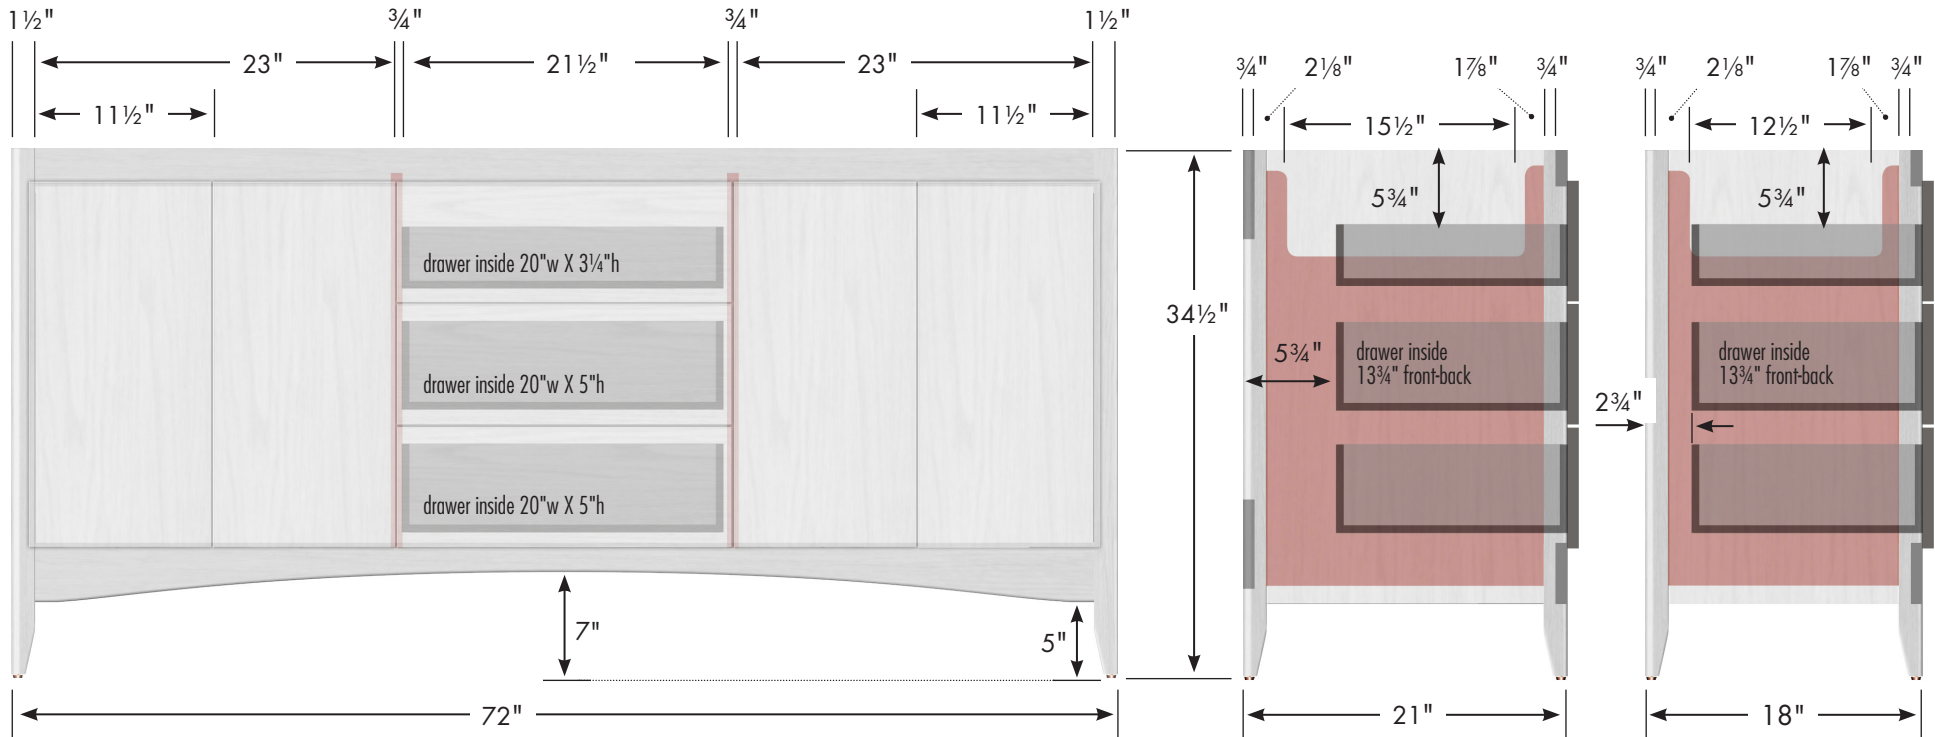

STRASSER

Wallingford View Vanity
72"w, 34½"h, double basin

Adjustable/removable shelf under basins behind doors

internal dividers

Vanity back clear openings for plumbing
(may need to cut adjustable shelf)

72" wide, 34½" tall
21" or 18" front-to-back