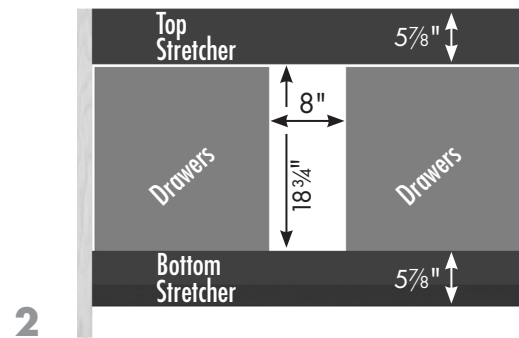

# STRASSER

Specifications:

**Belltown Vanity**  
48" w, 34½" h

Vanity back clear openings for plumbing

## 48" Belltown Vanity

48" wide  
34½" tall  
21" or 18½" front-to-back

2