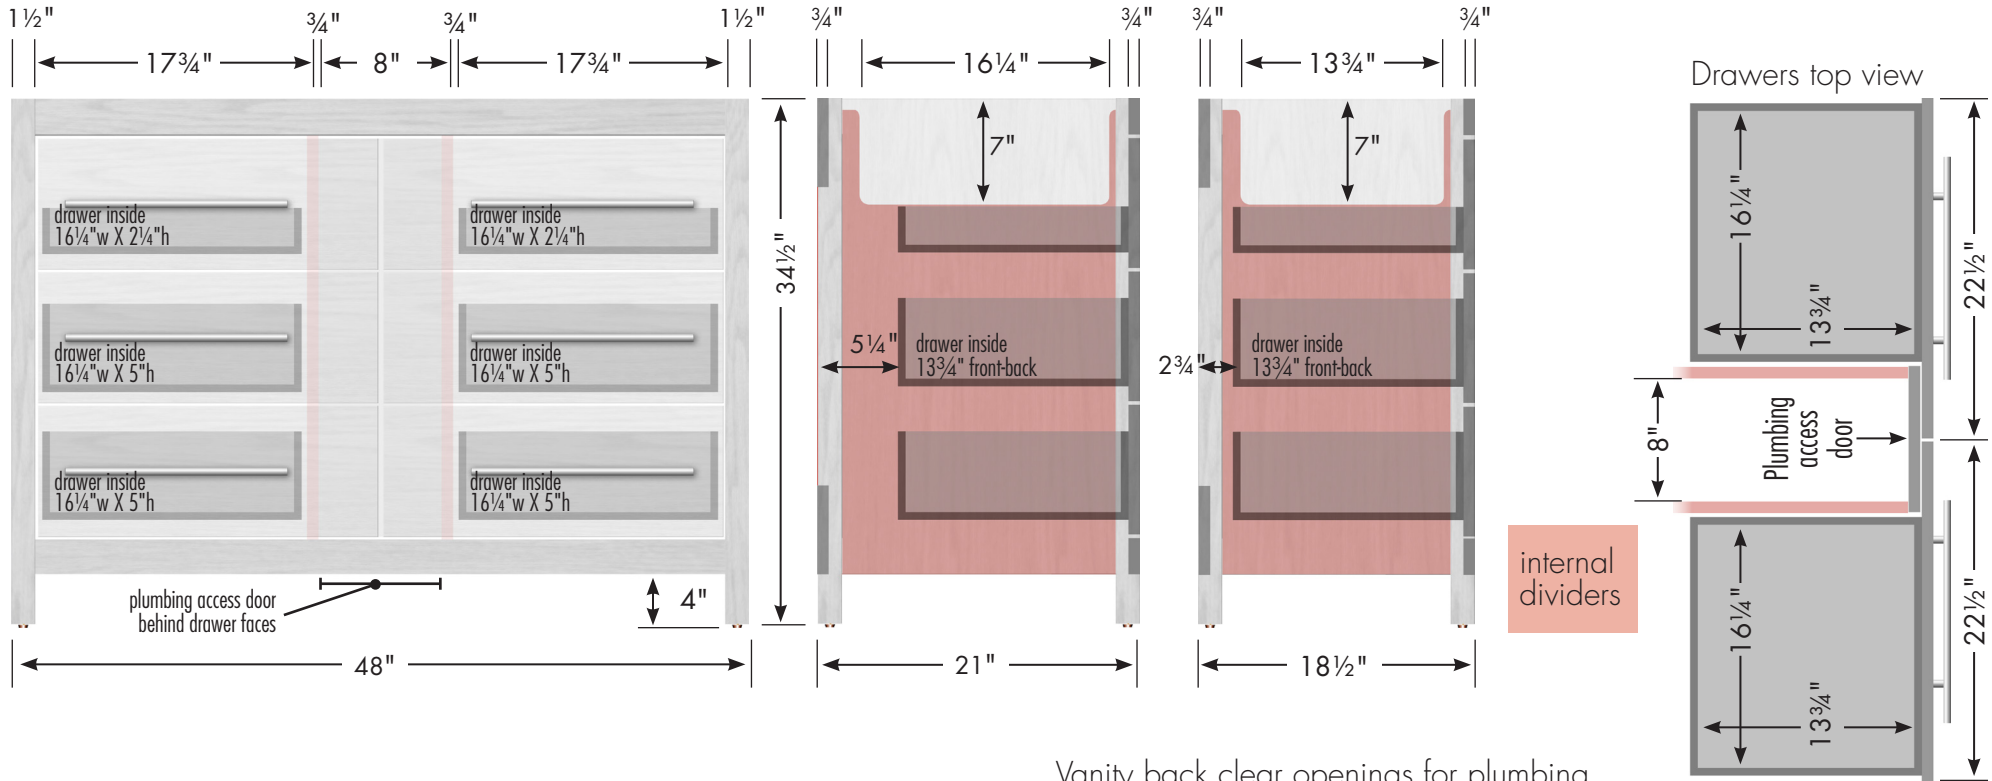

# STRASSER

Specifications:

**Belltown Vanity**  
48" w, 34½" h

Vanity back clear openings for plumbing

## 48" Belltown Vanity

48" wide  
34½" tall  
21" or 18½" front-to-back

2