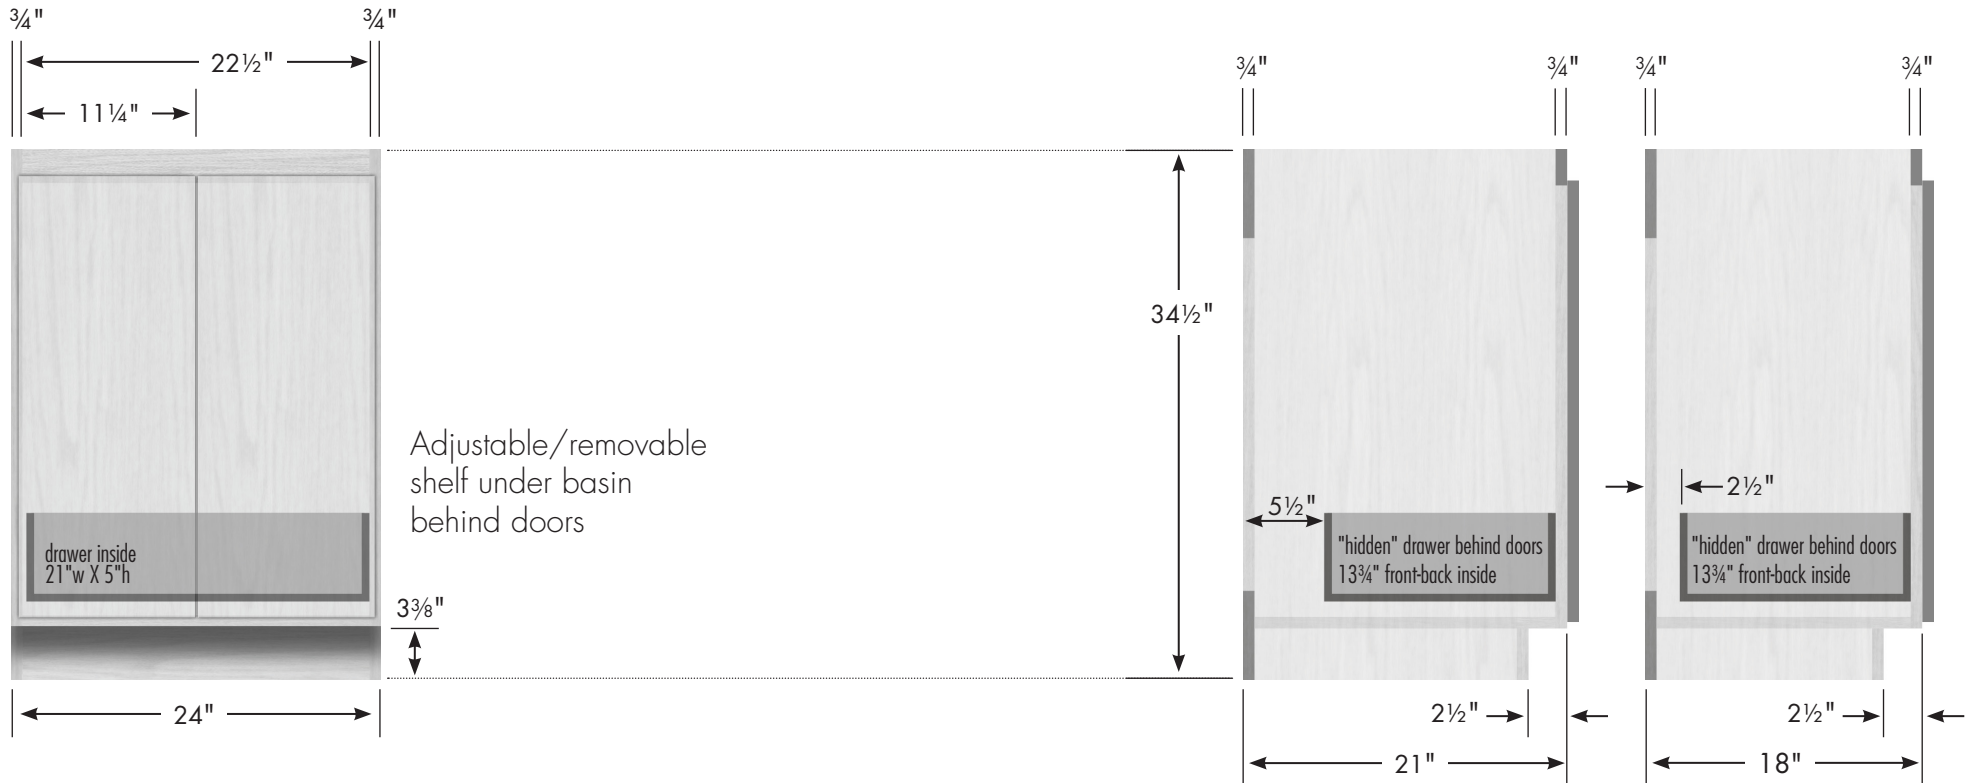

STRASSER

Specifications:

Montlake View Vanity
24"w, 34½"h

Vanity back clear openings for plumbing
(may need to cut adjustable shelf)

24" Montlake View Vanity
24" wide
34½" tall
21" or 18" front-to-back