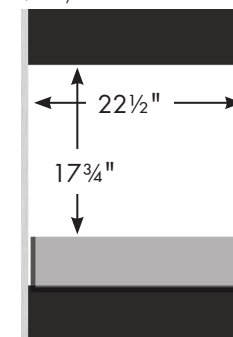

STRASSER

Specifications:

Montlake View Vanity
24"w, 34½"h

Vanity back clear openings for plumbing
(may need to cut adjustable shelf)

24" Montlake View Vanity
24" wide
34½" tall
21" or 18" front-to-back