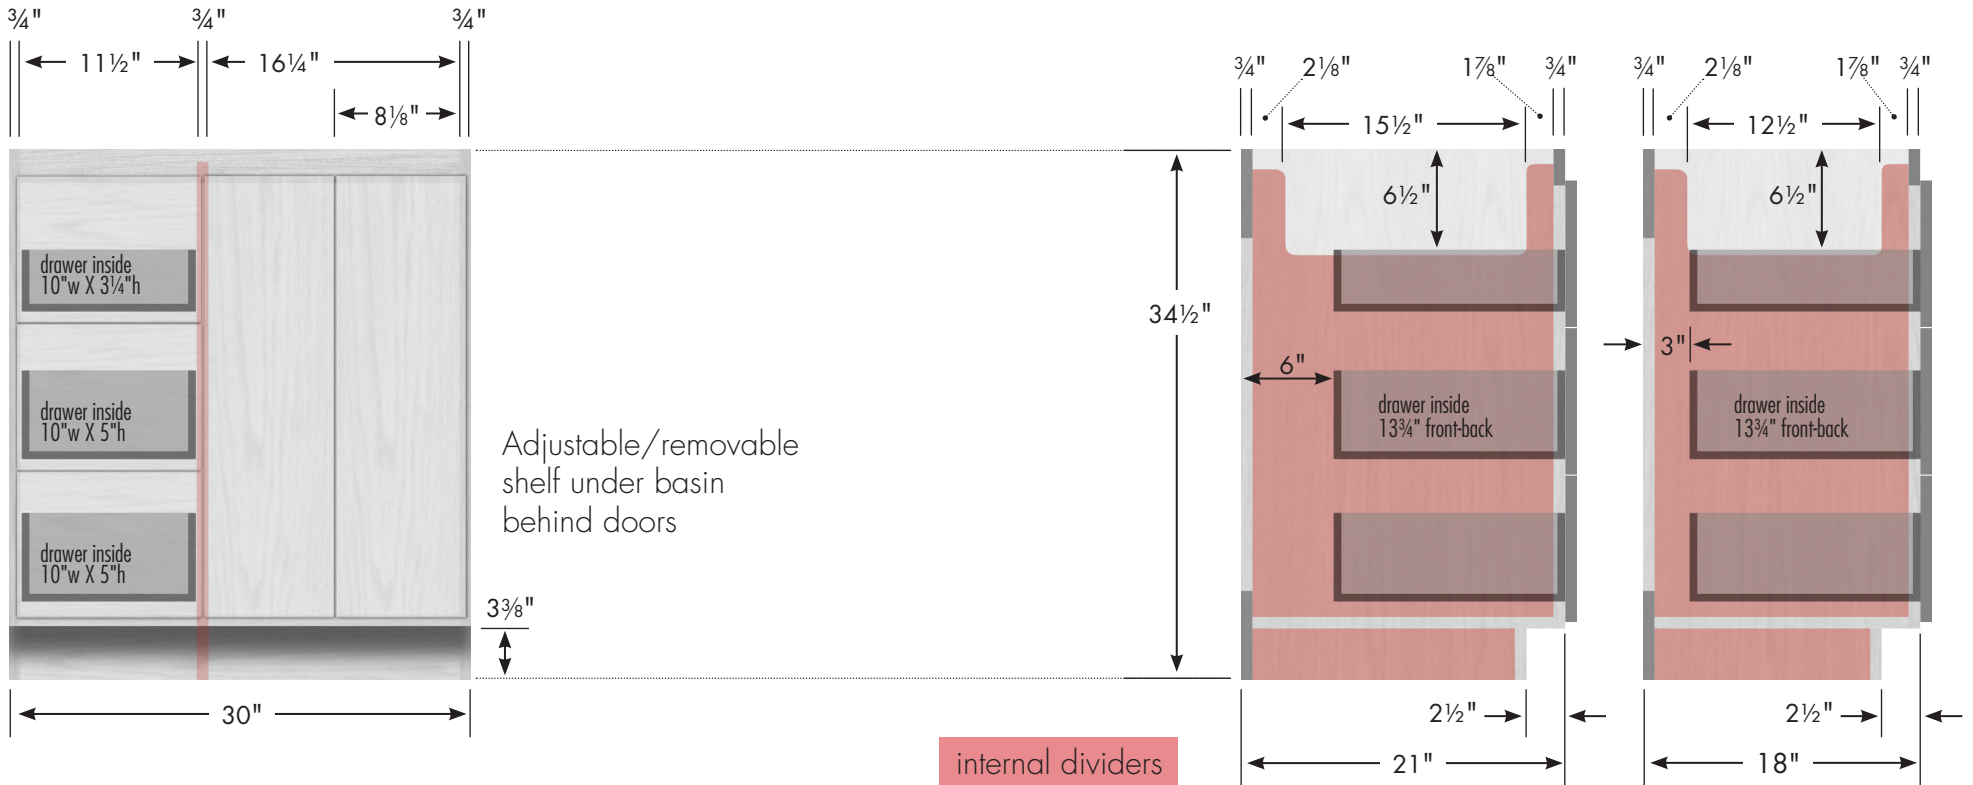

# STRASSER

## Montlake View Vanity 30"w, 34½"h, drawers left

**30" Montlake View Vanity  
Drawers Left**  
30" wide  
34½" tall  
21" or 18" front-to-back

Vanity back clear openings for plumbing  
(may need to cut adjustable shelf)