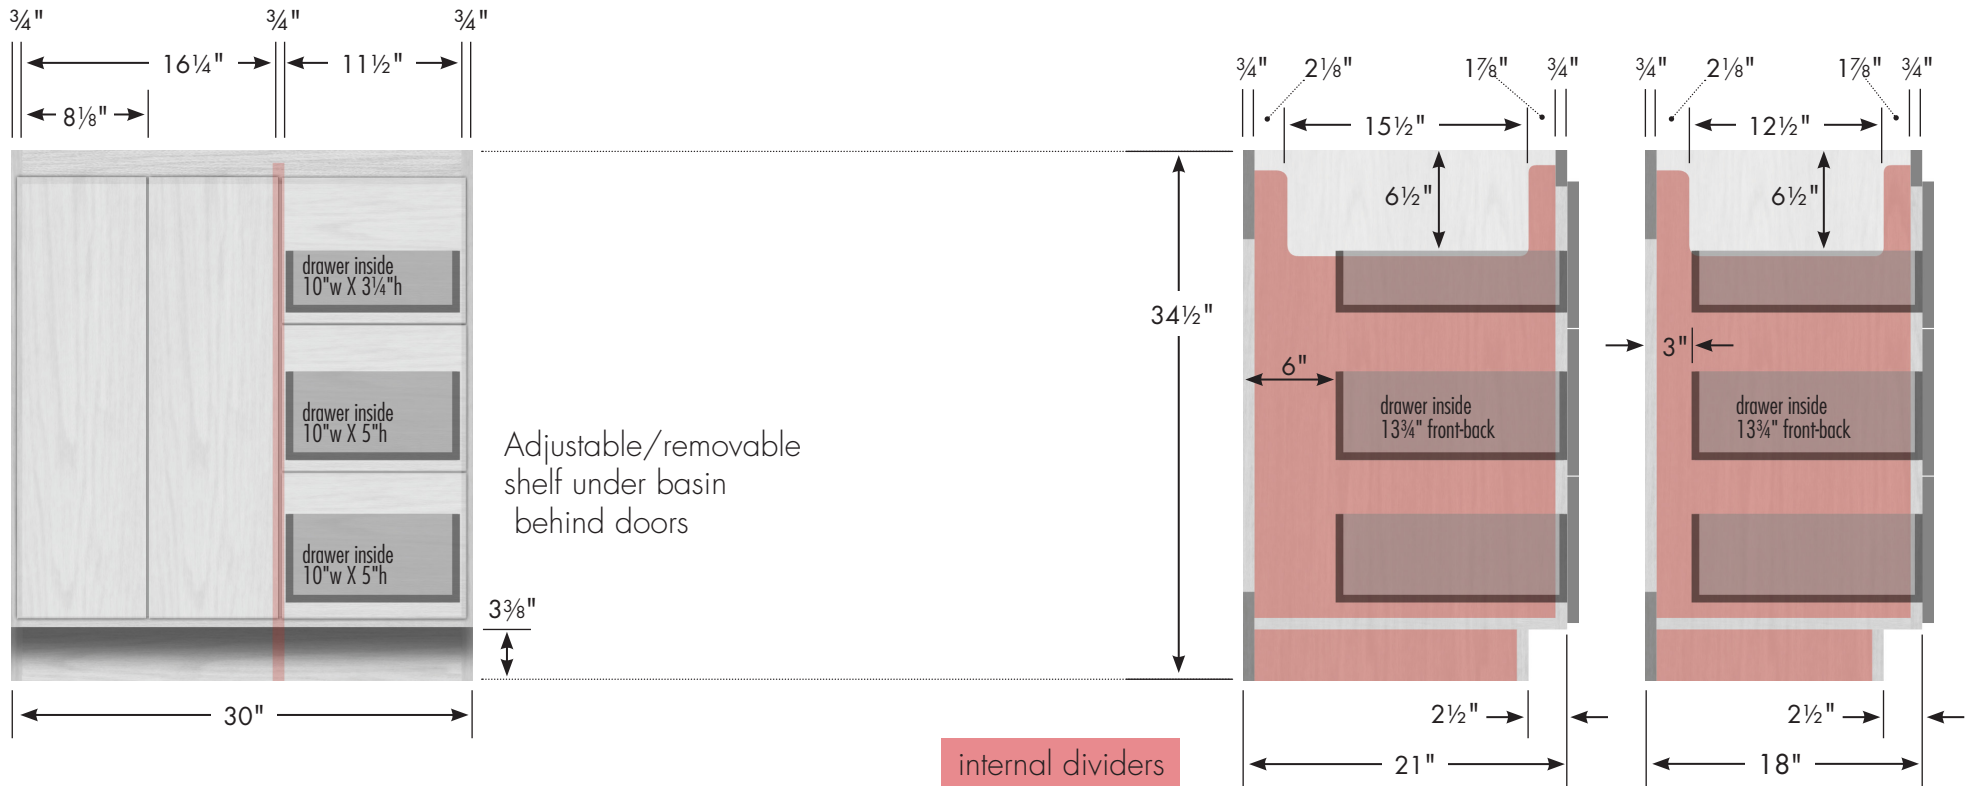

# STRASSER

## Montlake View Vanity 30"w, 34½"h, drawers right

**30" Montlake View Vanity  
Drawers Right**  
30" wide  
34½" tall  
21" or 18" front-to-back

Vanity back clear openings for plumbing  
(may need to cut adjustable shelf)