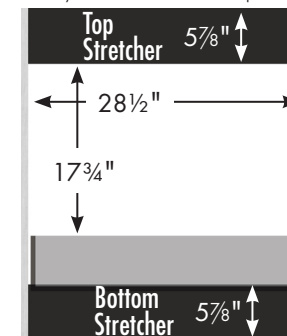

STRASSER

Montlake View Vanity
30" w, 34½" h, no side drawers

Vanity back clear openings for plumbing
 (may need to cut adjustable shelf)

30" Montlake View Vanity
No Side Drawers
 30" wide
 34½" tall
 21" or 18" front-to-back