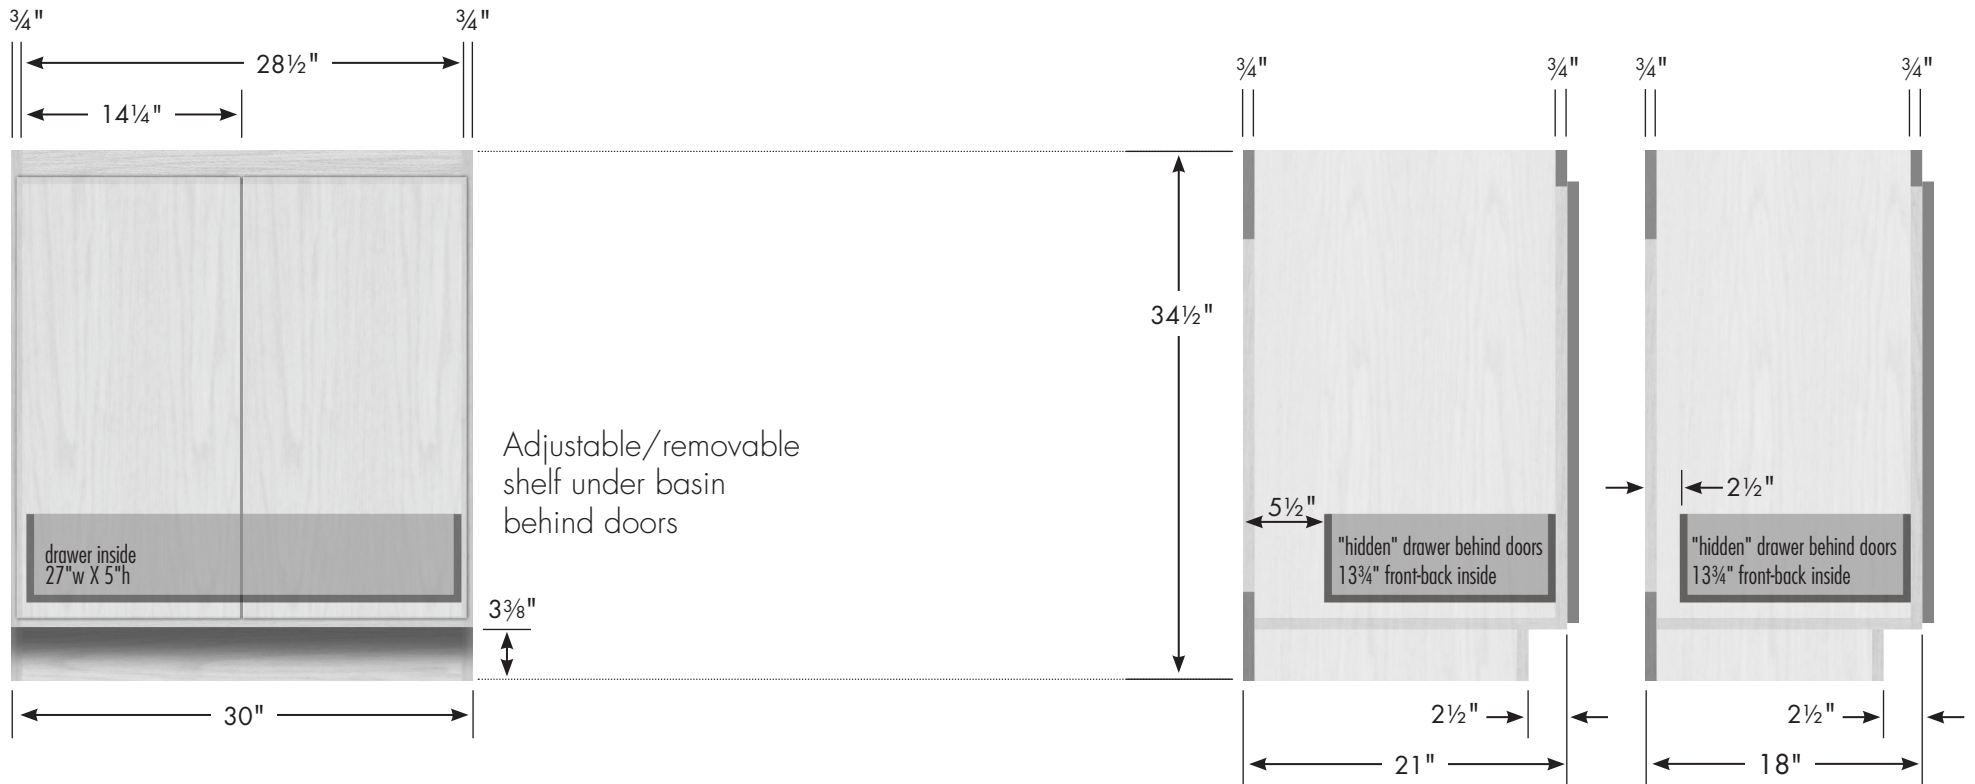

STRASSER

Montlake View Vanity
30" w, 34½" h, no side drawers

Vanity back clear openings for plumbing
 (may need to cut adjustable shelf)

30" Montlake View Vanity
No Side Drawers
 30" wide
 34½" tall
 21" or 18" front-to-back