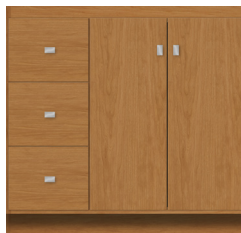

STRASSER

Montlake View Vanity 36" w, 34½" h, drawers left

**36" Montlake View Vanity
Drawers Left**
36" wide
34½" tall
21" or 18" front-to-back

Vanity back clear openings for plumbing
(may need to cut adjustable shelf)