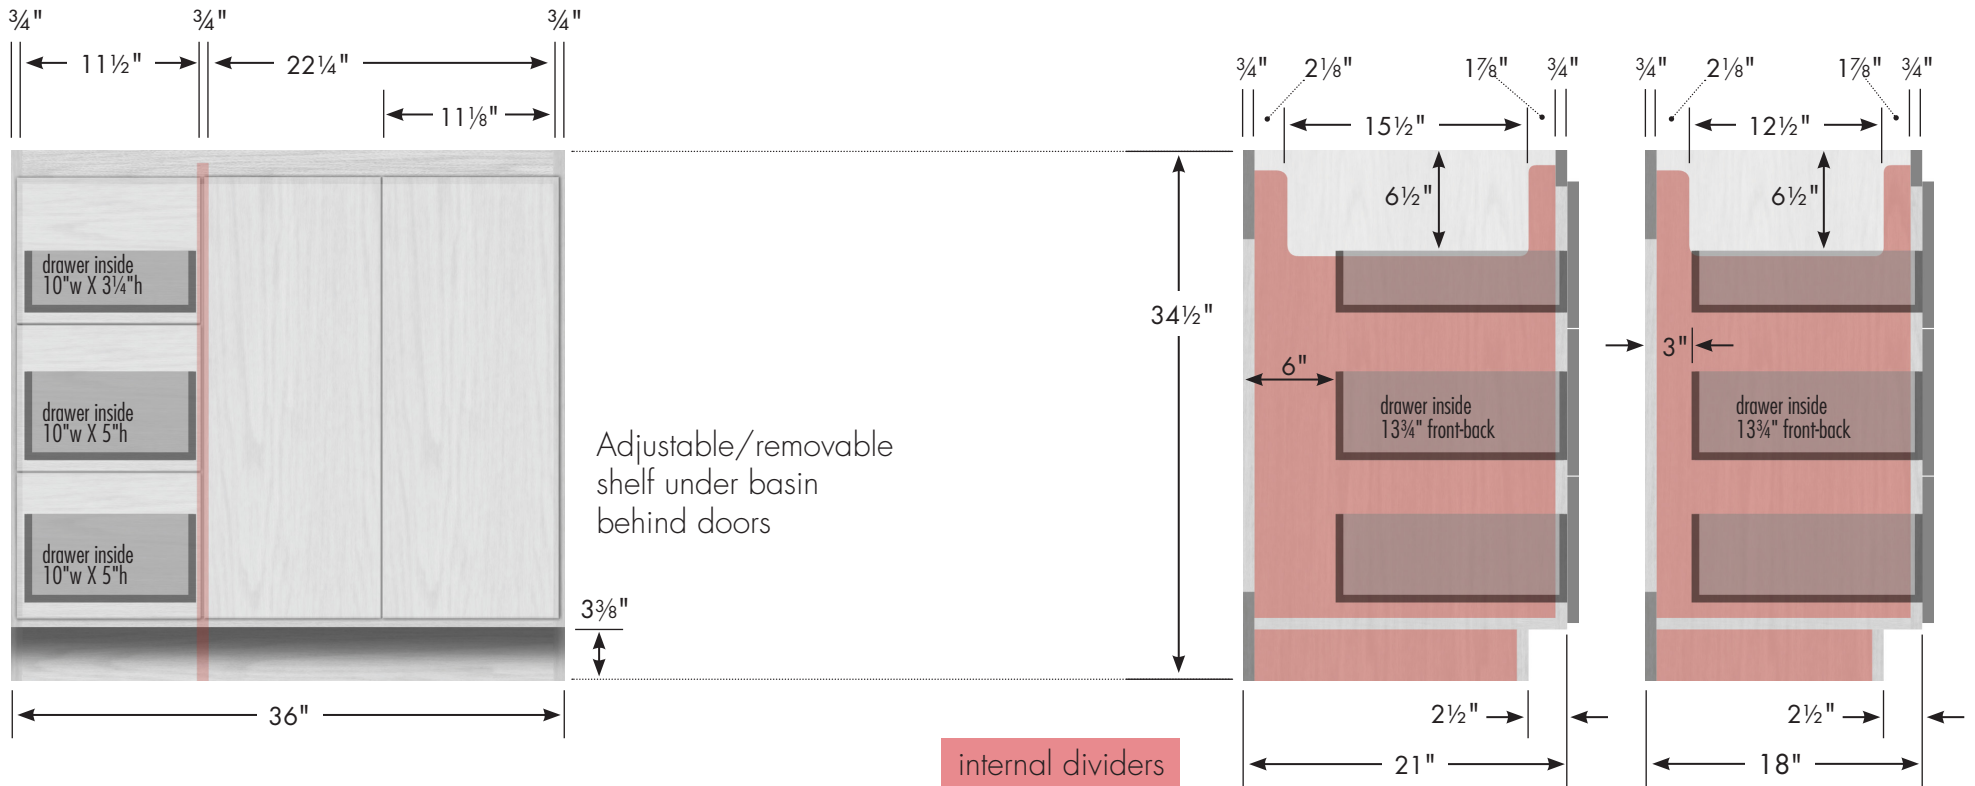

STRASSER

Montlake View Vanity 36" w, 34½" h, drawers left

**36" Montlake View Vanity
Drawers Left**
36" wide
34½" tall
21" or 18" front-to-back

Vanity back clear openings for plumbing
(may need to cut adjustable shelf)