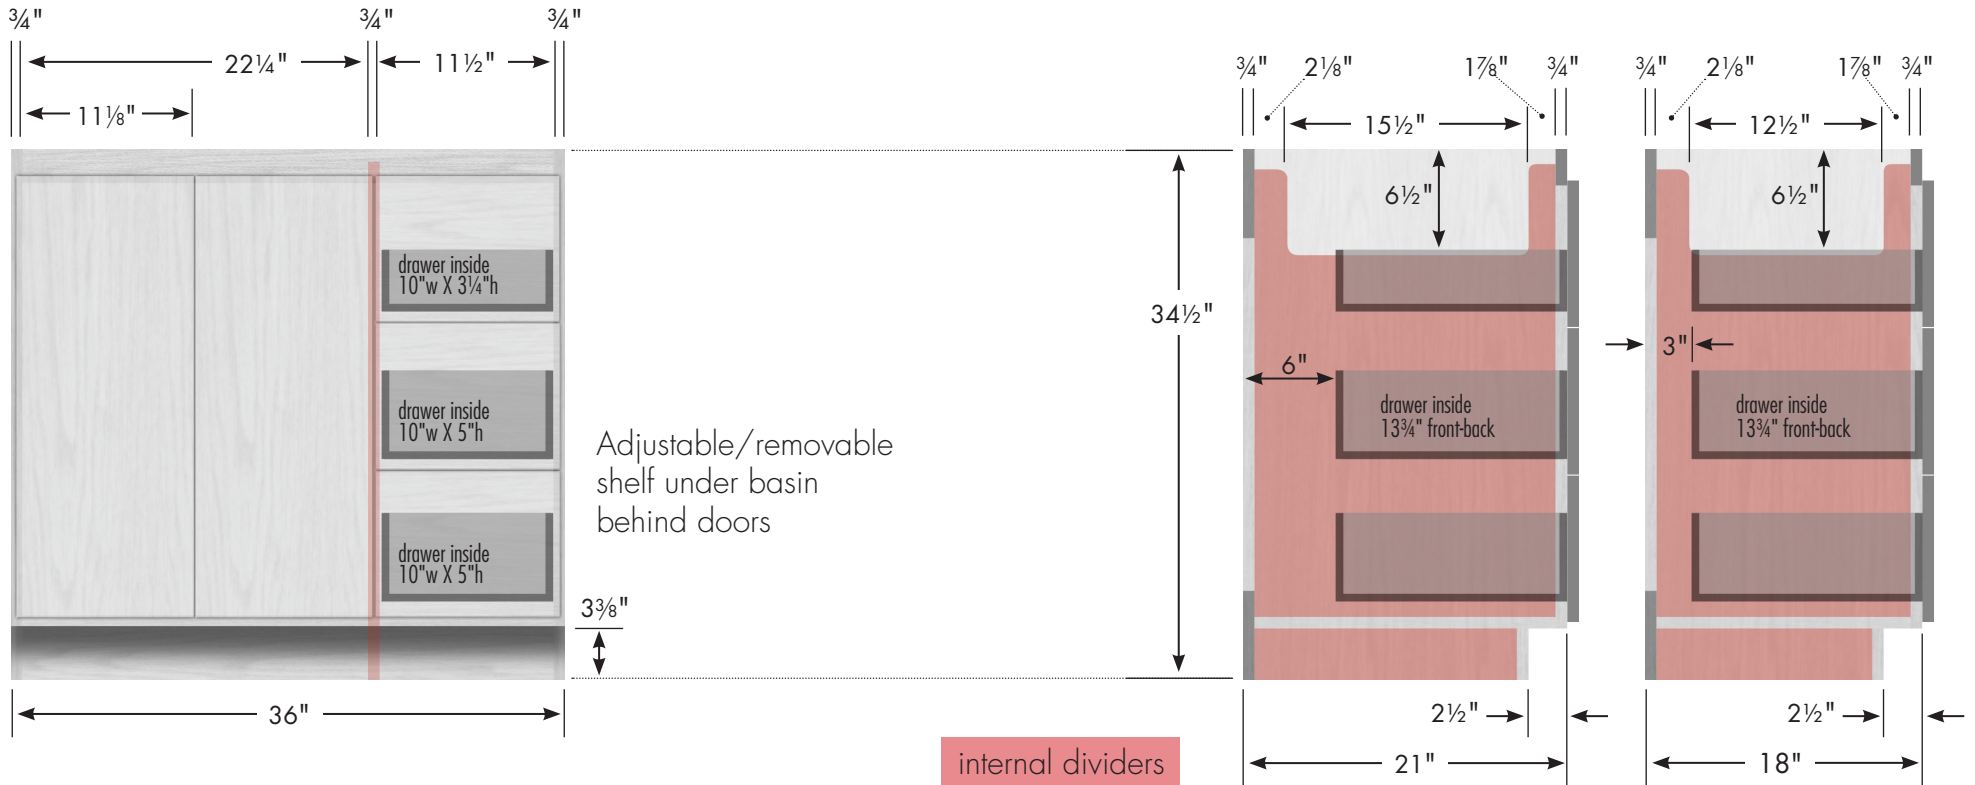

STRASSER

Montlake View Vanity 36" w, 34½" h, drawers right

**36" Montlake View Vanity
Drawers Right**
36" wide
34½" tall
21" or 18" front-to-back

Vanity back clear openings for plumbing
(may need to cut adjustable shelf)