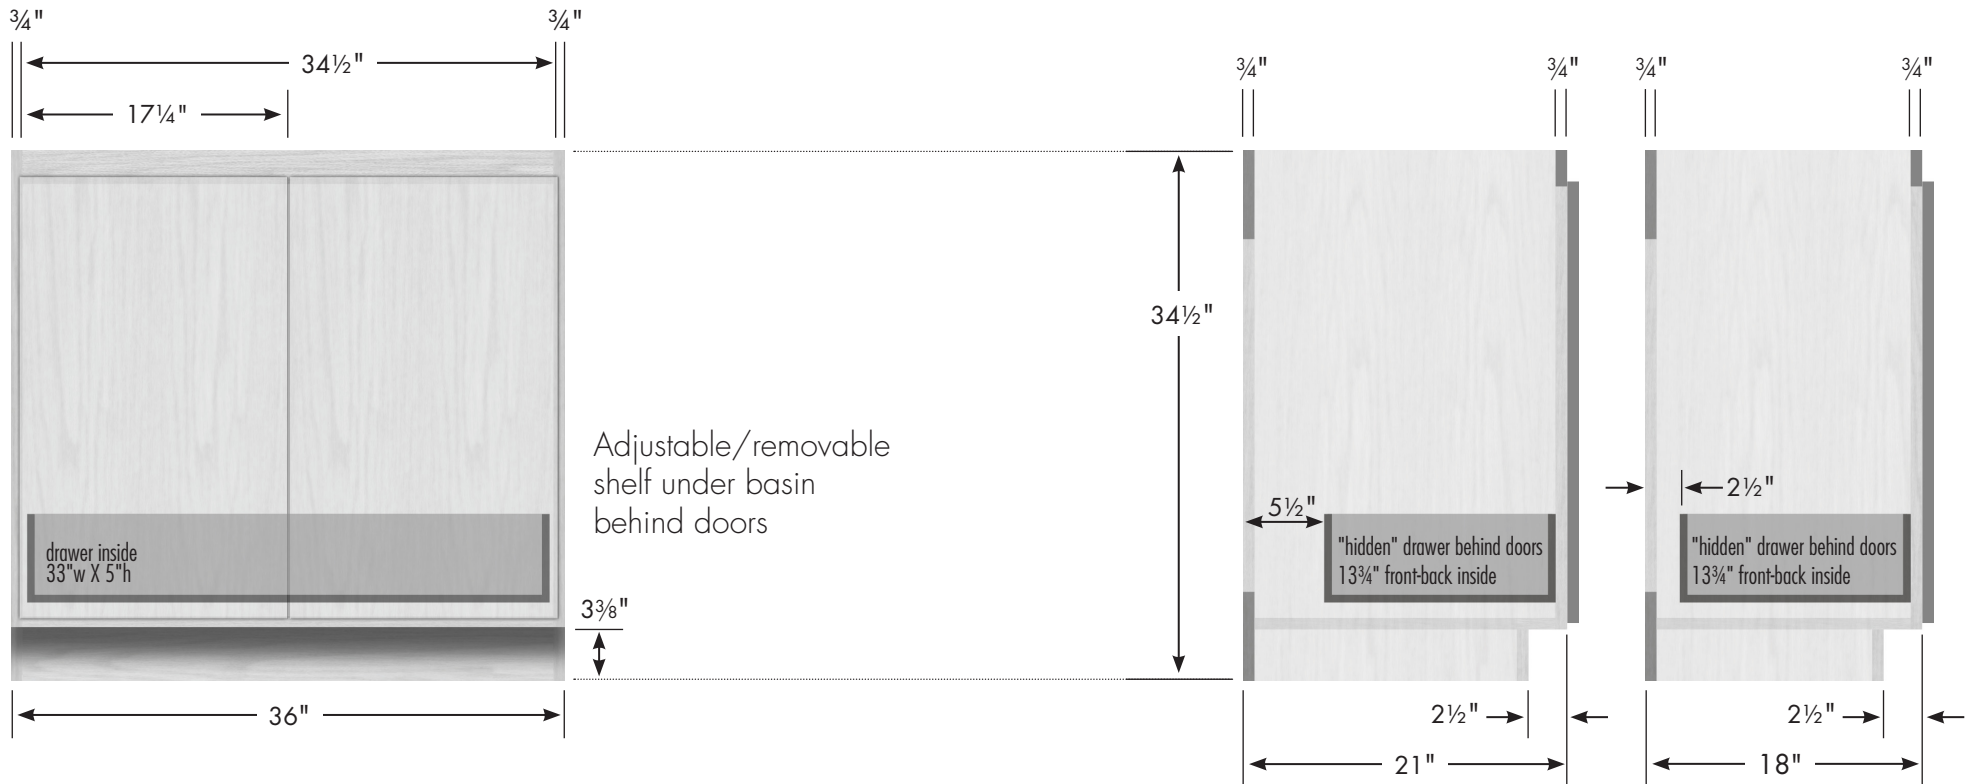

# STRASSER

**Montlake View Vanity**  
**36" w, 34½" h, no side drawers**

**36" Montlake View Vanity**  
**No Side Drawers**  
 36" wide  
 34½" tall  
 21" or 18" front-to-back

Vanity back clear openings for plumbing  
 (may need to cut adjustable shelf)