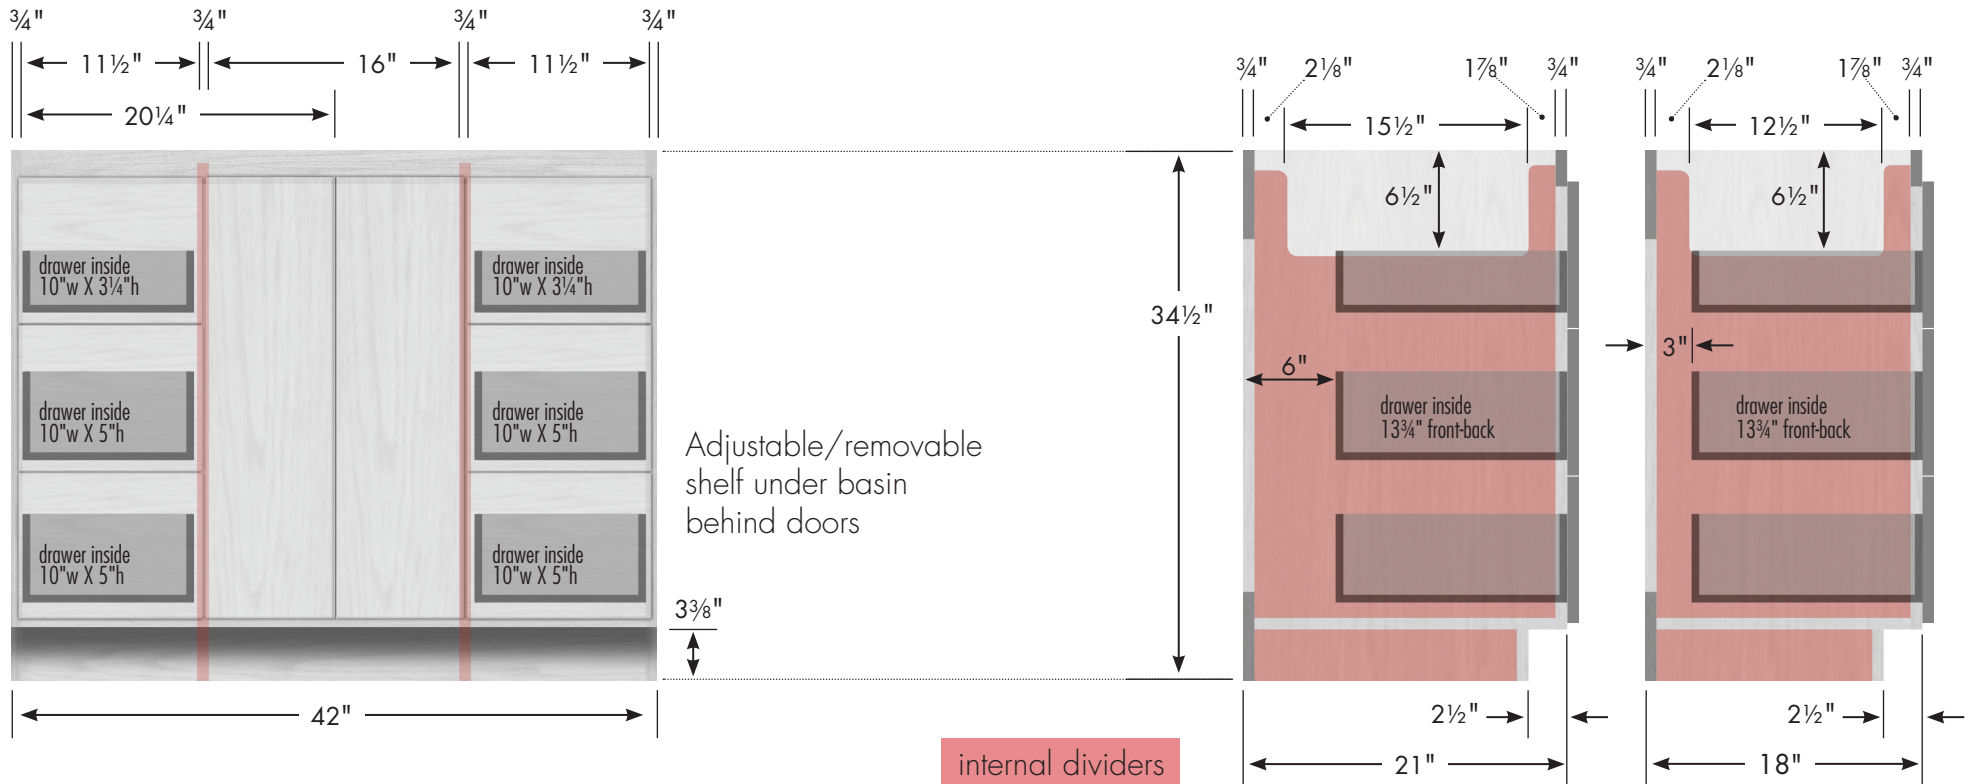

STRASSER

Montlake View Vanity 42" w, 34½" h

42" Montlake View Vanity

42" wide
 34½" tall
 21" or 18" front-to-back

Vanity back clear openings for plumbing
 (may need to cut adjustable shelf)